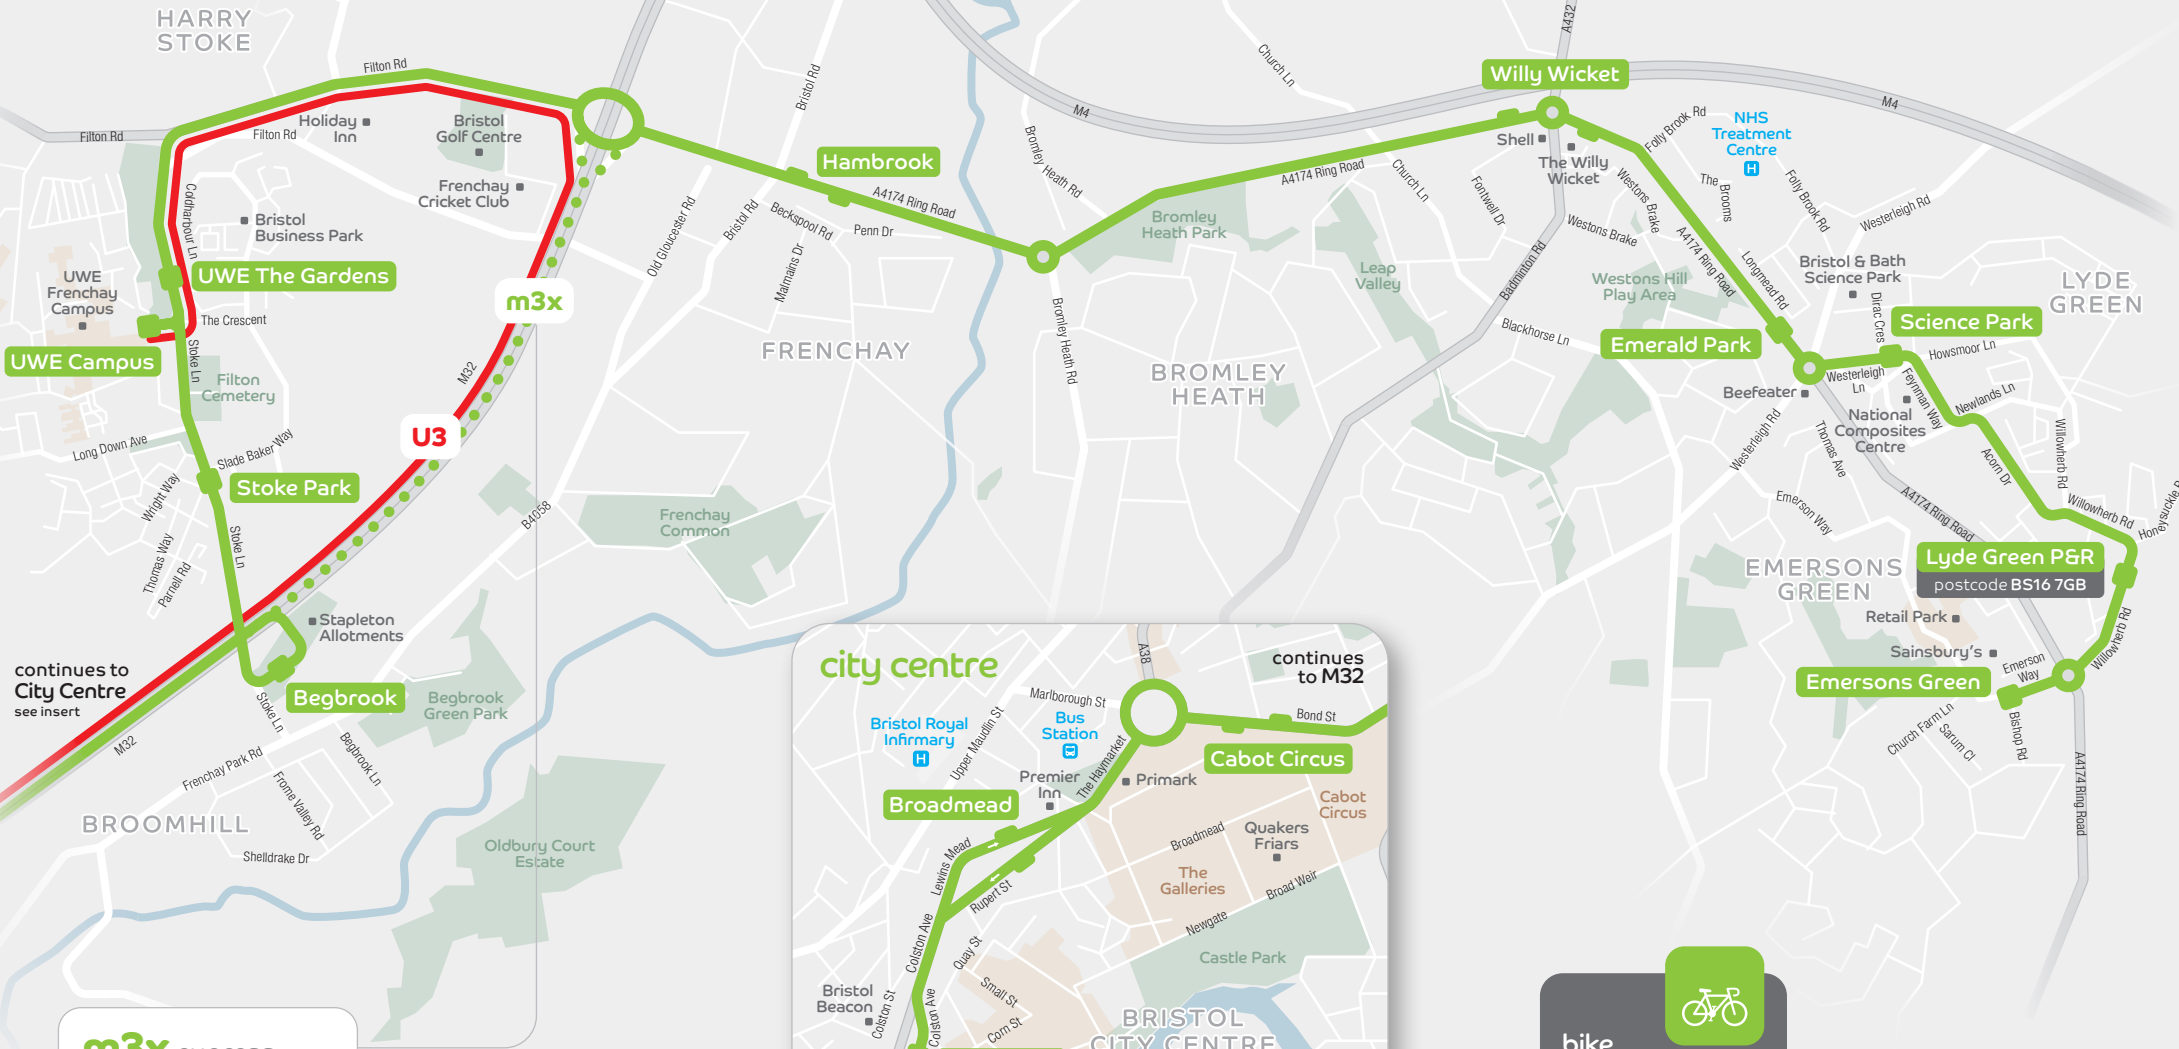

# Emersons Green to City Centre

from 18<sup>th</sup> September 2022

continues to City Centre see insert

continues to M32

**m3x express commuter service**  
 getting you into Bristol faster during the week  
 see timetable for details.

## The Centre to Emersons Green

via M32, UWE Frenchay Campus & Lyde Green

## Emersons Green to The Centre

via Lyde Green, UWE Frenchay Campus & M32