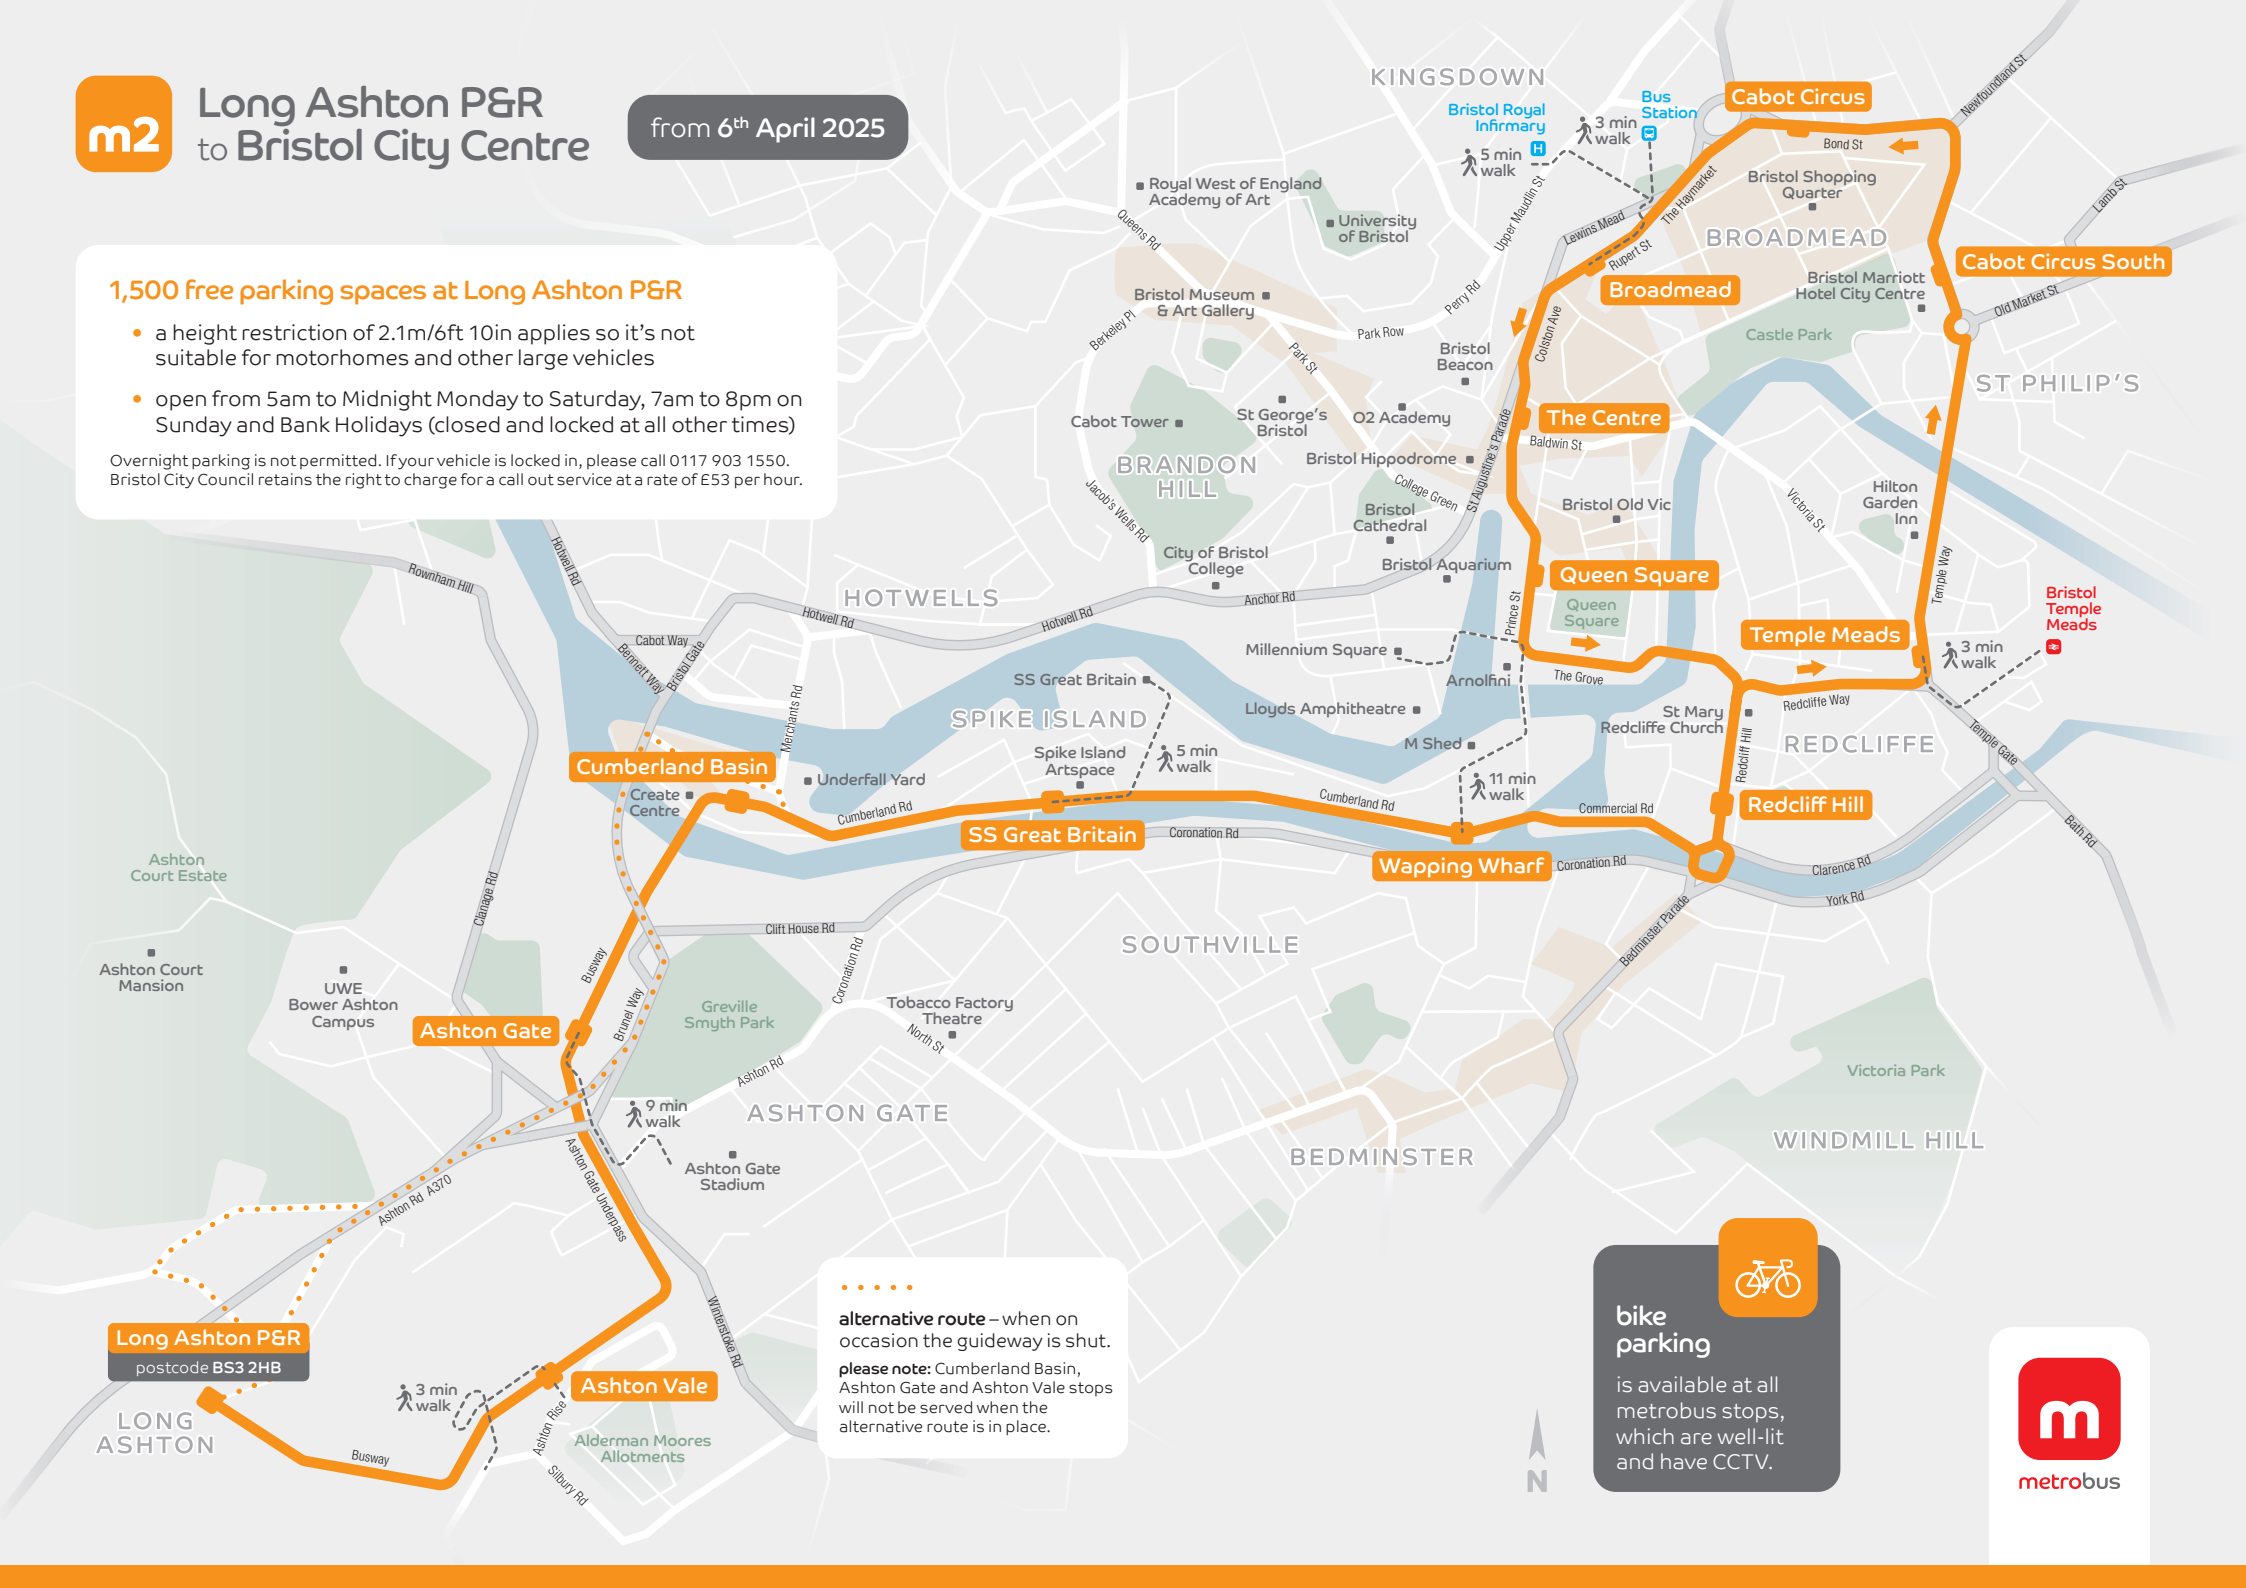

m2 Long Ashton P&R to Bristol City Centre

from 6th April 2025

1,500 free parking spaces at Long Ashton P&R

- a height restriction of 2.1m/6ft 10in applies so it's not suitable for motorhomes and other large vehicles
- open from 5am to Midnight Monday to Saturday, 7am to 8pm on Sunday and Bank Holidays (closed and locked at all other times)

Overnight parking is not permitted. If your vehicle is locked in, please call 0117 903 1550. Bristol City Council retains the right to charge for a call out service at a rate of £53 per hour.

.....
alternative route – when on occasion the guideway is shut.
please note: Cumberland Basin, Ashton Gate and Ashton Vale stops will not be served when the alternative route is in place.

bike parking
is available at all metrobus stops, which are well-lit and have CCTV.