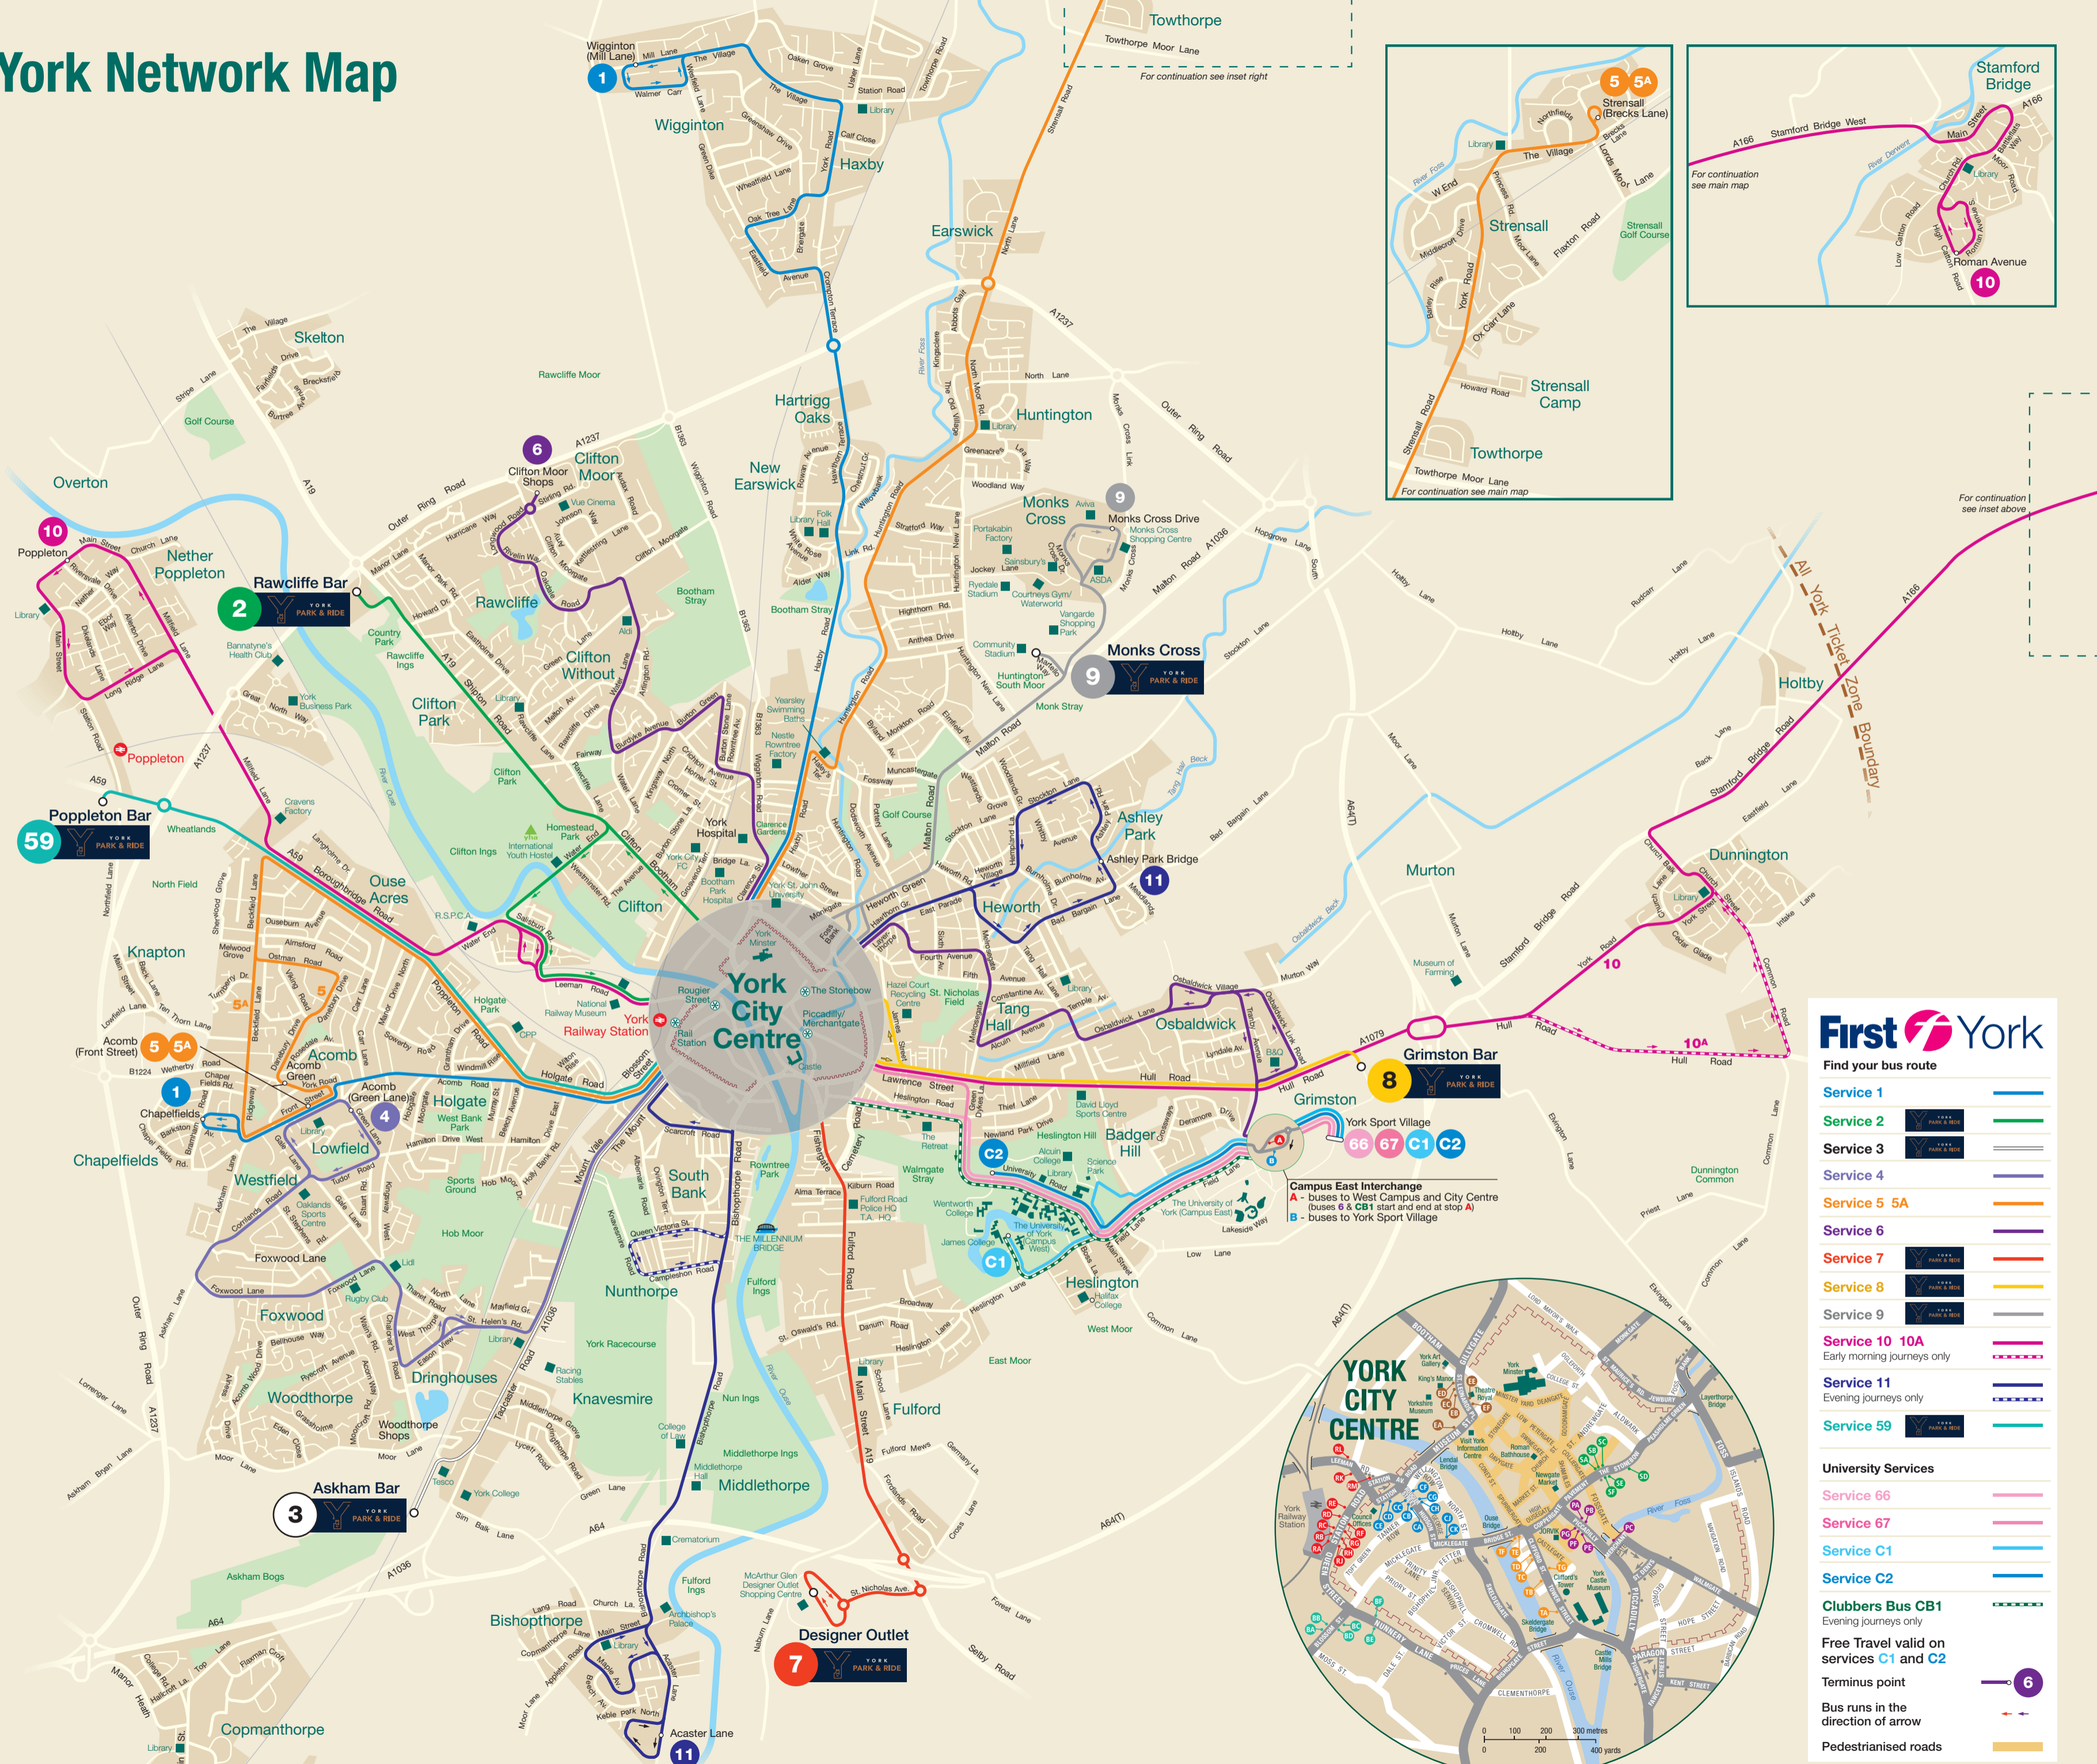

# York Network Map

**First York**  
Find your bus route

- Service 1
- Service 2
- Service 3
- Service 4
- Service 5 5A
- Service 6
- Service 7
- Service 8
- Service 9
- Service 10 10A  
Early morning journeys only
- Service 11  
Evening journeys only
- Service 59

**University Services**

- Service 66
- Service 67
- Service C1
- Service C2

**Clubbers Bus CB1**  
Evening journeys only

**Free Travel valid on services C1 and C2**

**Terminus point**

**Bus runs in the direction of arrow**

**Pedestrianised roads**