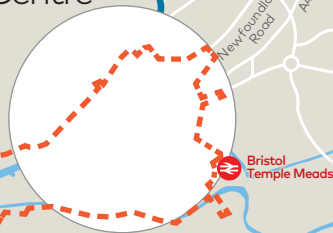

Bristol City Centre