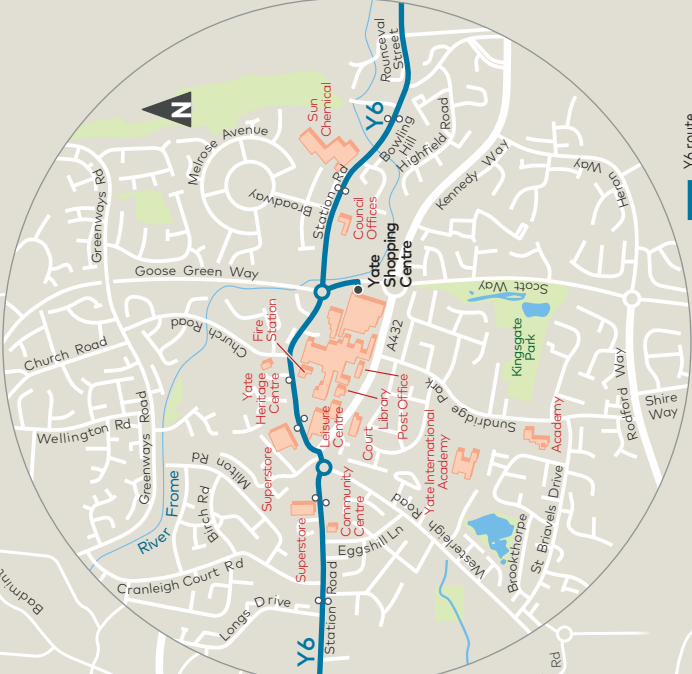

Note: CH - At Coalpit Heath, this journey operates via Bridge Way, Park Lane, Heather Avenue, Beesmoor Road and Badminton Road rather than Church Road.

Chipping Sodbury - Bristol Bus Station

via Yate, Winterbourne, Bristol Parkway ⇌ and Cribbs Causeway

Valid from 31 December 2023

Monday to Friday (except Public Holidays)

Note Service Number	CH													
	Y6	Y6	Y6	Y6	Y6	Y6	Y6	Y6	Y6	Y6	Y6	Y6	Y6	Y6
Chipping Sodbury, Wickwar Road	0520	0630	0735	0835	0935	1050	1200	1305	1405	1522	1615	1735	1900	2000
Yate, Shopping Centre	0523	0633	0739	0839	0940	1054	1204	1309	1409	1526	1621	1739	1903	2003
Yate Park & Ride, Stop C	0527	0639	0746	0846	0947	1100	1211	1316	1415	1532	1627	1745	1908	2007
Frampton Cotterell, Perrinpit Road	0535	0648	0758	0859	1000	1111	1222	1327	1425	1542	1638	1755	1915	2015
Winterbourne, The George & Dragon	0538	0652	0807	0908	1007	1116	1227	1332	1430	1547	1643	1800	1919	2018
Bristol Parkway Station ⇌	0545	0701	0818	0919	1017	1125	1235	1341	1438	1555	1653	1809	1927	2025
Cribbs Causeway, Bus Station	0559	0718	0836	0937	1033	1141	1251	1356	1454	1613	1710	1825	1941	2039
Southmead Hospital	0620	0741	0901	1002	1055	1202	1316	1420	1518	1639	1738	1849	2002	2059
Henleaze, Lake Road	0625	0746	0906	1007	1100	1207	1321	1425	1523	1644	1742	1853	—	—
Black Boy Hill	0631	0805	0920	1018	1110	1218	1332	1437	1539	1659	1757	1902	—	—
Bristol, Bus Station	0644	0822	0937	1035	1127	1235	1349	1455	1559	1718	1814	1917	—	—

Note: CH - At Coalpit Heath, this journey operates via Badminton Road, Beesmoor Road, Heather Avenue, Park Lane and Bridge Way rather than Church Road

Bristol City Centre

Clean Air Zone
www.bristol.gov.uk/cleanairzone

Yate Town Centre

- Y6 route
- Certain journeys
- Direction of travel
- Terminus point
- Timed stop
- Bus stop

Bristol City Centre