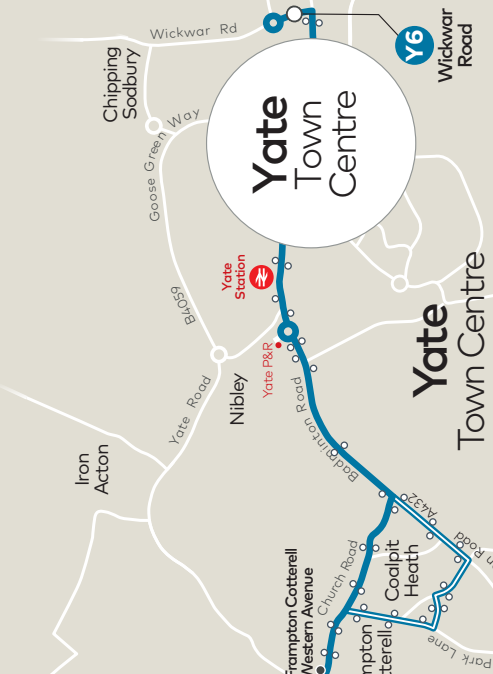

Note: CH - At Coalpit Heath, this journey operates via Bridge Way, Park Lane, Heather Avenue, Beesmoor Road and Badminton Road rather than Church Road.

Chipping Sodbury - Bristol Bus Station

via Yate, Winterbourne, Bristol Parkway ⇌ and Cribbs Causeway

Sunday and Public Holidays (except Christmas Day, Boxing Day and New Year's Day)

Service Number	Y6	Y6	Y6	Y6	Y6
Chipping Sodbury, Wickwar Road	0925	1140	1340	1540	1740
Yate, Shopping Centre	0928	1143	1343	1543	1743
Yate Park & Ride, Stop C	0933	1148	1348	1548	1748
Frampton Cotterell, Perrinpit Road	0942	1157	1357	1556	1756
Winterbourne, The George & Dragon	0946	1201	1401	1600	1800
Bristol Parkway Station ⇌	0954	1210	1409	1608	1808
Cribbs Causeway, Bus Station	1009	1226	1425	1624	1824
Southmead Hospital	1030	1247	1446	1645	1844
Henleaze, Lake Road	1034	1251	1451	1649	—
Black Boy Hill	1043	1301	1501	1700	—
Bristol, Bus Station	1059	1321	1520	1718	—

Note: CH - At Coalpit Heath, this journey operates via Badminton Road, Beesmoor Road, Heather Avenue, Park Lane and Bridge Way rather than Church Road

Bristol City Centre

Clean Air Zone
www.bristol.gov.uk/cleanairzone

Yate Town Centre

- Y6 route
- Certain journeys
- Direction of travel
- Terminus point
- Timed stop
- Bus stop

Bristol City Centre