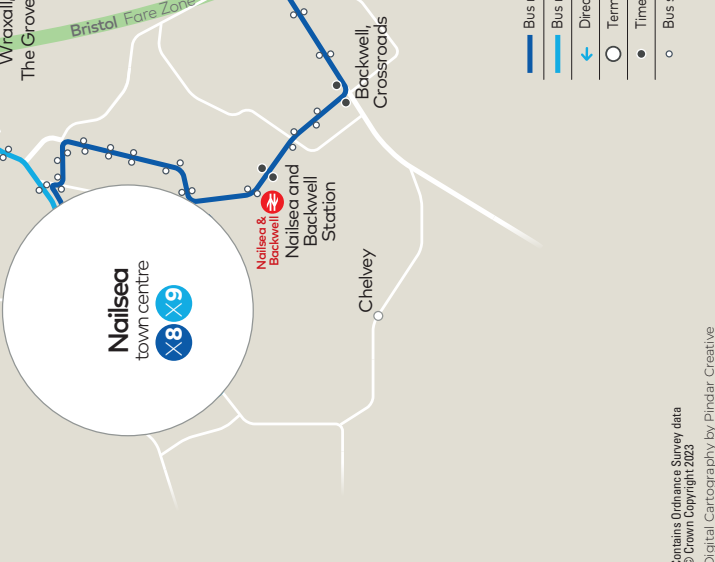

Service Number	X9	X9	X9	X9	X9	X9	X9		
Nailsea, Ash Hayes Road	1856	1925	1955	2033	2138	2237	2337	0042	
Nailsea, St Marys Grove	1859	1928	1958	2036	2141	2240	2340	0045	
Nailsea, Link Road	arr	1907	1936	2006	2044	2149	2248	2348	0053
Nailsea, Link Road	dep	—	1940	—	2048	2153	—	—	
Wraxall, The Grove	—	1946	—	2053	2158	—	—	—	
Long Ashton, The Angel Inn	—	2004	—	2106	2211	—	—	—	
Bristol Bus Station	—	2019	—	2121	2227	—	—	—	

Sunday and Public Holidays (except Christmas Day, Boxing Day and New Year's Day)

Service Number	X9	X9	X9	X9	X9	X9	X9	X9	X9	X9	X9			
Nailsea, Ash Hayes Road	0739	0839	0939	1038	1135	1236	1337	1439	1539	1639	1739	1838	1937	
Nailsea, St Marys Grove	0742	0842	0942	1041	1138	1239	1340	1442	1542	1642	1742	1841	1940	
Nailsea, Link Road	arr	0751	0851	0951	1050	1147	1248	1349	1451	1550	1650	1750	1849	1948
Nailsea, Link Road	dep	0755	0855	0955	1054	1151	1252	1353	1455	1554	1654	1754	1853	—
Wraxall, The Grove	0801	0901	1001	1100	1157	1258	1359	1500	1600	1700	1800	1859	—	
Long Ashton, The Angel Inn	0815	0915	1015	1114	1211	1312	1413	1515	1614	1714	1814	1913	—	
Bristol Bus Station	0829	0929	1029	1128	1226	1328	1428	1530	1630	1730	1829	1927	—	

Nailsea town centre

Nailsea town centre

Bristol city centre

Bristol city centre

- Bus route X8
- Bus route X9
- ← Direction of travel
- Terminus point
- Timed stop
- Bus stop

Clean Air for Bristol
 Clean Air Zone
www.bristol.gov.uk/cleanairzone