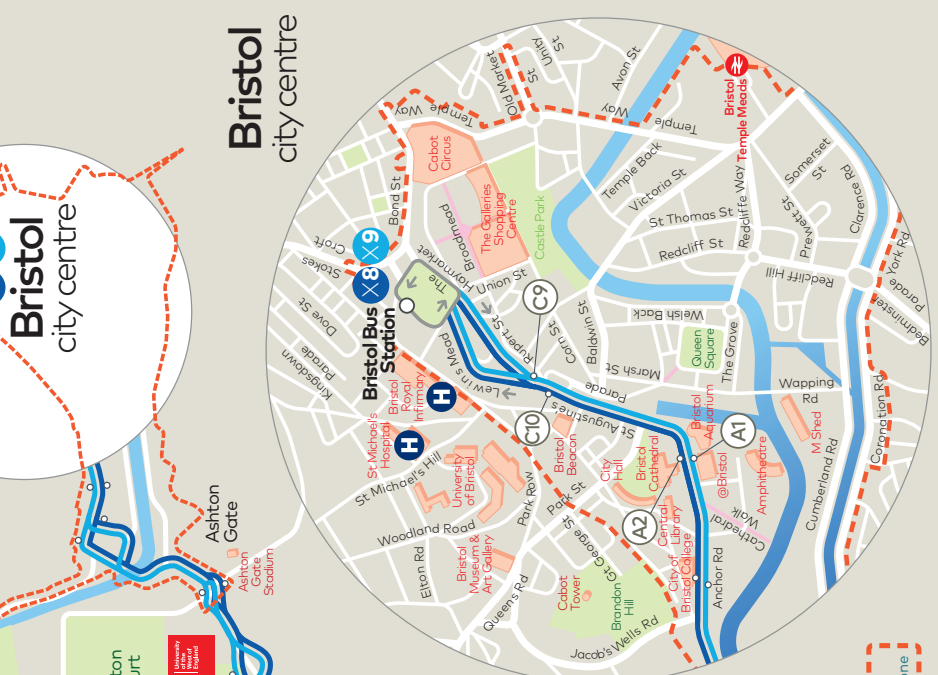

All X9 journeys continue to The Perrings and Hannah More Road upon arrival at Ash Hayes Road.

Sunday and Public Holidays (except Christmas Day, Boxing Day and New Year's Day)

Service Number	X9	X9	X9	X9	X9	X9	X9	X9	X9	X9	X9	X9	
Bristol Bus Station	—	—	0905	1005	1100	1200	1300	1400	1500	1600	1700	1800	1900
Long Ashton, The Angel Inn	—	—	0916	1016	1111	1213	1313	1415	1514	1615	1714	1814	1913
Wraxall, The Grove	—	—	0929	1028	1125	1226	1327	1428	1528	1629	1729	1828	1927
Nailsea, Stock Way North	0734	0833	0933	1033	1129	1231	1331	1433	1533	1634	1734	1833	1932
Nailsea, Ash Hayes Road	0738	0838	0938	1037	1134	1235	1336	1438	1538	1638	1738	1837	1936

Sunday and Public Holidays (except Christmas Day, Boxing Day and New Year's Day)

Service Number	X9	X9	X9	X9	X9	X9	X9	X9	X9	X9	X9			
Nailsea, Ash Hayes Road	0739	0839	0939	1038	1135	1236	1337	1439	1539	1639	1739	1838	1937	
Nailsea, St Marys Grove	0742	0842	0942	1041	1138	1239	1340	1442	1542	1642	1742	1841	1940	
Nailsea, Link Road	arr	0751	0851	0951	1050	1147	1248	1349	1451	1550	1650	1750	1849	1948
Nailsea, Link Road	dep	0755	0855	0955	1054	1151	1252	1353	1455	1554	1654	1754	1853	—
Wraxall, The Grove	0801	0901	1001	1100	1157	1258	1359	1500	1600	1700	1800	1859	—	
Long Ashton, The Angel Inn	0815	0915	1015	1114	1211	1312	1413	1515	1614	1714	1814	1913	—	
Bristol Bus Station	0829	0929	1029	1128	1226	1328	1428	1530	1630	1730	1829	1927	—	

Nailsea town centre

Nailsea town centre

Bristol city centre

Bristol city centre

- Bus route X8
- Bus route X9
- ← Direction of travel
- Terminus point
- Timed stop
- Bus stop

Clean Air for Bristol
 Clean Air Zone
www.bristol.gov.uk/cleanairzone