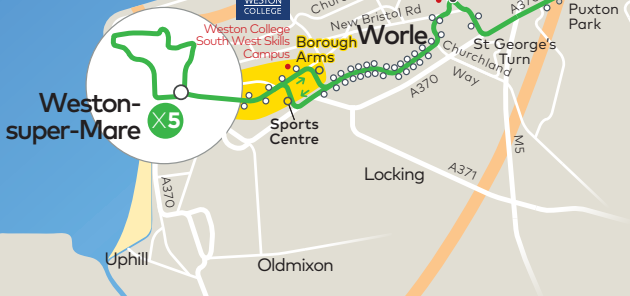

All journeys continue to Portishead, Sainsbury's upon arrival at The Precinct.

Saturday (except Public Holidays)

	Service Number	X5													
Weston-super-Mare, Interchange	0625	0720	0820	0920	1020	1120	1220	1320	1420	1520	1640	1740	1850		
Weston-super-Mare, South Road	0633	0728	0828	0928	1028	1128	1228	1328	1428	1528	1648	1748	1858		
Weston-super-Mare, Interchange		arr	0645	0740	0840	0940	1040	1140	1240	1340	1440	1540	1700	1800	1910
Weston-super-Mare, Interchange		dep	0650	0745	0845	0945	1045	1145	1245	1345	1445	1545	1705	1805	—
Worle Terminus, Stop C	0706	0803	0903	1003	1103	1203	1304	1404	1504	1604	1724	1824	—		
Congresbury, Station Road	0719	0816	0918	1018	1118	1218	1319	1419	1519	1619	1739	1838	—		
Yatton, Chescombe Road	0724	0821	0923	1023	1123	1223	1324	1424	1524	1624	1744	1843	—		
Clevedon, Old Street	0742	0839	0941	1042	1142	1242	1343	1443	1543	1643	1803	1901	—		
Weston-in-Gordano, Hill Lane	0750	0847	0949	1050	1150	1250	1351	1451	1551	1651	1811	1909	—		
Portishead, The Precinct	0759	0856	0958	1100	1200	1300	1401	1501	1601	1701	1820	1918	—		

All journeys continue to Portishead, Sainsbury's upon arrival at The Precinct.

Sunday and Public Holidays - No service

Clevedon town centre

Portishead town centre

Weston-super-Mare town centre

Weston-super-Mare

-  Bus route
-  Direction of travel
-  Terminus point
-  Timed stop
-  Bus stop
-  Weston Inner Fare
-  Last stop for Weston Inner Fare
-  Last stop for Weston-super-Mare Zone