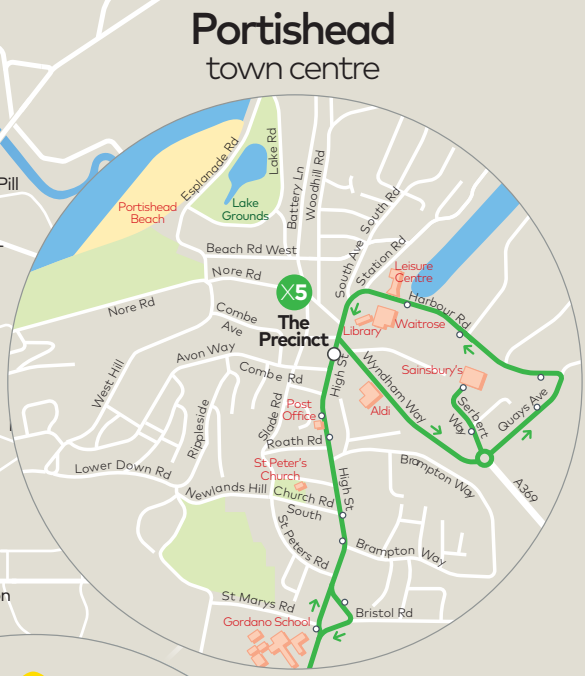

All journeys continue to Portishead, Sainsbury's upon arrival at The Precinct.

Saturday (except Public Holidays)

	Service Number	X5													
Weston-super-Mare, Interchange	0625	0720	0820	0920	1020	1120	1220	1320	1420	1520	1640	1740	1850		
Weston-super-Mare, South Road	0633	0728	0828	0928	1028	1128	1228	1328	1428	1528	1648	1748	1858		
Weston-super-Mare, Interchange		arr	0645	0740	0840	0940	1040	1140	1240	1340	1440	1540	1700	1800	1910
Weston-super-Mare, Interchange		dep	0650	0745	0845	0945	1045	1145	1245	1345	1445	1545	1705	1805	—
Worle Terminus, Stop C	0706	0803	0903	1003	1103	1203	1304	1404	1504	1604	1724	1824	—		
Congresbury, Station Road	0719	0816	0918	1018	1118	1218	1319	1419	1519	1619	1739	1838	—		
Yatton, Chescombe Road	0724	0821	0923	1023	1123	1223	1324	1424	1524	1624	1744	1843	—		
Clevedon, Old Street	0742	0839	0941	1042	1142	1242	1343	1443	1543	1643	1803	1901	—		
Weston-in-Gordano, Hill Lane	0750	0847	0949	1050	1150	1250	1351	1451	1551	1651	1811	1909	—		
Portishead, The Precinct	0759	0856	0958	1100	1200	1300	1401	1501	1601	1701	1820	1918	—		

All journeys continue to Portishead, Sainsbury's upon arrival at The Precinct.

Sunday and Public Holidays - No service

Clevedon town centre

Portishead town centre

Weston-super-Mare town centre

Weston-super-Mare

-  Bus route
-  Direction of travel
-  Terminus point
-  Timed stop
-  Bus stop
-  Weston Inner Fare
-  Last stop for Weston Inner Fare
-  Last stop for Weston-super-Mare Zone