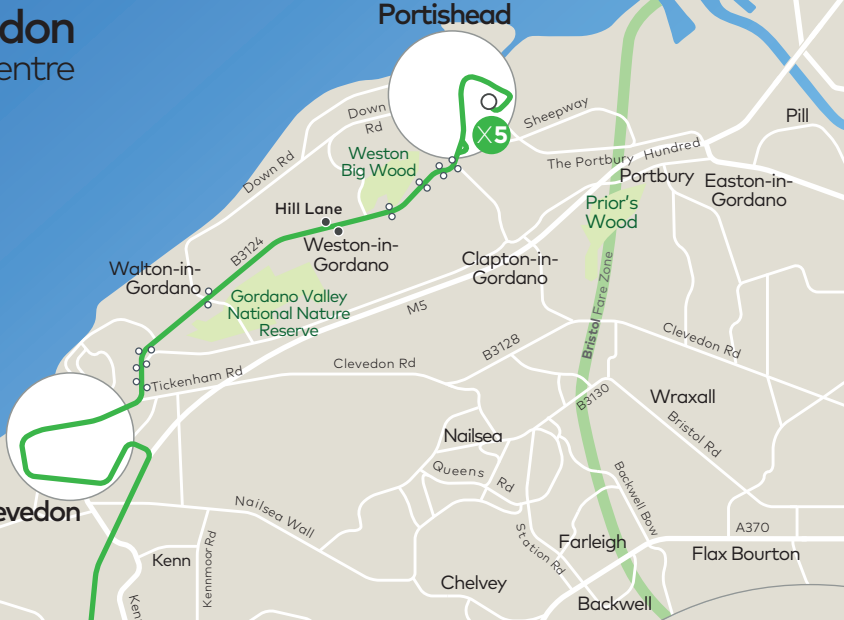

Clevedon town centre

Clevedon

Portishead