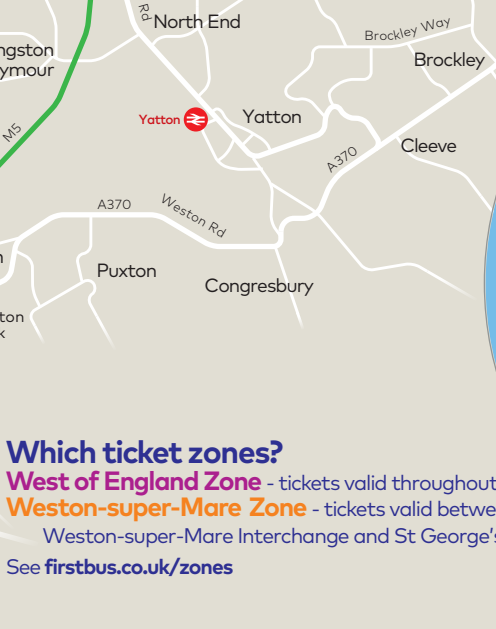

X5**Portishead – Clevedon – Weston-super-Mare**

via Weston-in-Gordano and Worle. Also showing connections to services 7B/7H.

Valid from 6 April 2025

Monday to Friday (except Public Holidays)

	Note	SD	7HT	7HT	7BT	7HT	7BT	7HT	7HT	7BT		
Service Number		X5	X5	X5	X5	X5	X5	X5	X5	X5	X5	X5
Portishead, Sainsbury's		—	0713	0845	1020	1150	1315	1440	1545	1715	1810	1940
Portishead, The Precinct (D)		—	0720	0852	1025	1156	1321	1446	1551	1721	1816	1945
Weston-in-Gordano, Hill Lane		—	0729	0902	1034	1204	1329	1458	1603	1729	1824	1954
Clevedon, Triangle (S)		0739	0744	0915	1045	1216	1340	1513	1618	1741	1836	2005
Worle Terminus (B)		0804	0809	0940	1110	1240	1405	1538	1643	1806	1900	2029
Weston-super-Mare, Interchange (H) arr		0825	0830	0959	1128	1258	1428	1604	1706	1825	1917	2045
Weston-super-Mare, Interchange (H) dep		0830	0835	1005	1135	1305	1440	1605	1710	1830	—	—
Coronation Estate, Loxton Rd Shops		0841	0846	1016	1146	1316	1451	1616	1721	1841	—	—
Uphill, Hospital Grounds		0847	0852	1022	1152	1322	1457	1622	1727	1847	—	—
Bleadon Hill, Burnham Close		0851	—	—	1156	—	1501	—	—	1851	—	—
Hutton, Warren Close		—	0859	1029	—	1329	—	1629	1734	—	—	—

Notes 7B - Journey operates as service 7B from Bleadon Hill to Weston-super-Mare Interchange and then continues as service X5.

7H - Journey operates as service 7H from Hutton to Weston-super-Mare Interchange and then continues as service X5.

Portishead town centre

Weston-super-Mare

Clevedon

Weston-super-Mare town centre

Which ticket zones?
West of England Zone - tickets valid throughout
Weston-super-Mare Zone - tickets valid between Weston-super-Mare Interchange and St George's Turn
 See firstbus.co.uk/zones