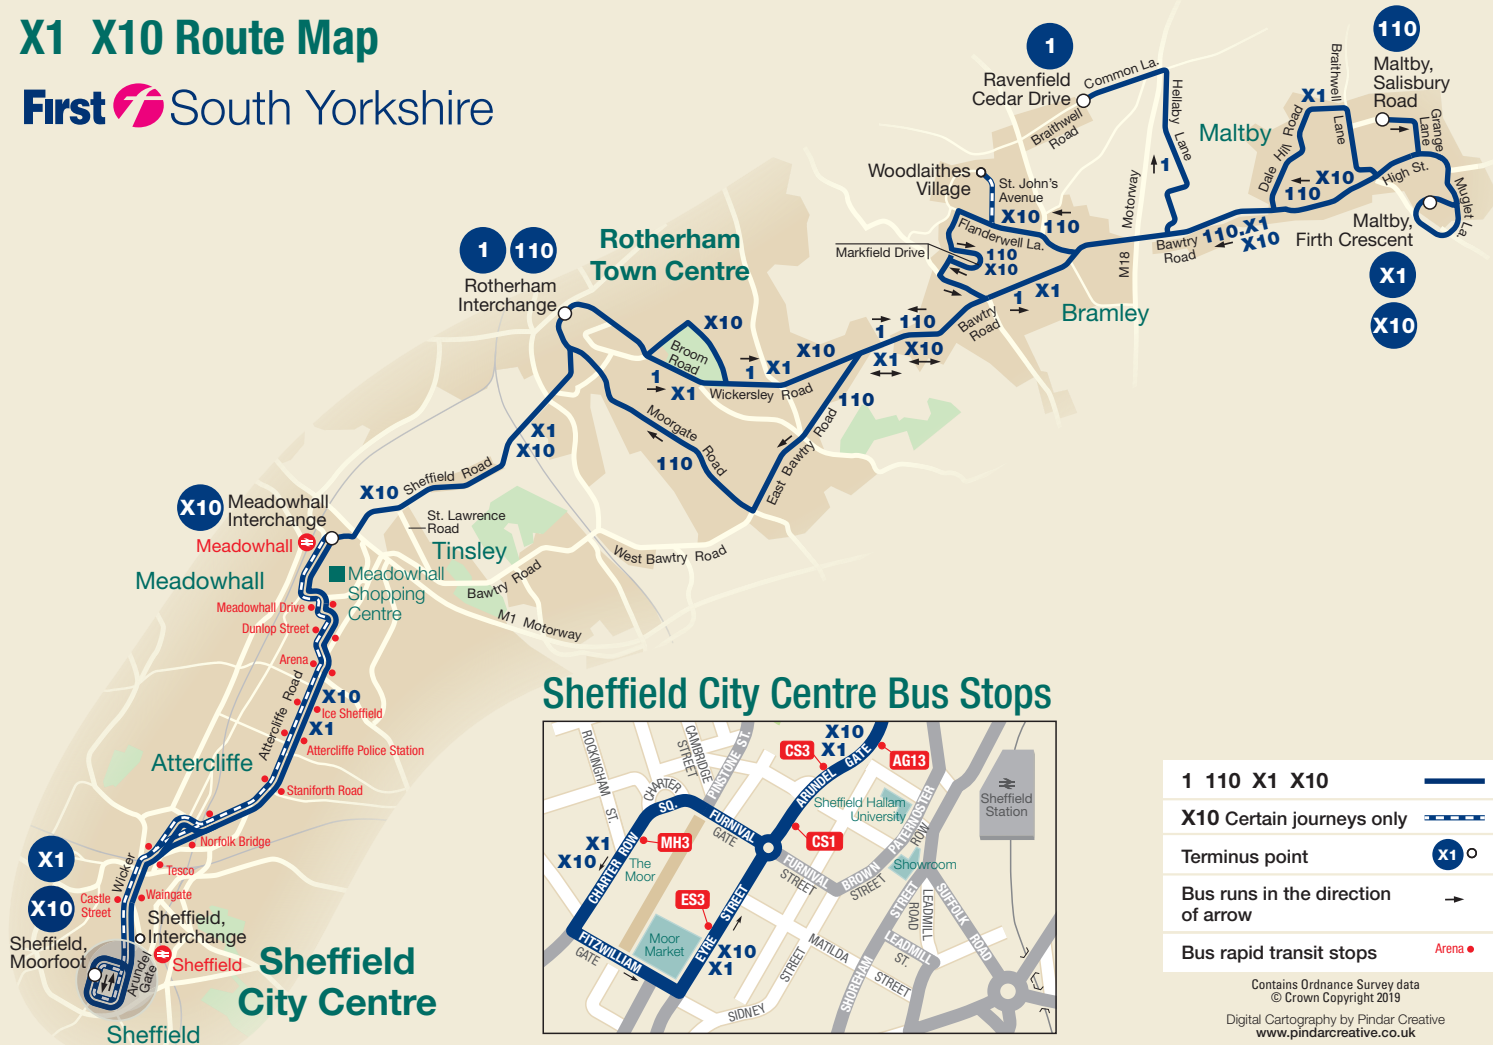

X1 X10 Route Map

First  South Yorkshire

Sheffield City Centre Bus Stops

1 110 X1 X10	
X10 Certain journeys only	
Terminus point	
Bus runs in the direction of arrow	
Bus rapid transit stops	

Contains Ordnance Survey data
© Crown Copyright 2019
Digital Cartography by Pindar Creative
www.pindarcreative.co.uk