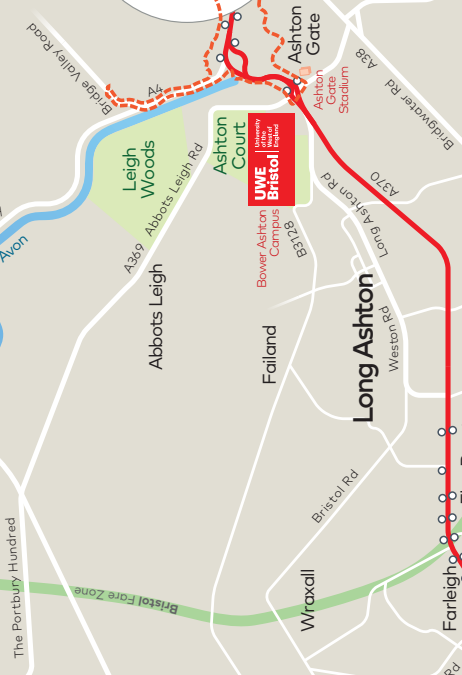

Table with 19 columns (Service Number, X1, X1, X1, X1, X1) and 6 rows detailing bus routes and times from Weston-super-Mare to Bristol.

Weston-super-Mare Town Centre

Portishead

Clevedon

Bristol City Centre