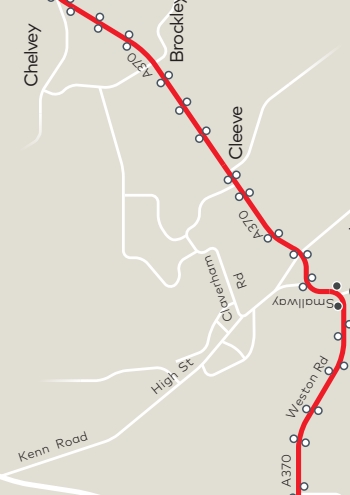

Table with 19 columns (Service Number, X1, X1, X1, X1, X1, X1, X1, X1, X1, X1, X1, X1, X1, X1, X1, X1, X1, X1) and 6 rows detailing bus routes and times from Weston-super-Mare to Bristol.

Table with 19 columns (Service Number, X1, X1, X1, X1, X1, X1, X1, X1, X1, X1, X1, X1, X1, X1, X1, X1, X1, X1) and 6 rows detailing bus routes and times from Weston-super-Mare to Bristol.

Table with 19 columns (Service Number, X1, X1, X1, X1, X1, X1, X1, X1, X1, X1, X1, X1, X1, X1, X1, X1, X1, X1) and 6 rows detailing bus routes and times from Weston-super-Mare to Bristol.

Table with 19 columns (Service Number, X1, X1, X1, X1, X1, X1) and 6 rows detailing bus routes and times from Weston-super-Mare to Bristol.

Table with 19 columns (Service Number, X1, X1, X1, X1, X1) and 6 rows detailing bus routes and times from Weston-super-Mare to Bristol.

Weston-super-Mare Town Centre

Portishead

Clevedon

Bristol City Centre

Bristol City Centre

Clean Air
for Bristol

Clean Air Zone
www.bristol.gov.uk/cleanairzone

- X1 route
- Direction of travel
- Terminus point
- Timed stop
- Bus stop
- Weston Inner Fare
- Last stop for Weston Inner Fare
- Last stop for Weston-super-Mare Zone