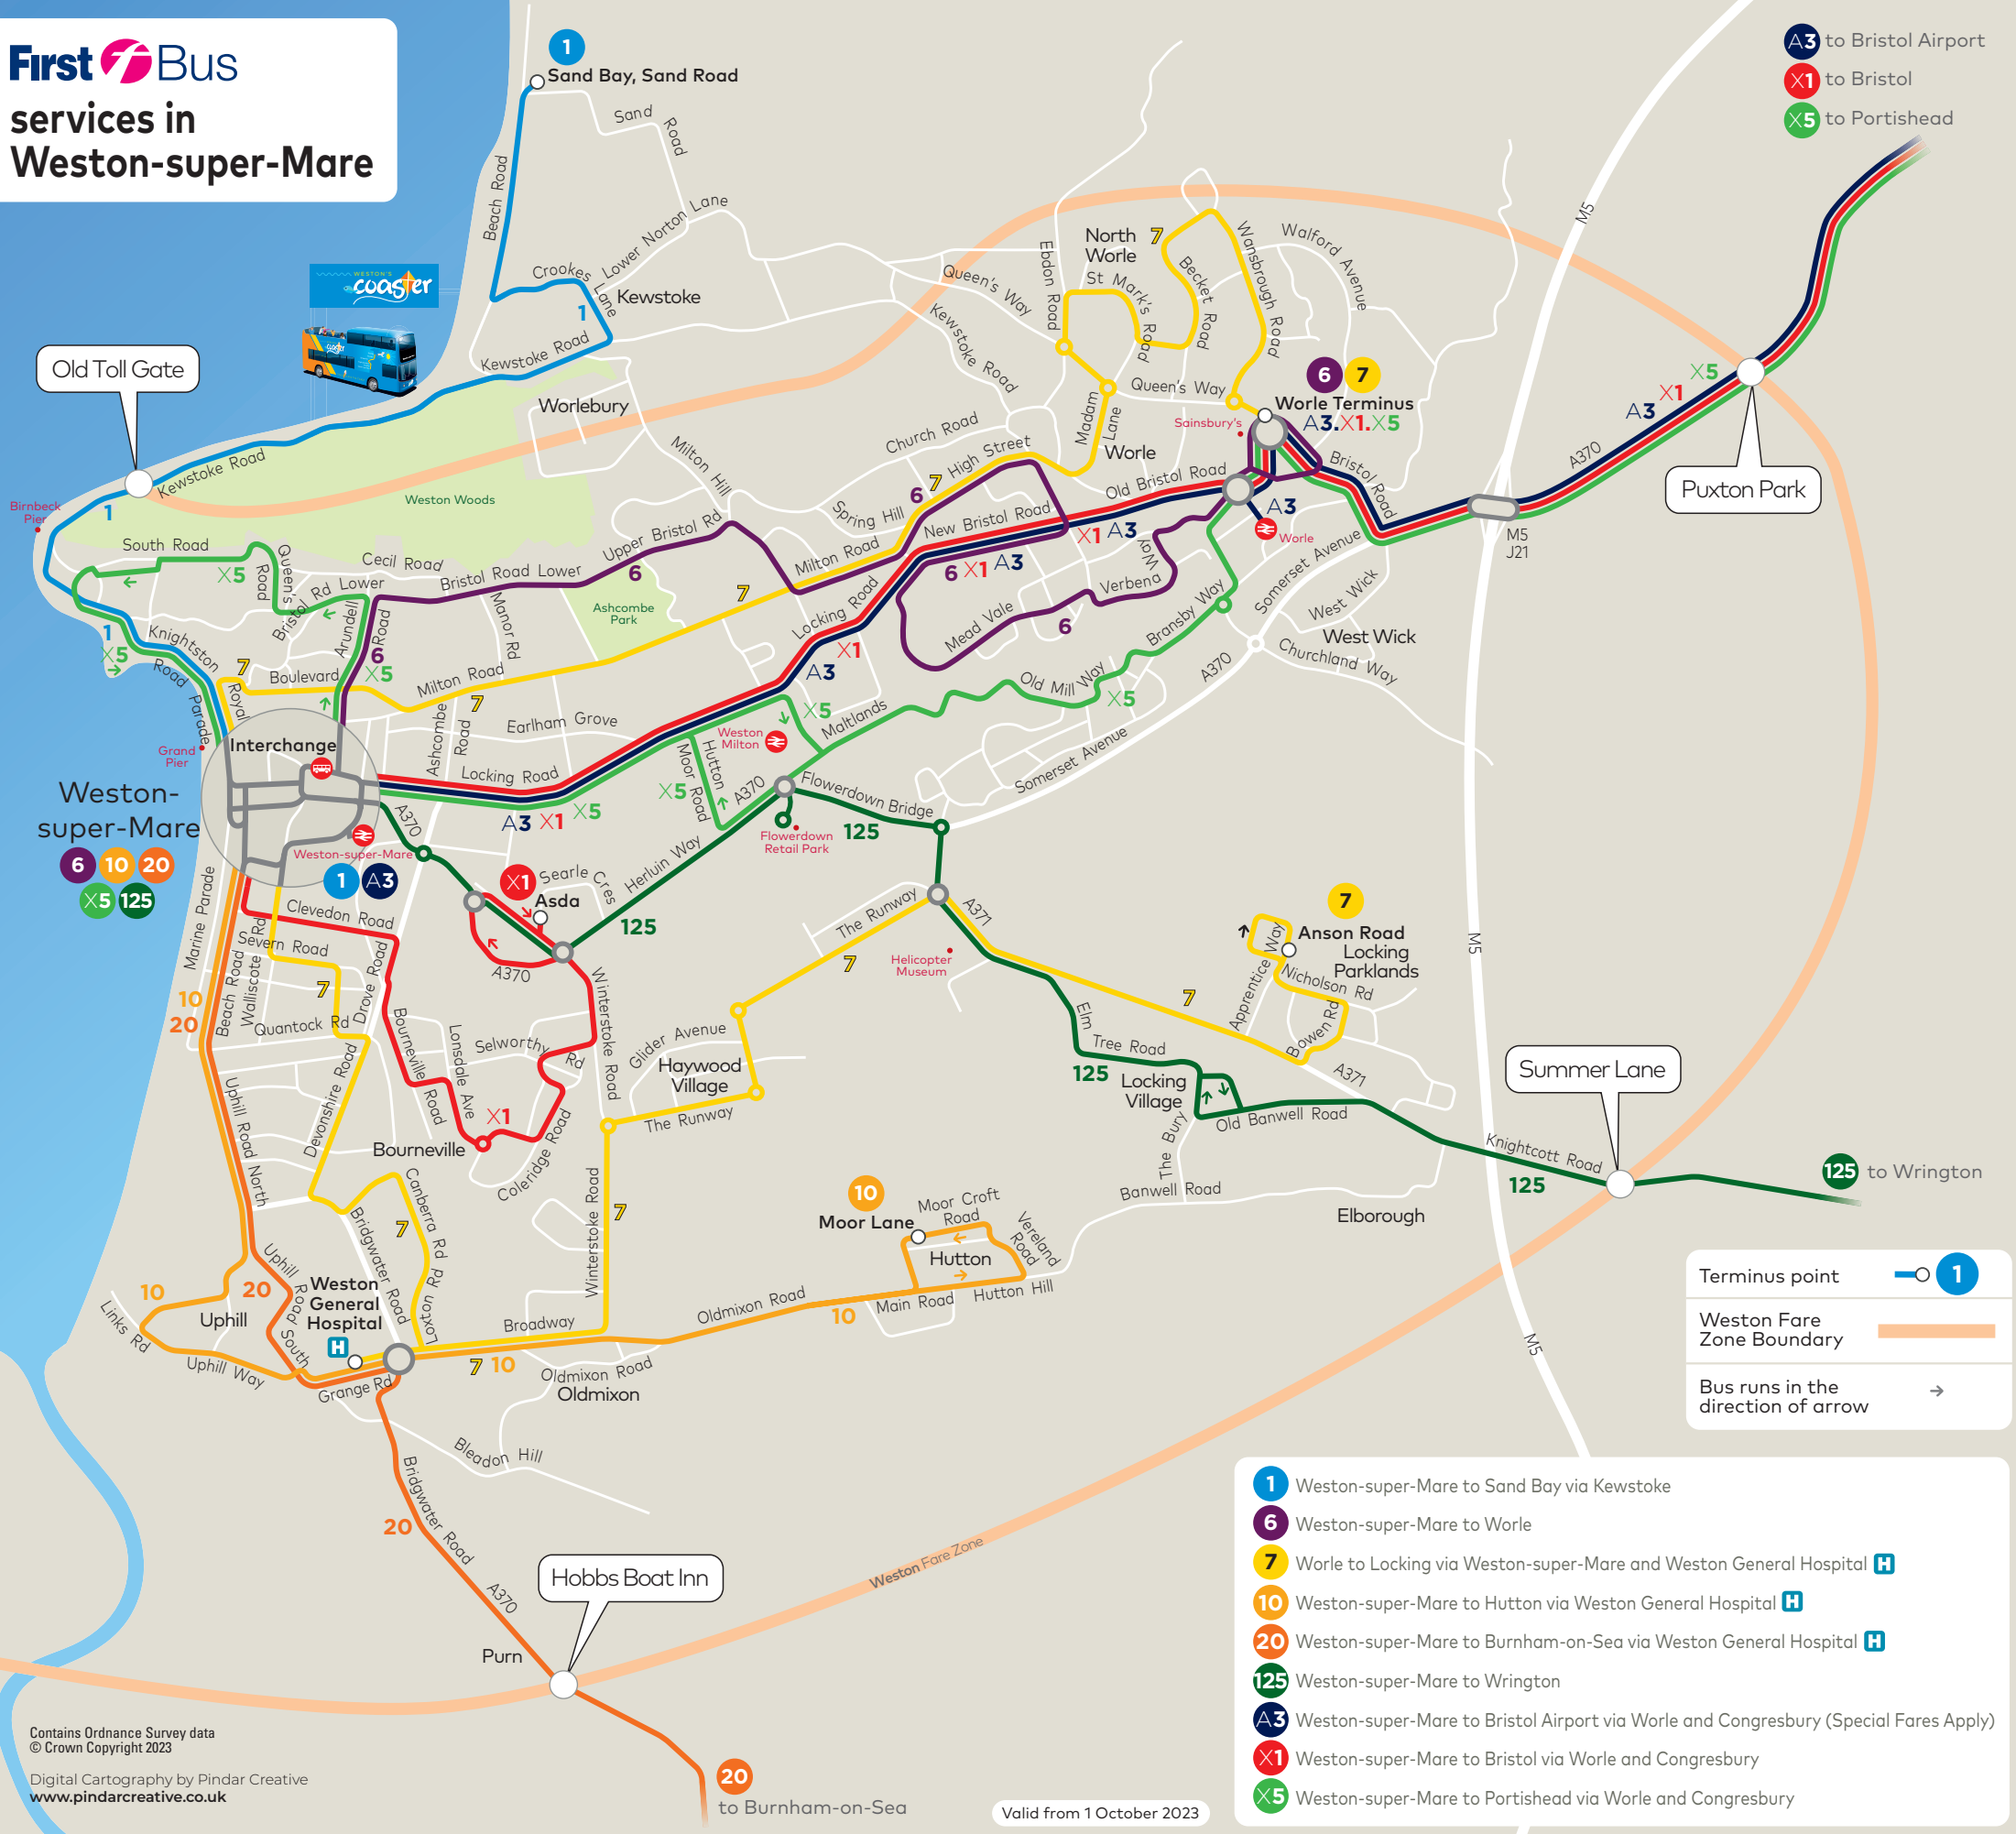

First Bus services in Weston-super-Mare

- A3 to Bristol Airport
- X1 to Bristol
- X5 to Portishead

Terminus point	1
Weston Fare Zone Boundary	
Bus runs in the direction of arrow	→

- 1 Weston-super-Mare to Sand Bay via Kewstoke
- 6 Weston-super-Mare to Worle
- 7 Worle to Locking via Weston-super-Mare and Weston General Hospital H
- 10 Weston-super-Mare to Hutton via Weston General Hospital H
- 20 Weston-super-Mare to Burnham-on-Sea via Weston General Hospital H
- 125 Weston-super-Mare to Wrington
- A3 Weston-super-Mare to Bristol Airport via Worle and Congresbury (Special Fares Apply)
- X1 Weston-super-Mare to Bristol via Worle and Congresbury
- X5 Weston-super-Mare to Portishead via Worle and Congresbury