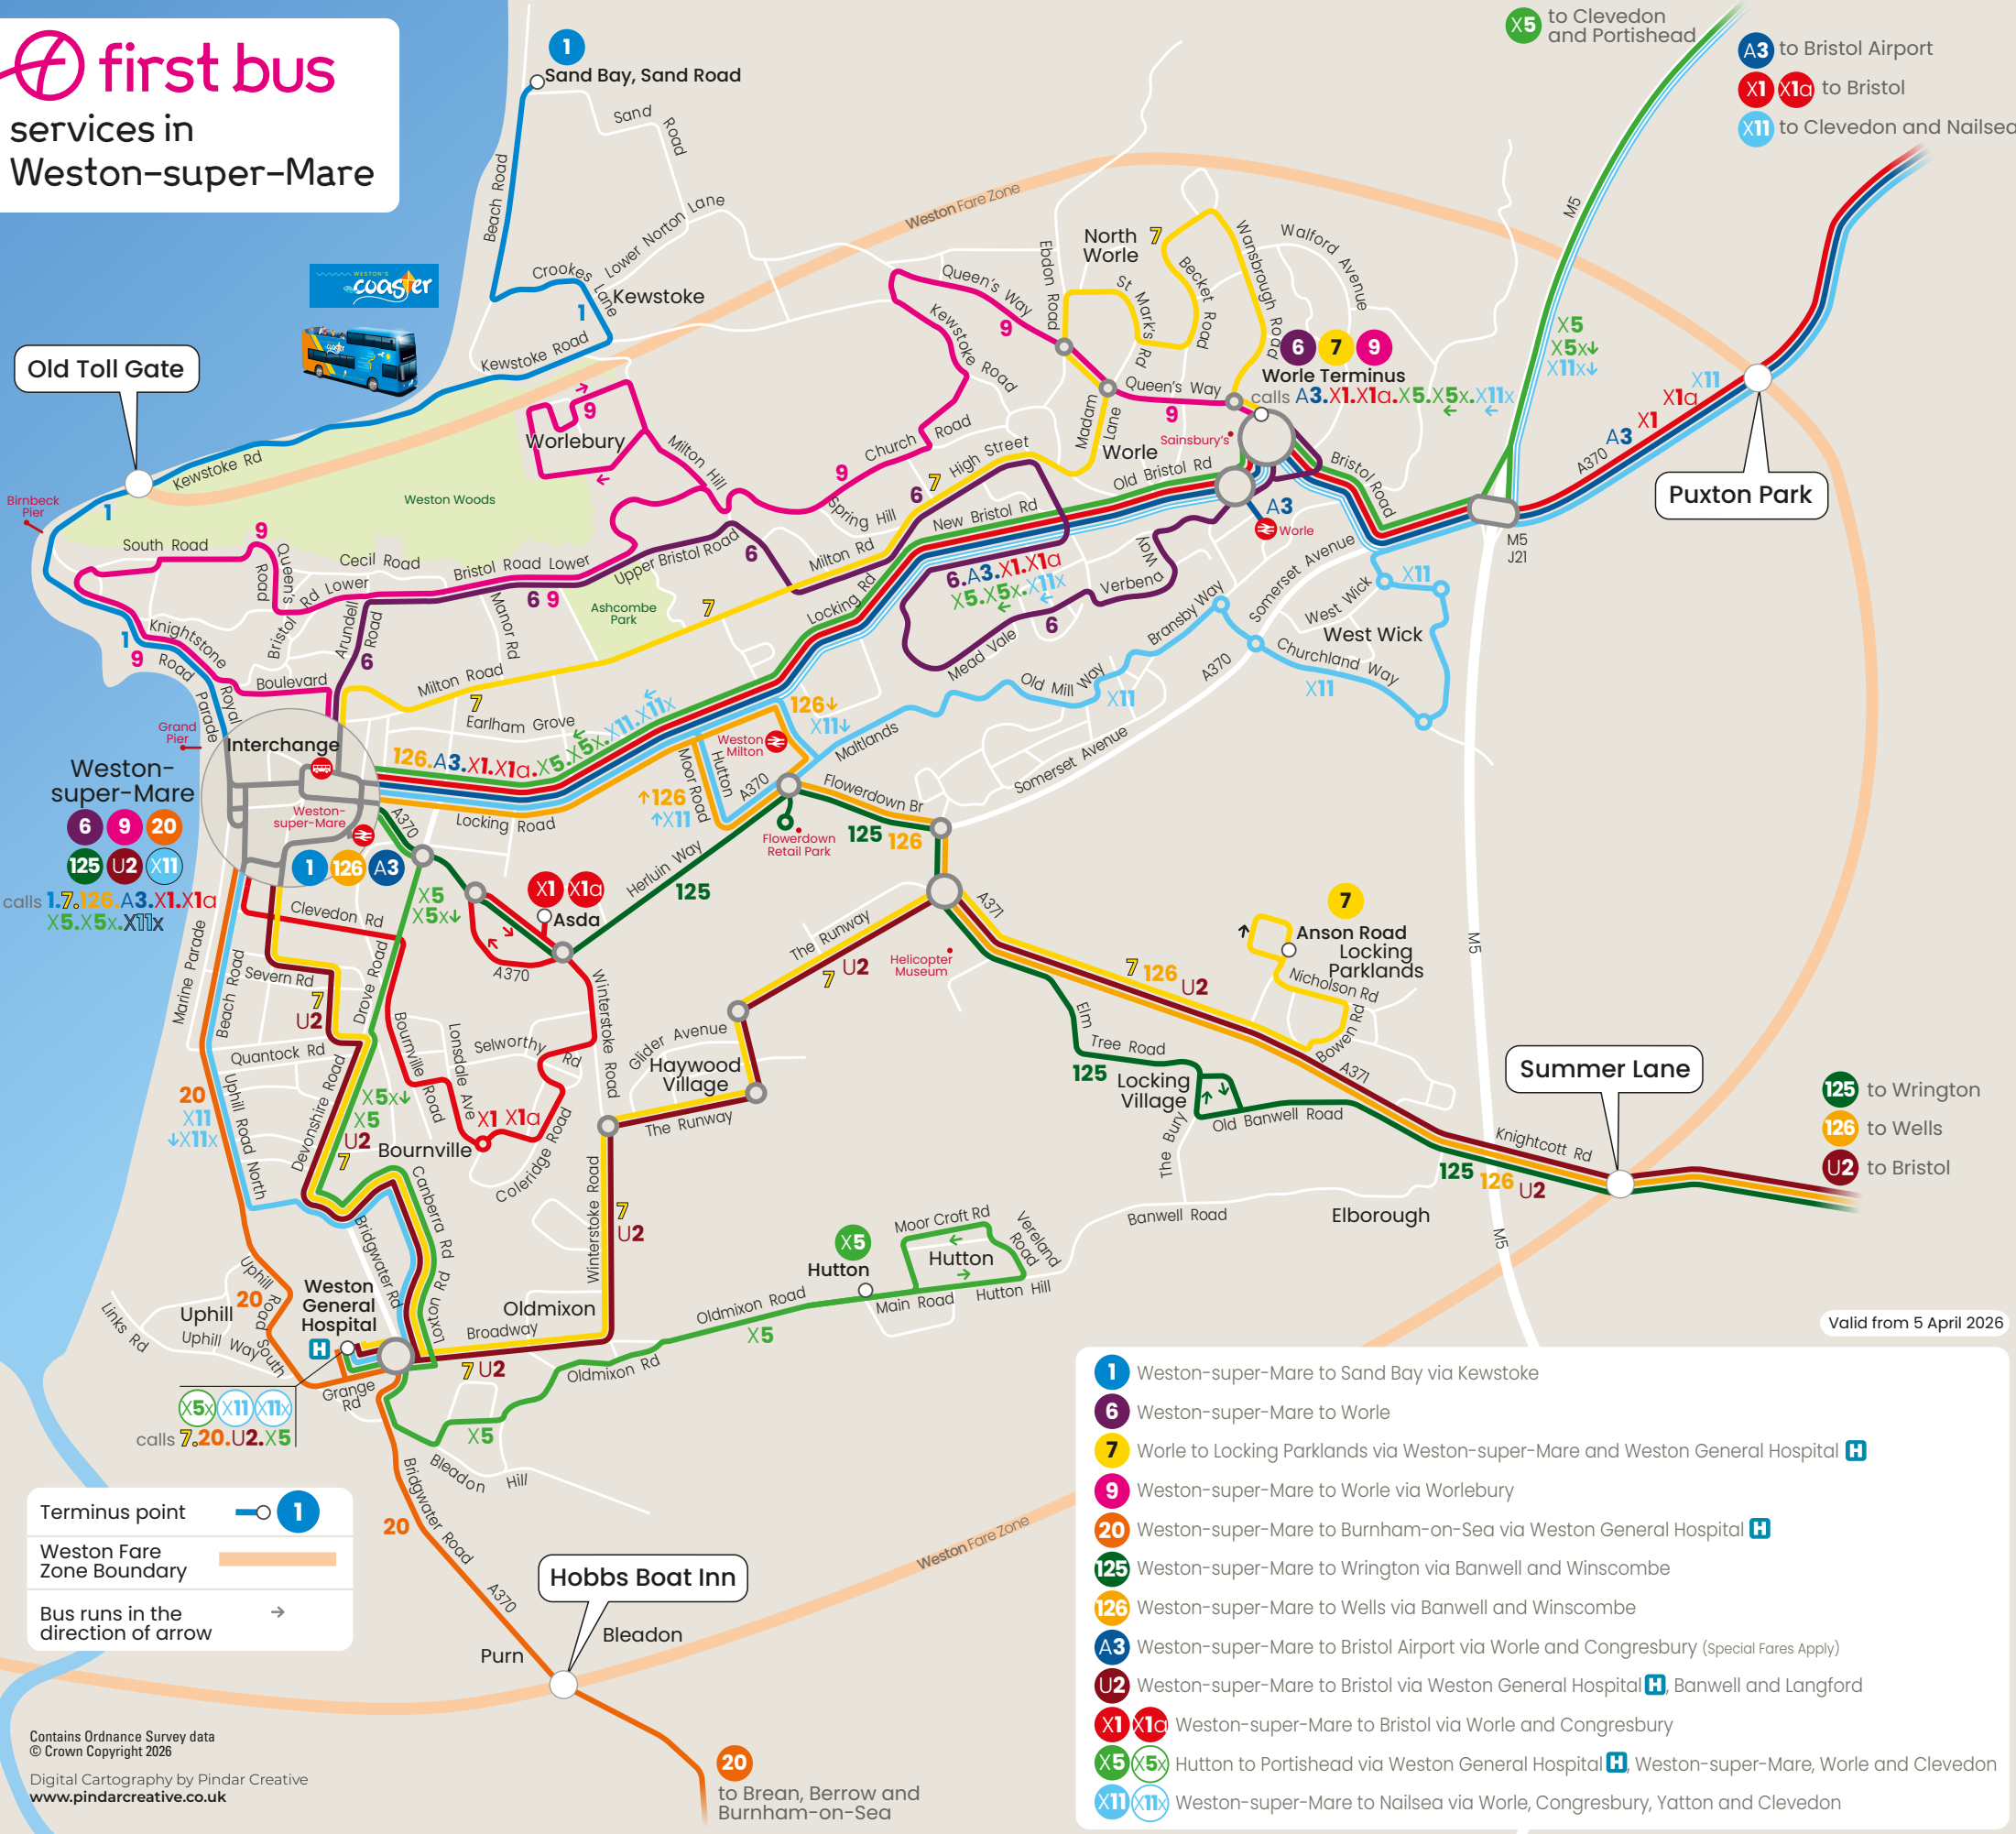

# first bus services in Weston-super-Mare

**A3** to Bristol Airport  
**X1 X1a** to Bristol  
**X11** to Clevedon and Nailsea

**Weston-super-Mare**  
 6 9 20  
 125 U2 X11  
 calls 1.7.126.A3.X1.X1a  
 X5.X5x.X11x

X5 X11 X11x  
 calls 7.20.U2.X5

Terminus point 1  
 Weston Fare Zone Boundary   
 Bus runs in the direction of arrow

Valid from 5 April 2026

- 1** Weston-super-Mare to Sand Bay via Kewstoke
- 6** Weston-super-Mare to Worle
- 7** Worle to Locking Parklands via Weston-super-Mare and Weston General Hospital **H**
- 9** Weston-super-Mare to Worle via Worlebury
- 20** Weston-super-Mare to Burnham-on-Sea via Weston General Hospital **H**
- 125** Weston-super-Mare to Wrington via Banwell and Winscombe
- 126** Weston-super-Mare to Wells via Banwell and Winscombe
- A3** Weston-super-Mare to Bristol Airport via Worle and Congresbury (Special Fares Apply)
- U2** Weston-super-Mare to Bristol via Weston General Hospital **H**, Banwell and Langford
- X1 X1a** Weston-super-Mare to Bristol via Worle and Congresbury
- X5 X5x** Hutton to Portishead via Weston General Hospital **H**, Weston-super-Mare, Worle and Clevedon
- X11 X11x** Weston-super-Mare to Nailsea via Worle, Congresbury, Yatton and Clevedon