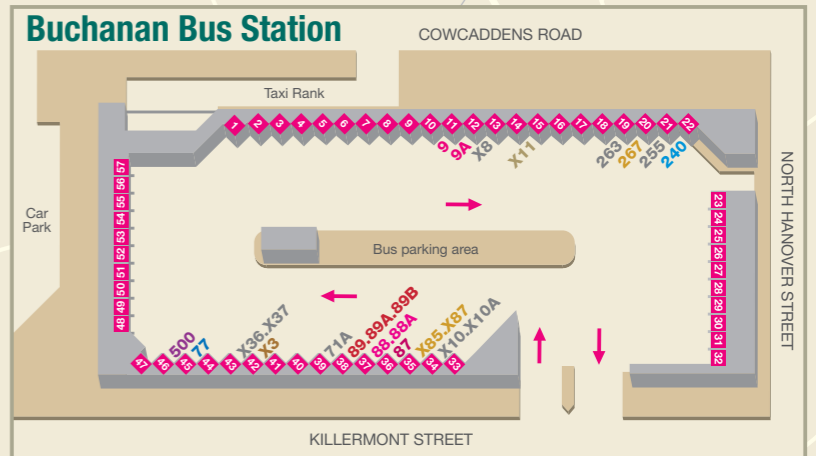

First Kirkintilloch Network Map

38C	
57 57A	
87	
88 88A	
89 89A 89B	
X3	
X85 X87	

Other services		71A
Other operator services refer to Travelinescotland.com for details		43*
Terminus point		88
Certain journeys only		88A*
1 return journey, Mon-Fri only		89B
Bus runs in the direction of arrow		

Local Zone

Local Zone

City Zone and Local Zone Valid

City Zone

Digital Cartography by Pindar Creative 05.02.2021