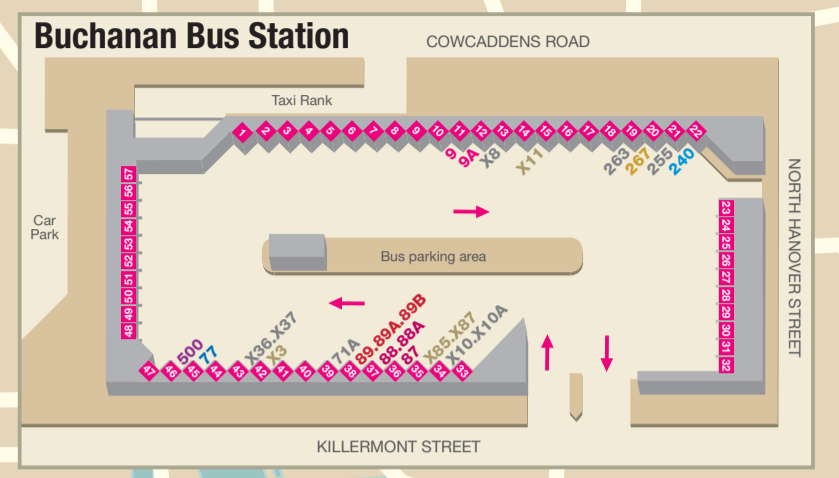

# Glasgow City Centre Map

1.1A.1B.1C.1D.1E.X4	61
2	65
3	75
4.4A	77
5	87.88
6	89.89A.89B
6A	201
7.7A	240
9.9A	267
10	500
18	Express
38.38A.38B.38C.38E	X3.X8.X11.X85.X87
41	Other
57.57A	19.21.31.59.64.65
60.60A	128.255.263.M3
	X10.X10A.X36.X37