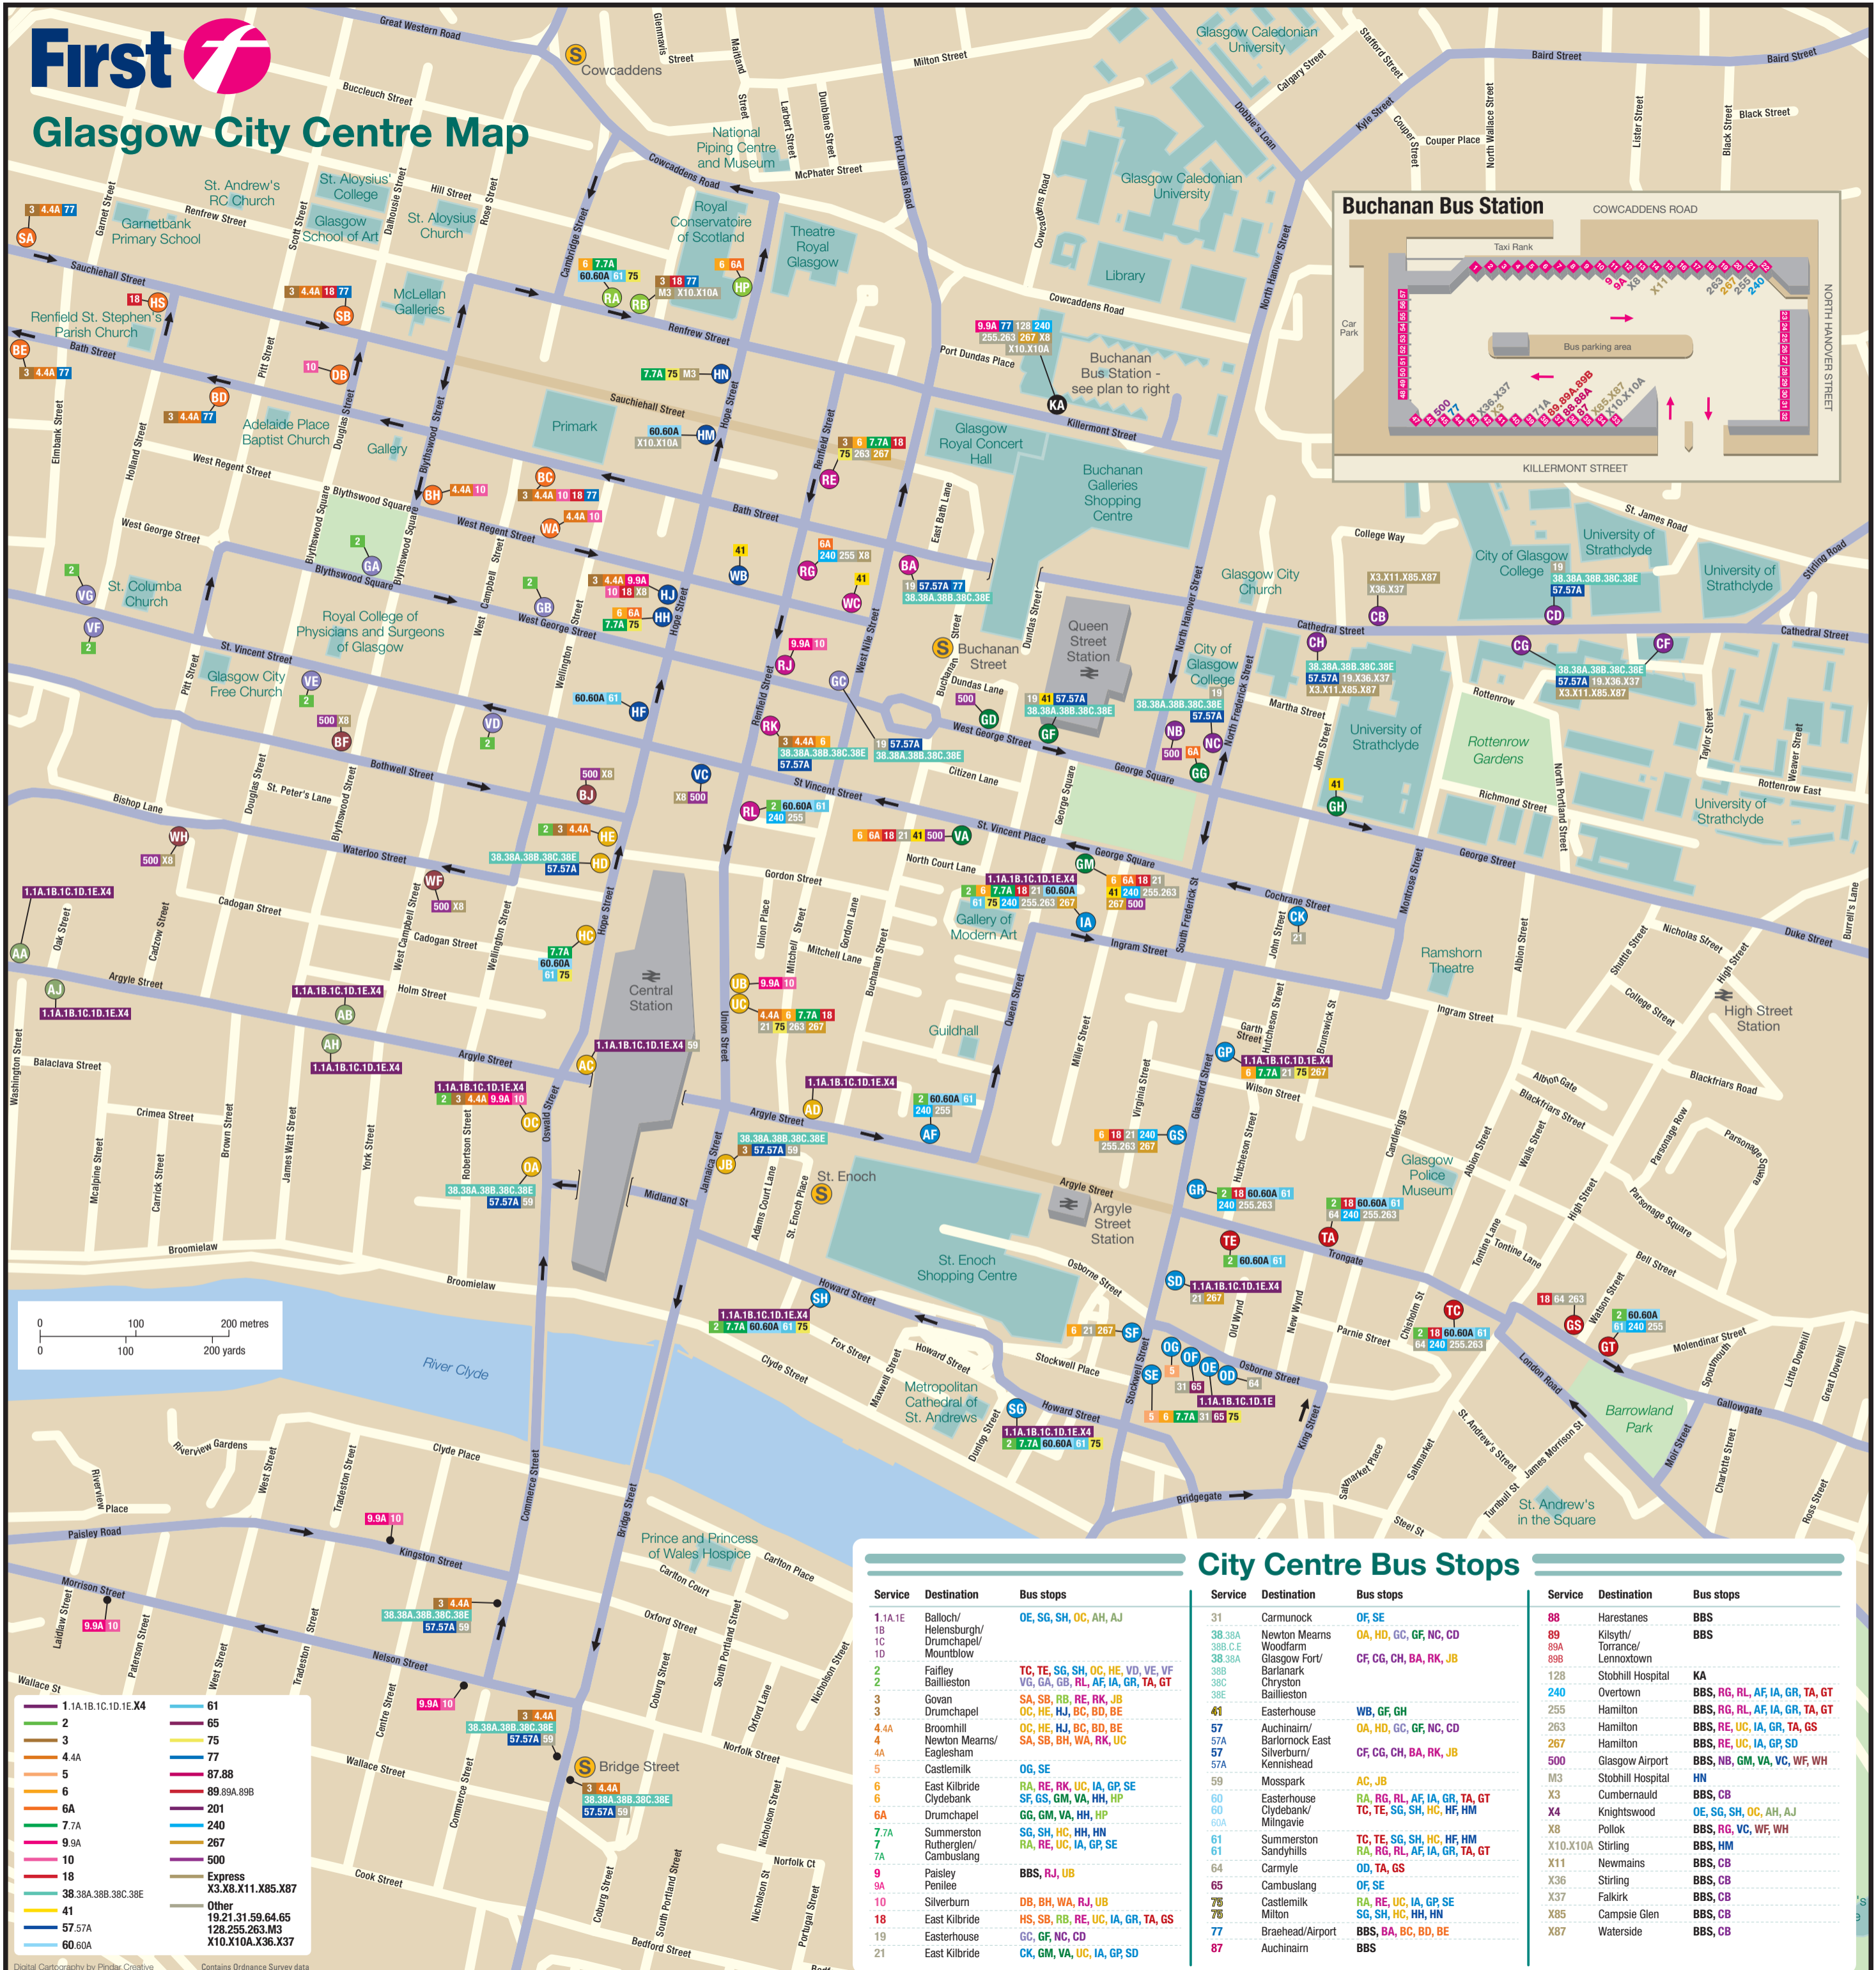

# Glasgow City Centre Map

1.1A.1B.1C.1D.1E.X4	61
2	65
3	75
4.4A	77
5	87.88
6	89.89A.89B
6A	201
7.7A	240
9.9A	267
10	500
18	Express
38.38A.38B.38C.38E	X3.X8.X11.X85.X87
41	Other
57.57A	19.21.31.59.64.65
60.60A	128.255.263.M3
	X10.X10A.X36.X37