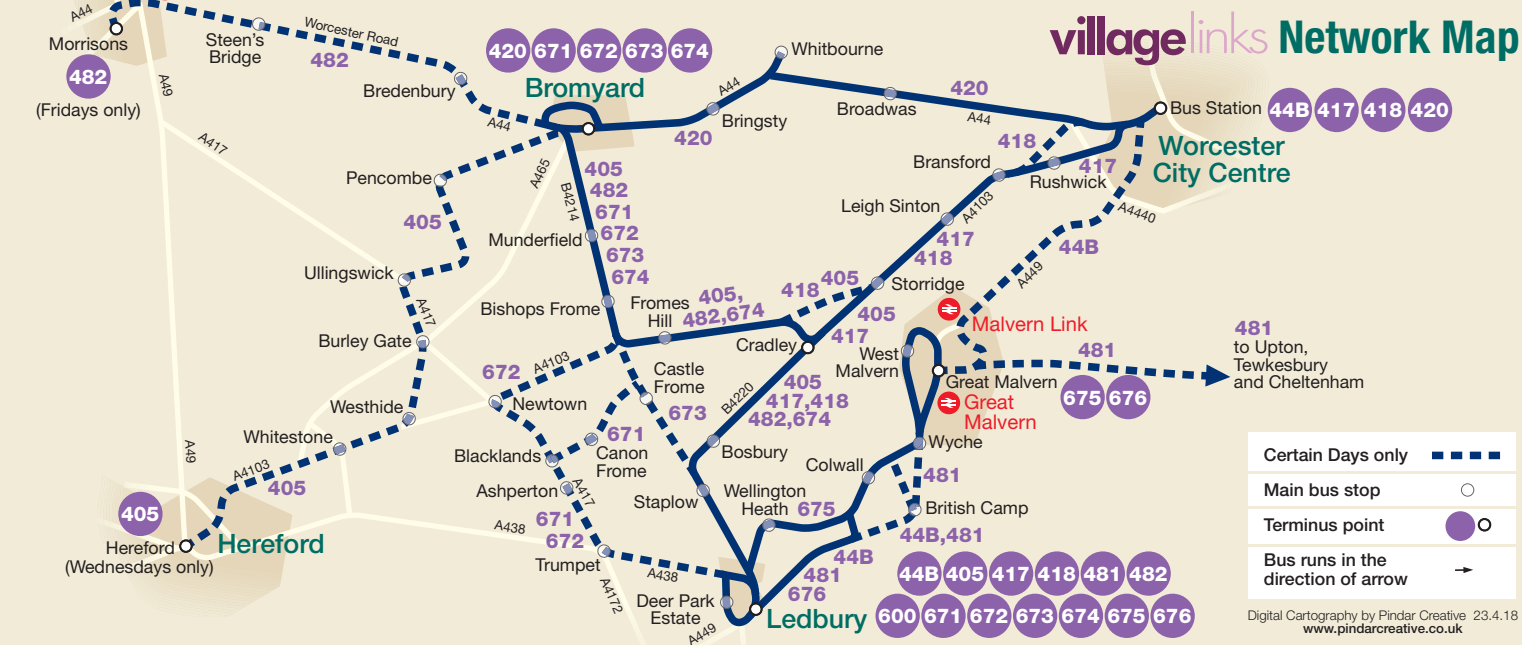

Leominster 44B 405 417 418 420 481 482 600 671 672 673 674 675 676

# village links Network Map

Certain Days only	----
Main bus stop	○
Terminus point	●○
Bus runs in the direction of arrow	→