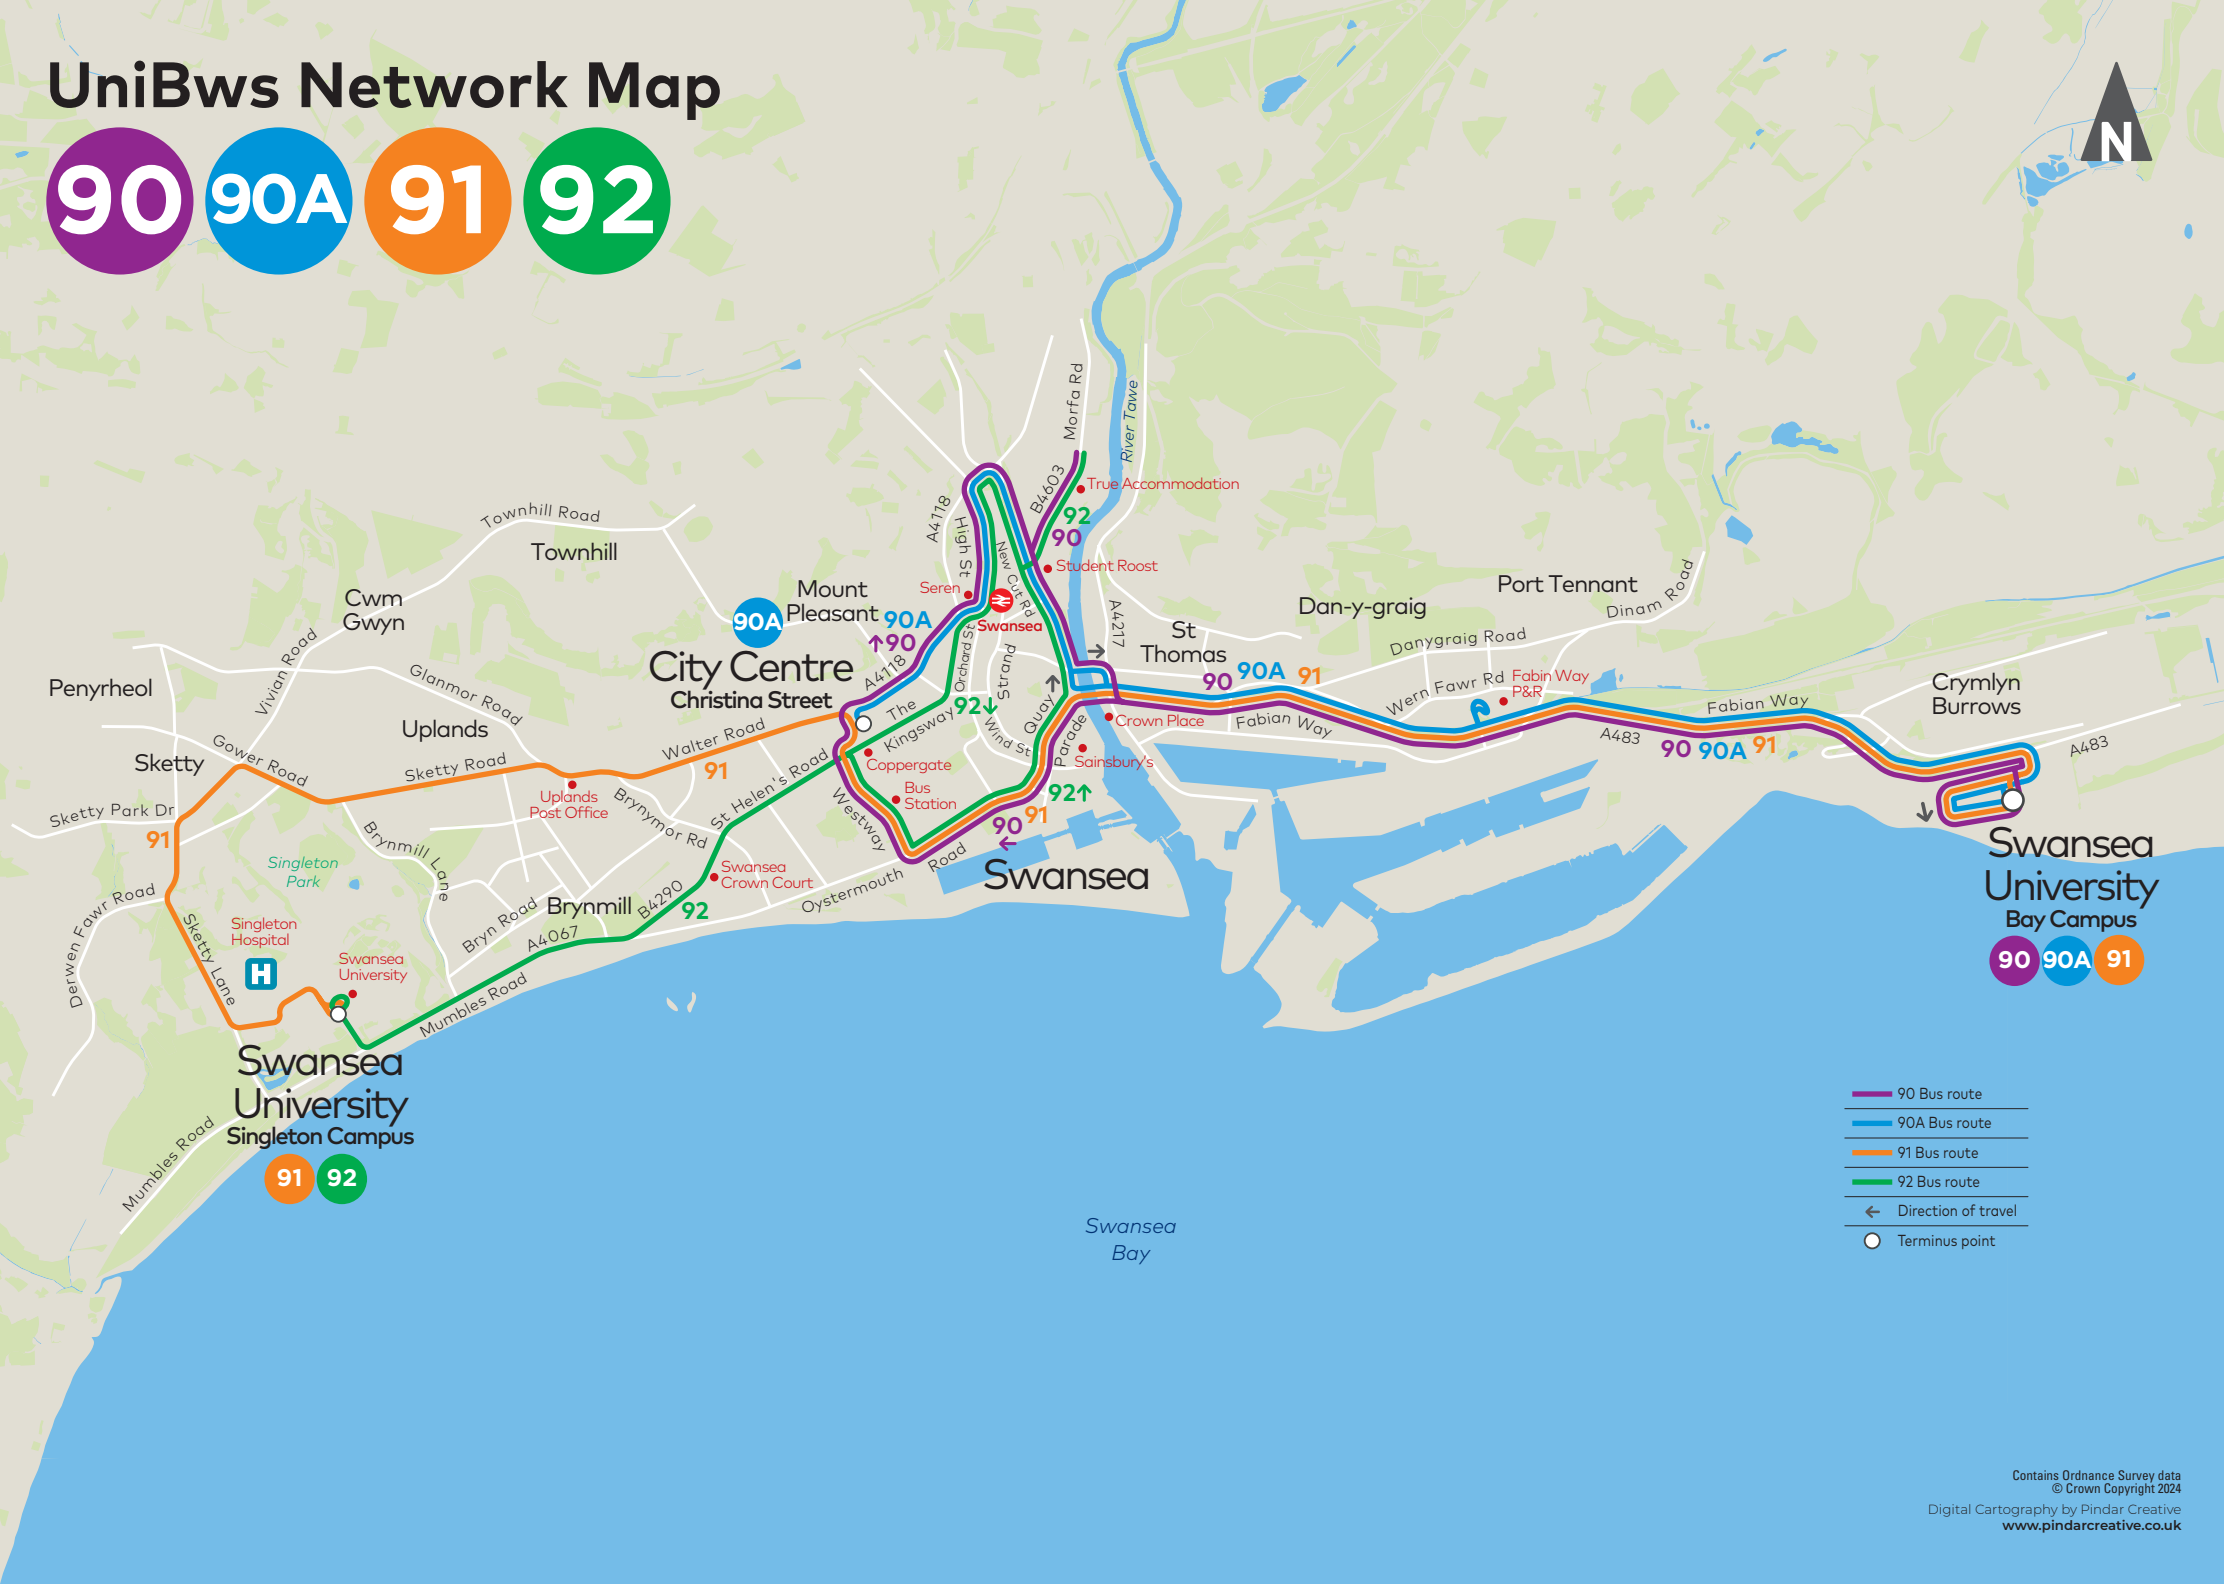

UniBws Network Map

- 90 Bus route
- 90A Bus route
- 91 Bus route
- 92 Bus route
- ← Direction of travel
- Terminus point

Swansea University
Bay Campus

Swansea University
Singleton Campus