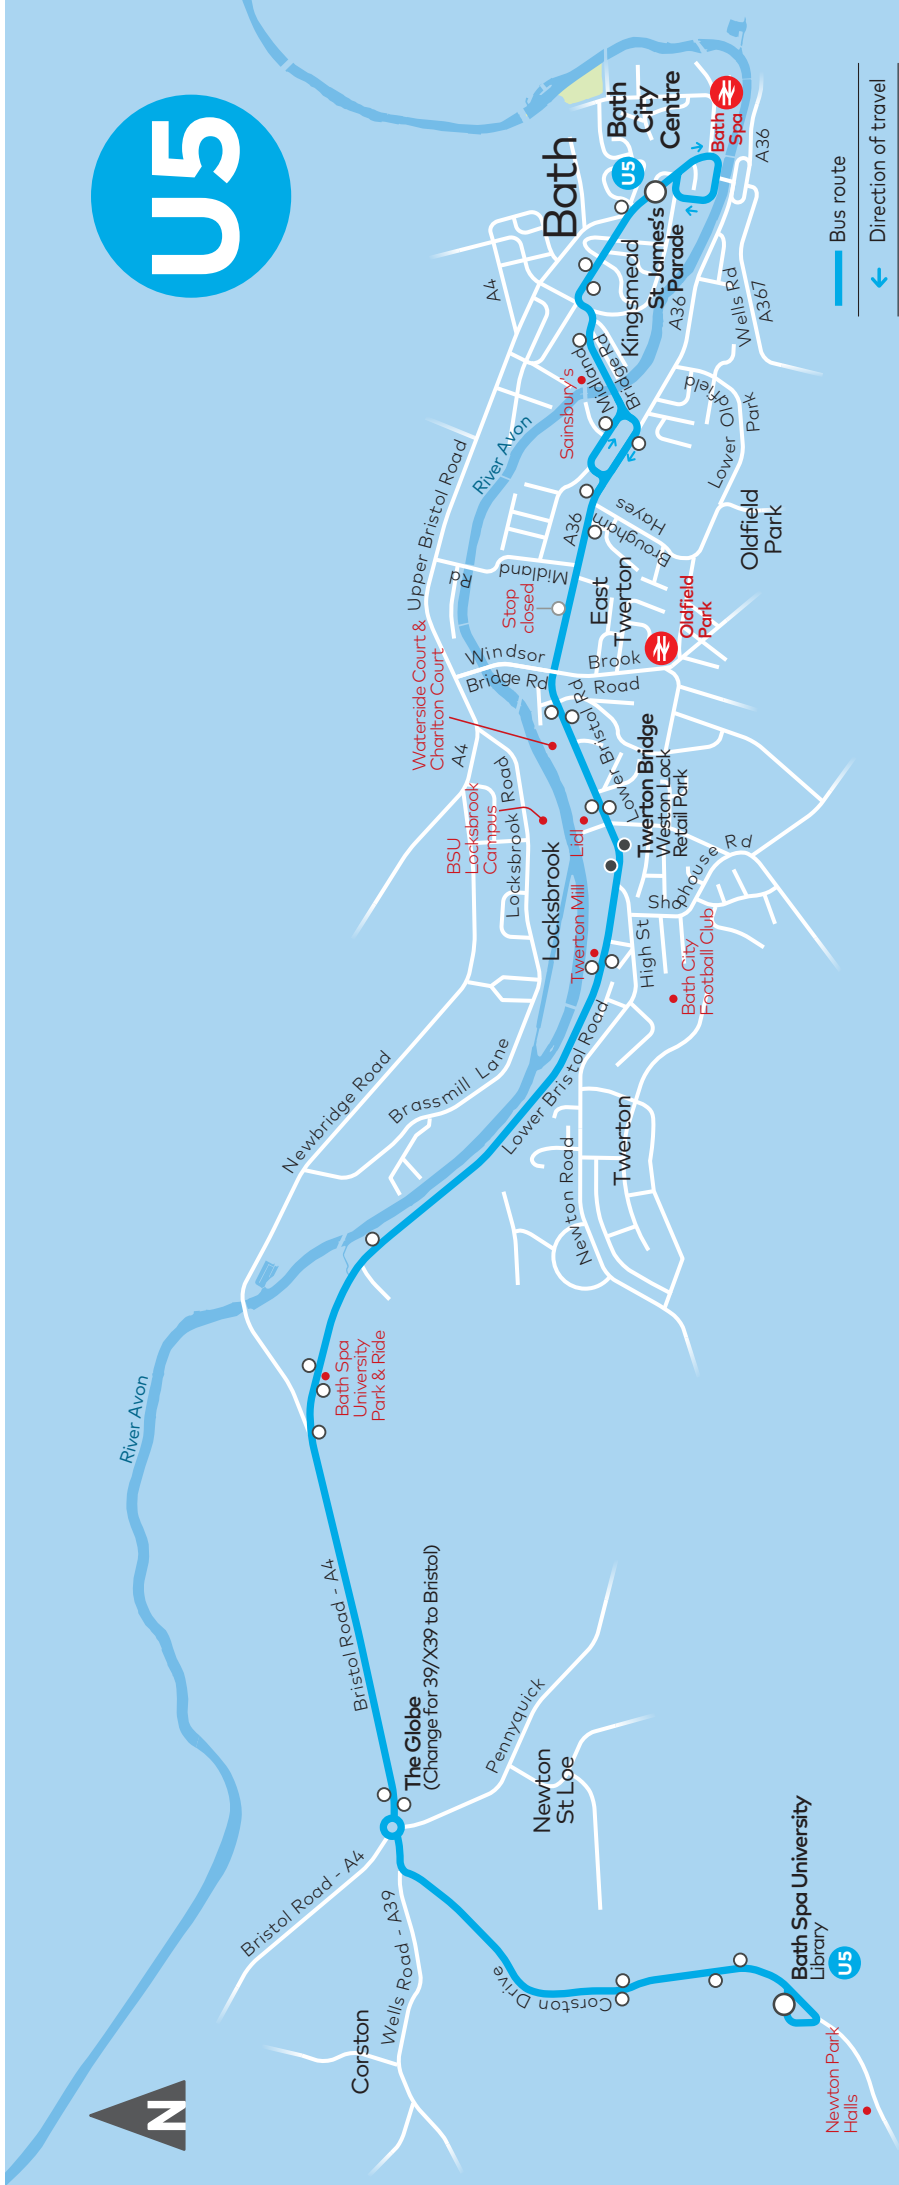

Bath Spa University Holiday Timetable

U5

City Centre – Bath Spa University

via Twerton Bridge

Monday to Friday (except Public Holidays)

Service Number	U5	U5	U5	U5	U5	U5	U5	U5	U5	U5	U5	U5	U5	U5	U5	U5	U5	U5
City Centre, St James's Parade	0833	0903	0933	1003	1033	1103	1133	1203	1233	1303	1333	1403	1433	1513	1540	1610	1640	1710
Twerton Bridge	0841	0912	0941	1012	1041	1112	1142	1212	1242	1311	1341	1411	1440	1521	1548	1620	1650	1719
Bath Spa University	0853	0924	0952	1023	1052	1123	1153	1224	1254	1323	1353	1424	1452	1534	1602	1633	1704	1733
Service Number	U5	U5	U5	U5	U5	U5	U5	U5	U5	U5	U5	U5	U5	U5	U5	U5	U5	U5
City Centre, St James's Parade	1740	1810	1840	1910														
Twerton Bridge	1749	1819	1848	1917														
Bath Spa University	1801	1830	1858	1927														

Bath Spa University Timetable Term 1 and 2

Bath Spa University - City Centre

via Twerton Bridge

Valid from 1 Oct 2023 to 16 Dec 2023,
7 Jan to 10 Feb & 18 Feb to 30 March 2024

Monday to Friday (except Public Holidays)

U5

— Bus route

← Direction of travel

○ Terminus point

● Timed stop

○ Other stop