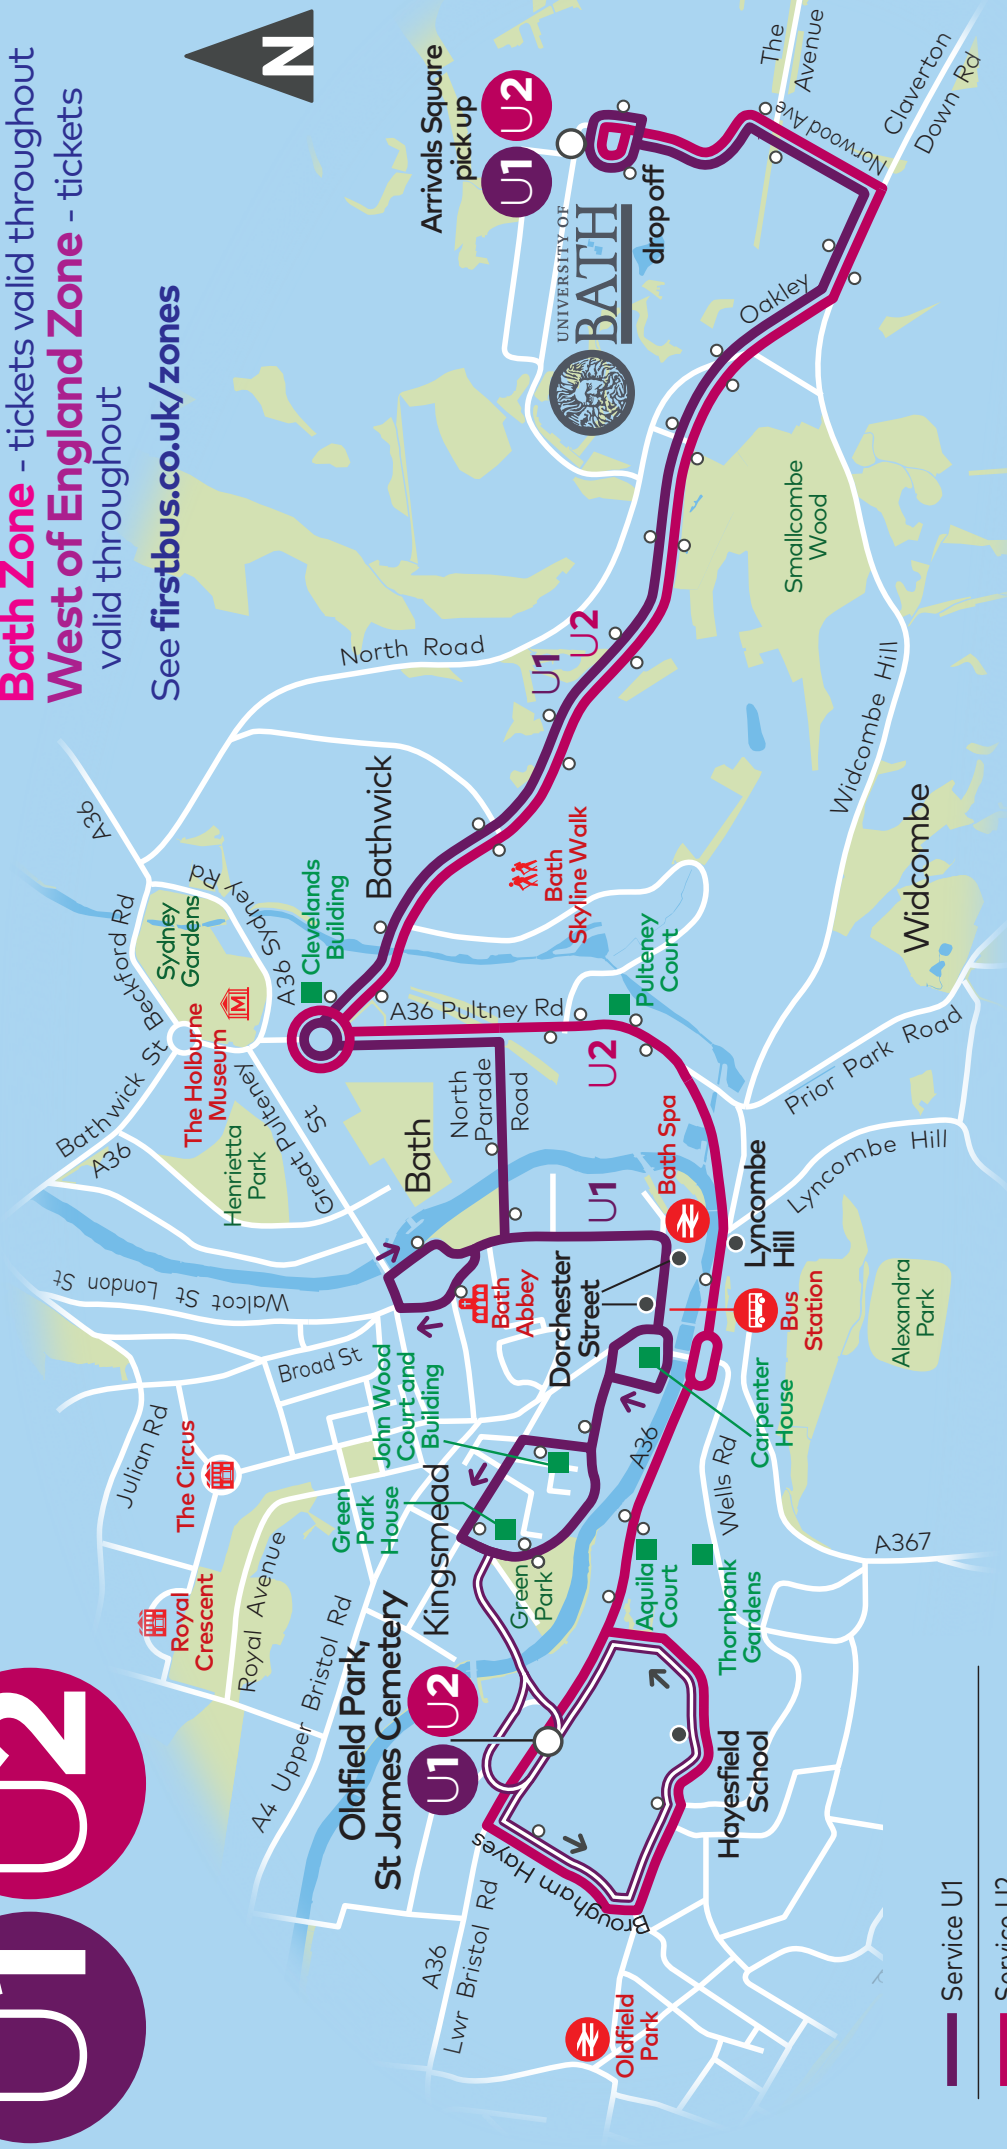

U1 U2

Which ticket zones?

Bath Zone - tickets valid throughout
West of England Zone - tickets valid throughout

See firstbus.co.uk/zones

— Service U1

— Service U2

— Holidays, evenings and late - Night / Early Morning trips only

■ Student Accommodation

← Direction of travel

○ Terminus point

● Timed stop

○ Bus stop