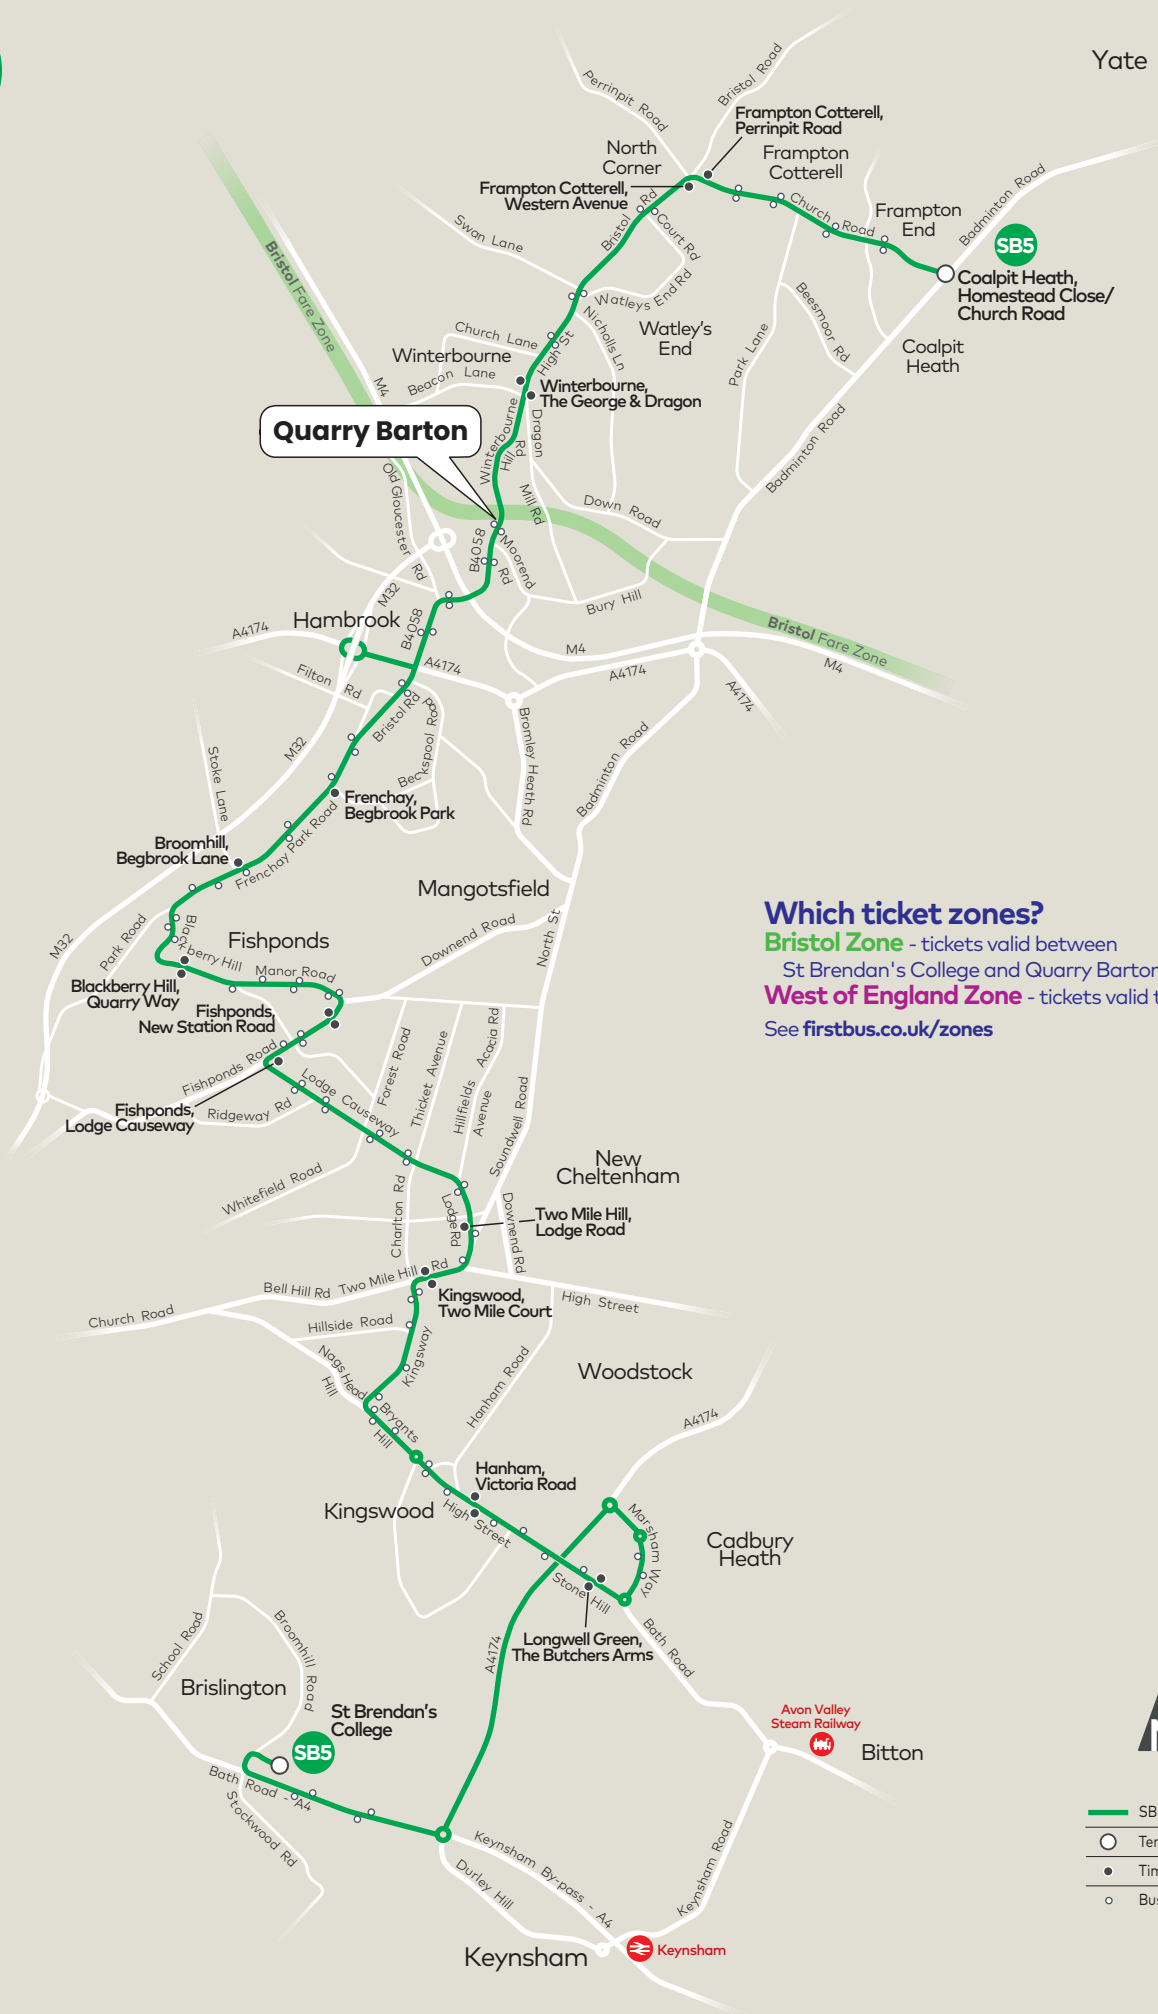

Yate

Quarry Barton

Which ticket zones?

Bristol Zone - tickets valid between

St Brendan's College and Quarry Barton

West of England Zone - tickets valid throughout

See firstbus.co.uk/zones

- SB5 route
- Terminus point
- Timed stop
- Bus stop