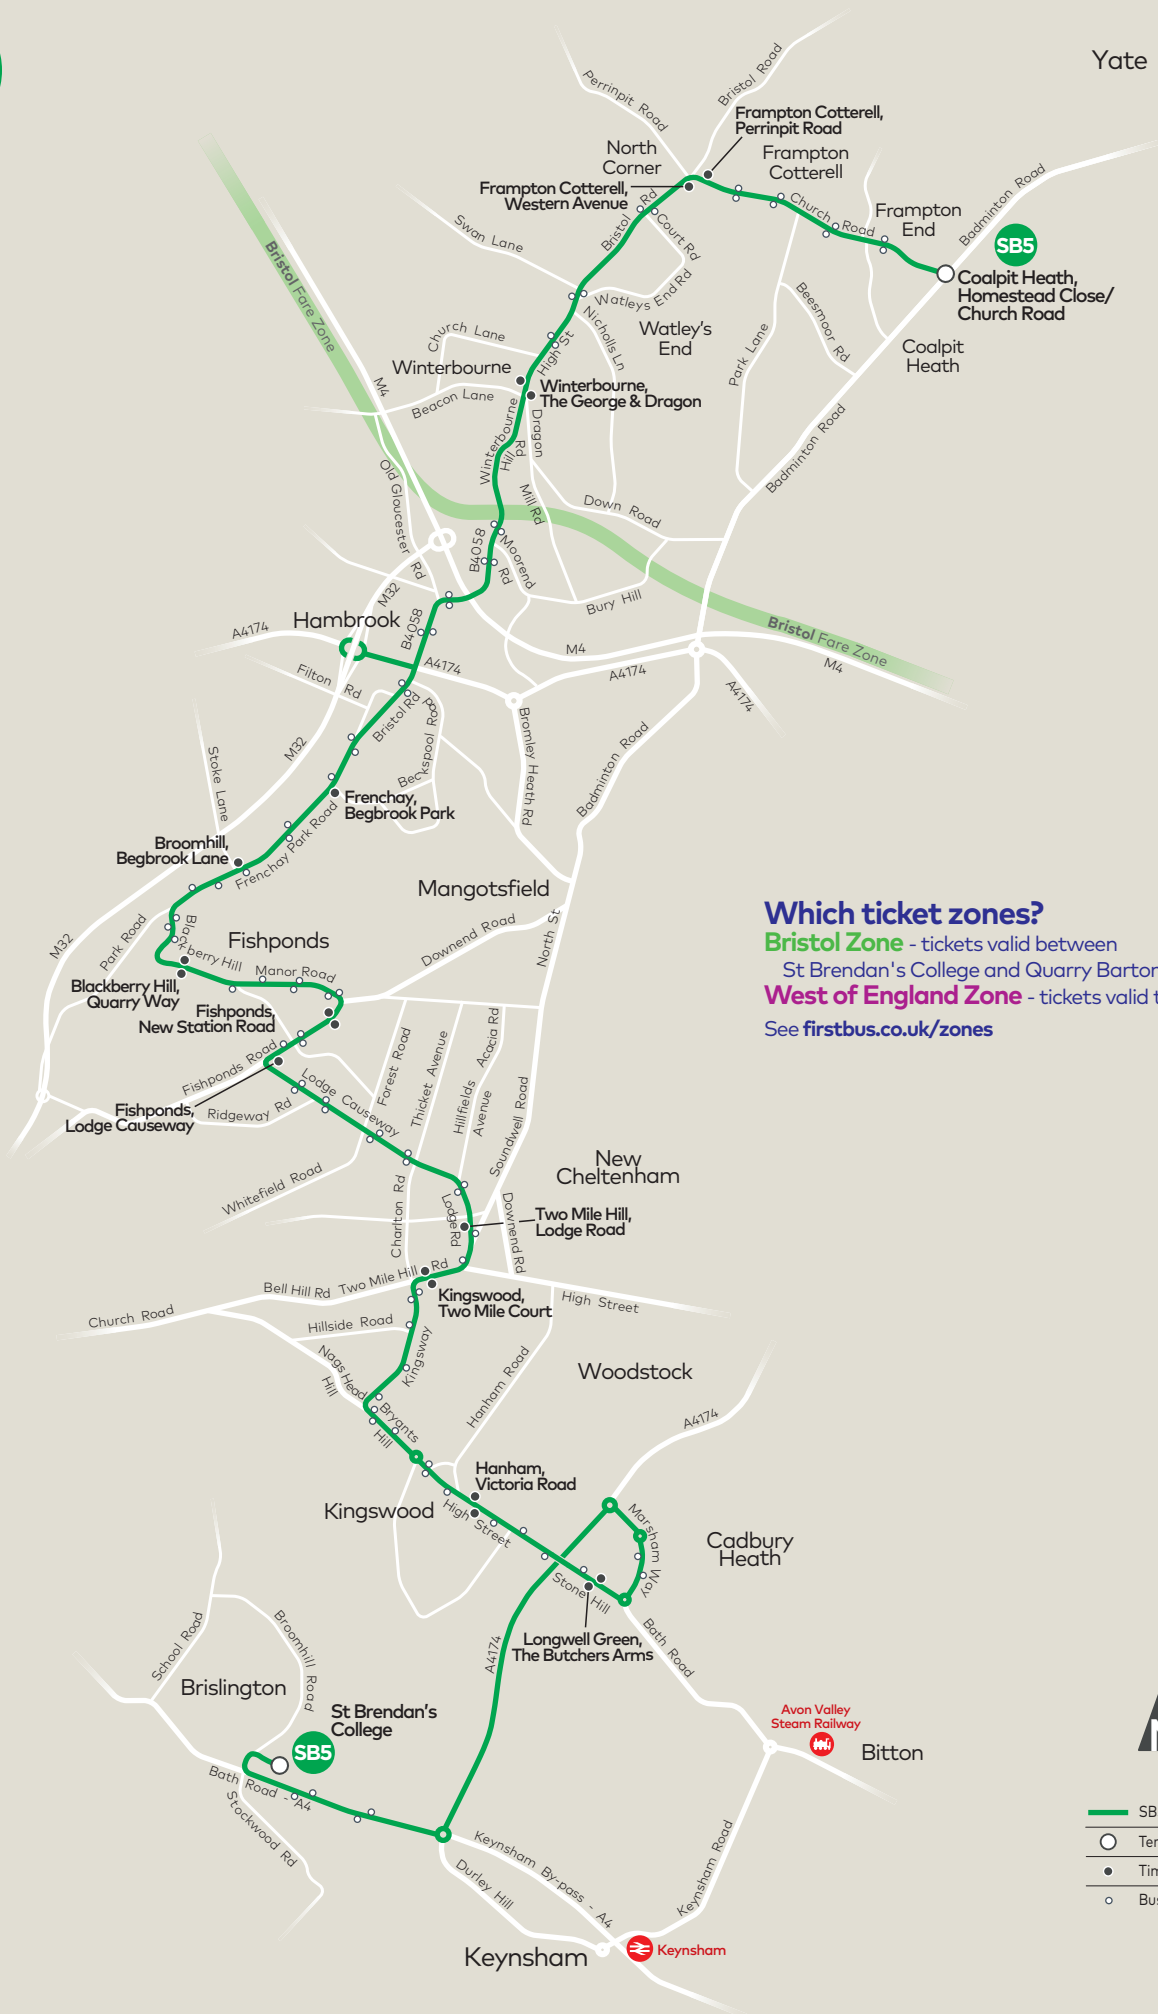

College Days only

<i>Service Number</i>	SB5
Coalpit Heath, Homestead Close	0720
Frampton Cotterell, Perrinpit Road	0725
Winterbourne, The George and Dragon	0728
Frenchay, Begbrook Park	0741
Blackberry Hill, Quarry Way	0747
Fishponds, New Station Road	0752
Fishponds, Lodge Causeway	0757
Kingswood, Two Mile Court	0805
Hanham, Victoria Road	0810
Longwell Green, The Butchers Arms	0813
St Brendan’s College Grounds	0825

College Days only

<i>Service Number</i>	SB5
St Brendan’s College Grounds	1610
Longwell Green, The Butchers Arms	1618
Hanham, Victoria Road	1621
Kingswood, Two Mile Court	1626
Two Mile Hill, Lodge Road	1633
Fishponds, New Station Road	1638
Blackberry Hill, Quarry Way	1643
Broomhill, Begbrook Lane	1649
Winterbourne, The George and Dragon	1659
Frampton Cotterell, Western Avenue	1702
Coalpit Heath, Church Road	1705

Yate

Which ticket zones?

Bristol Zone - tickets valid between

St Brendan's College and Quarry Barton

West of England Zone - tickets valid throughout

See firstbus.co.uk/zones

- SB5 route
- Terminus point
- Timed stop
- Bus stop