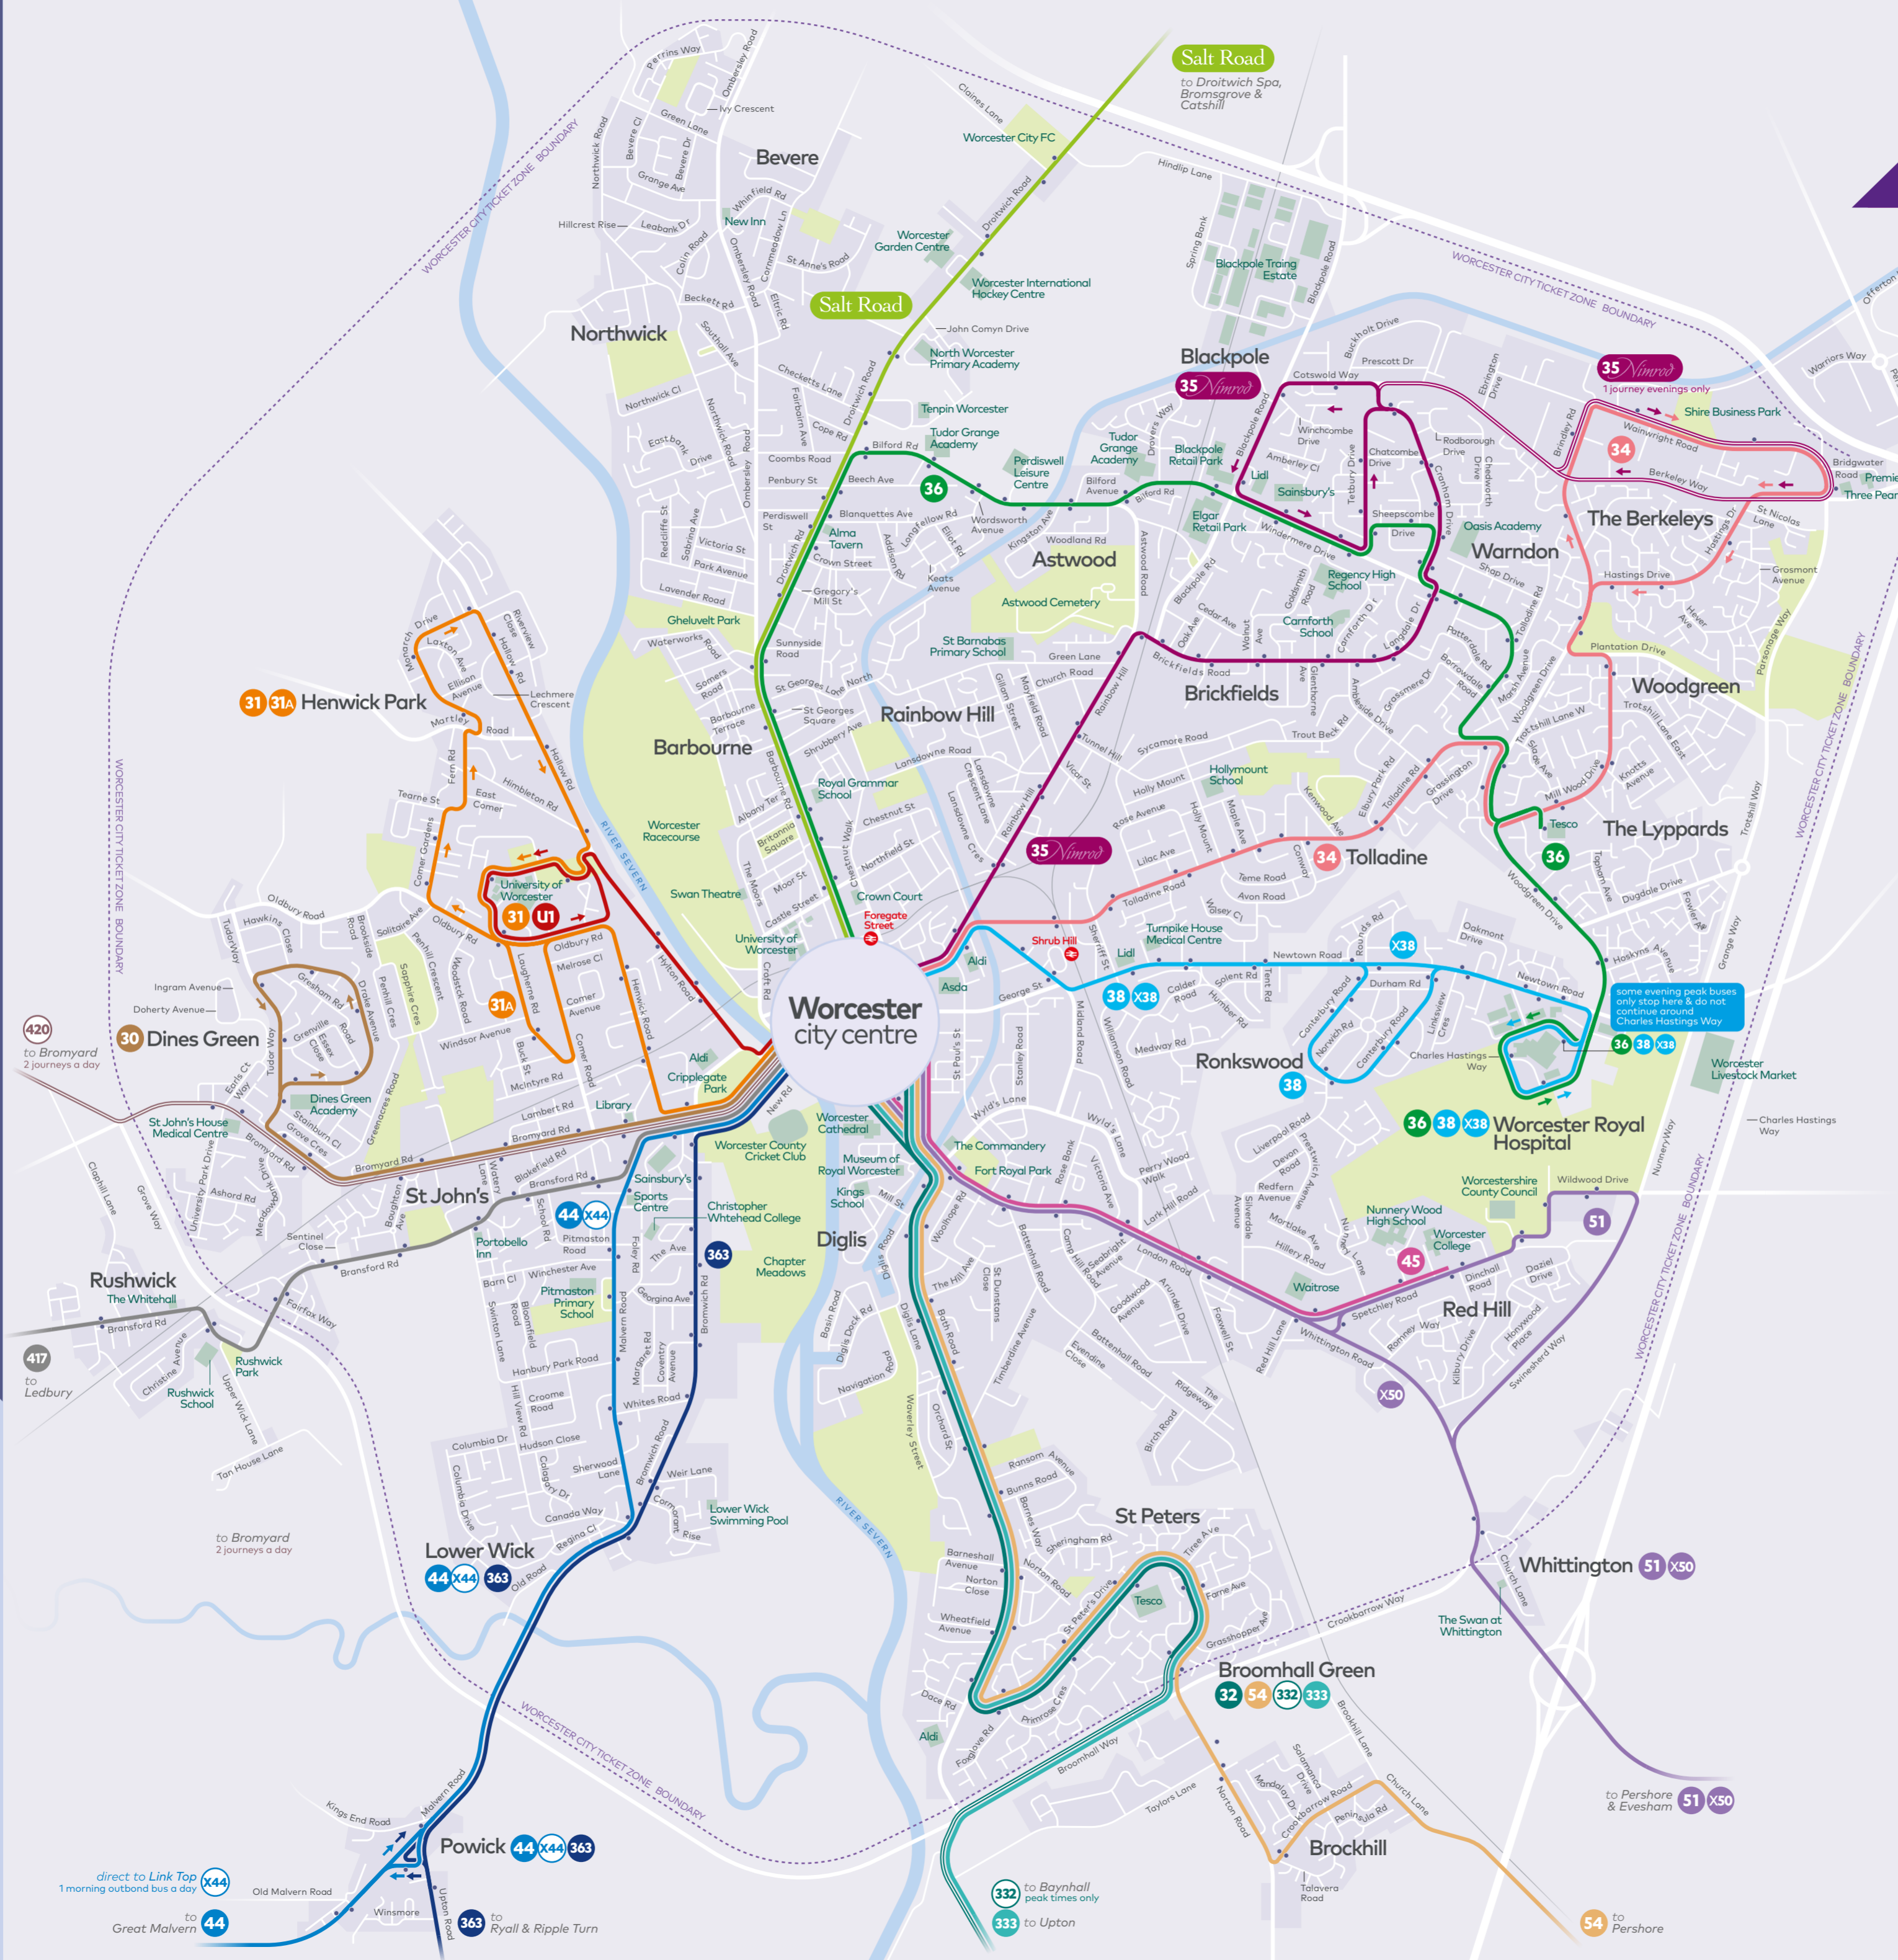

**S44****Worcester – Chase High School**

Valid from 5 November 2023

**Schooldays only**

	<i>Service Number</i>	<b>S44</b>
<b>Worcester Bus Station</b>		0741
Lower Wick, Island		0750
Powick, Hospital Lane		0757
Malvern Retail Park		0804
Malvern Link, Co-op		0809
Prospect View		0813
Pound Bank		0814
<b>Chase High School</b>		0820

**S44****Chase High School – Worcester****Schooldays only**

	<i>Service Number</i>	<b>S44</b>
<b>Chase High School</b>		1530
Pound Bank		1536
Prospect View		1539
Malvern Link, Co-op		1544
Malvern Retail Park		1552
Powick, Hospital Lane		1600
Lower Wick, Island		1605
<b>Worcester Bus Station</b>		1618

### where to catch your bus in the city centre

	towards	bus station	stop
30	Dines Green	stand J	H
31 31A	Henwick Park	stand E	H
32	Broomhall Green	stand N	F
34	The Berkeleys	stand B	C
35 <i>Nimrod</i>	Blackpole	stand D	C
36	The Lyppards	stand L	A
38 X38	Ronkswood & Hospital	stand C	C
44 X44	Great Malvern	stand H	H
45	Red Hill	stand F	F
X50	Evesham	stand F	F
51	Pershore	stand F	F
54	Broomhall Green	stand N	F
332	Baynhall	stand N	F
333	Upton	stand N	F
363	Ryall & Ripple Turn	stand N	H
417	Ledbury	stand M	
420	Bromyard	stand M	
Salt Road	Droitwich Spa, Bromsgrove & Catshill	stand O	A
U1	University of Worcester	stand E	