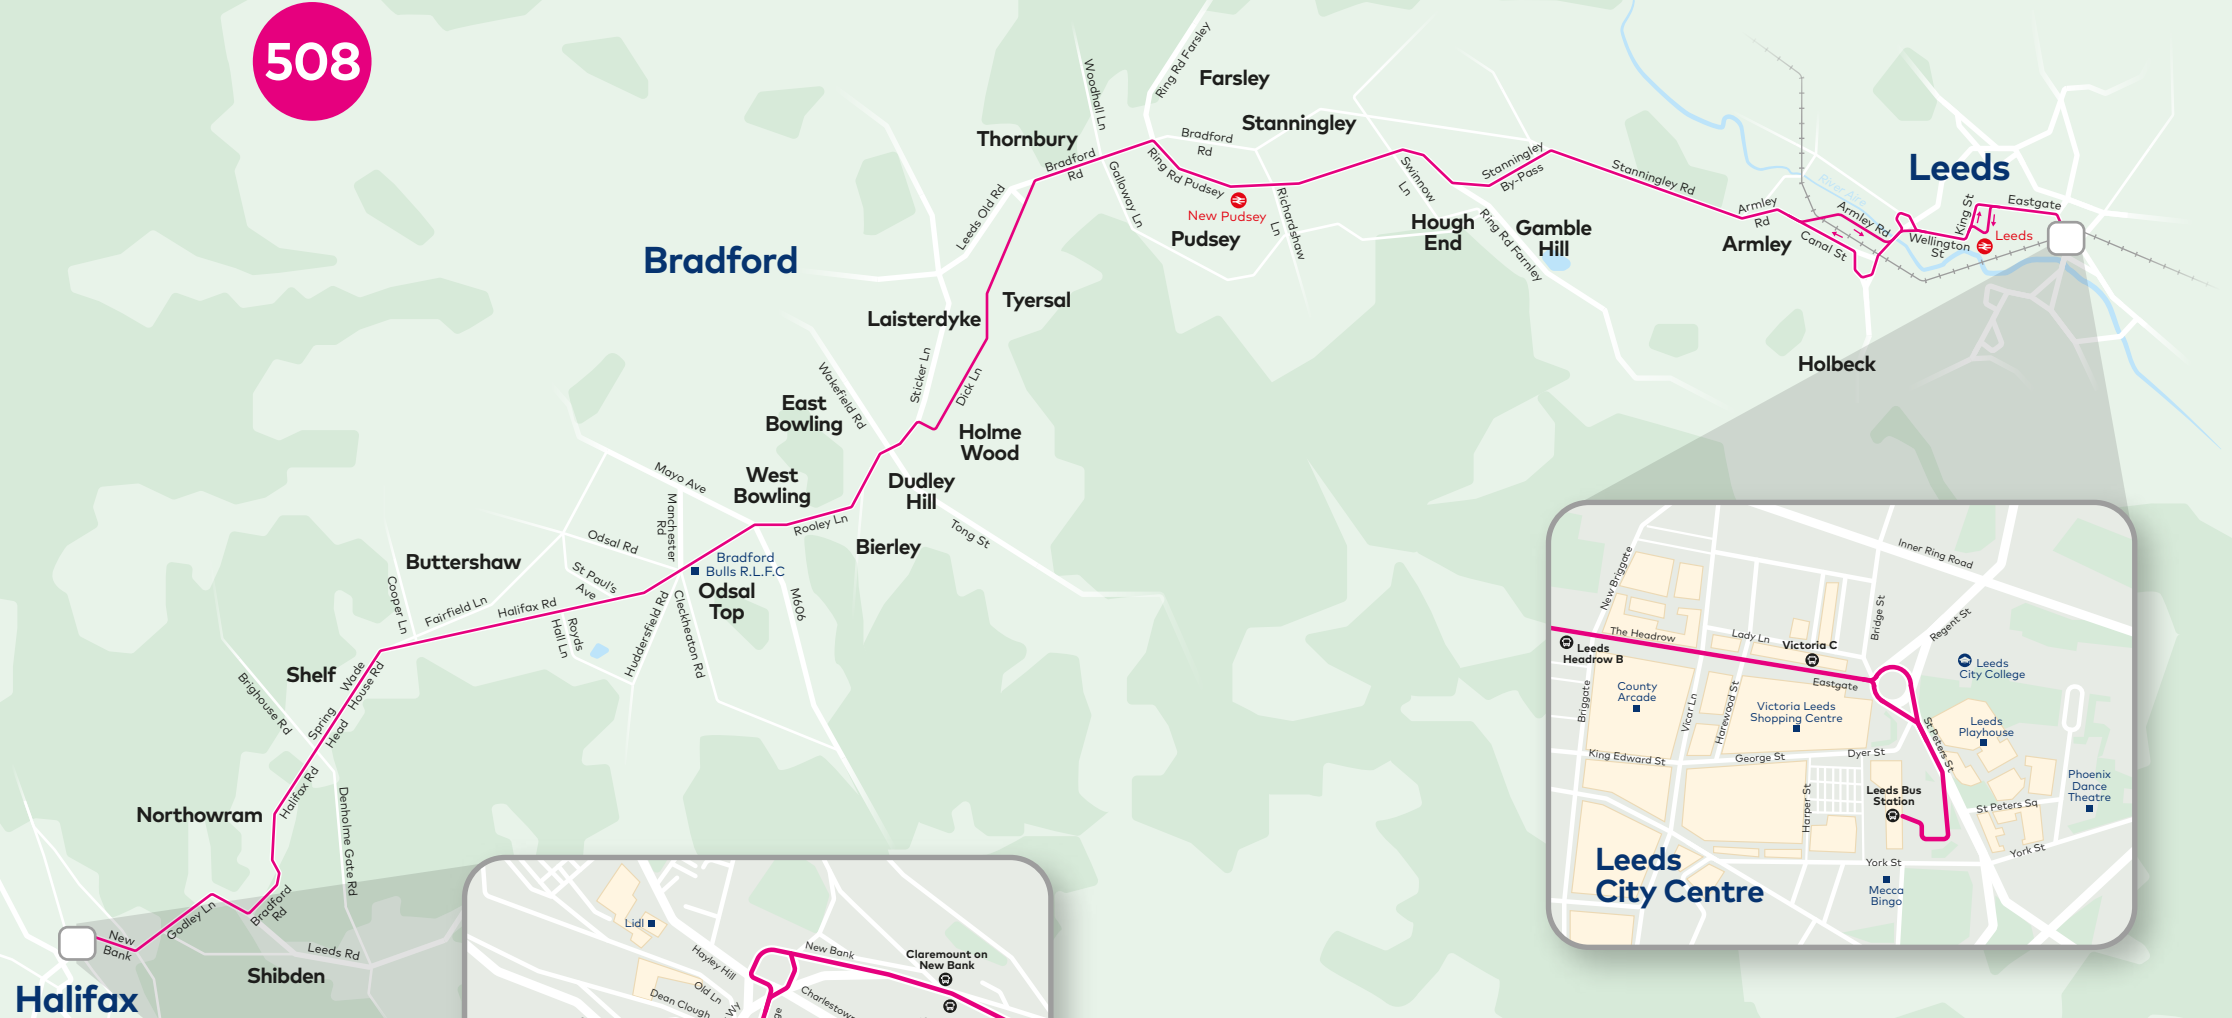

# Halifax to Leeds

**508**

**Key**

- Railway Station
- Bus stop
- School / University

Leeds Headrow B

The Headrow

County Arcade

Victoria C

Victoria Leeds Shopping Centre

Leeds City Centre

Inner Ring Road

Regent St

Bridge St

Lady Ln

Eastgate

Leeds City College

Leeds Playhouse

Phoenix Dance Theatre

Leeds Bus Station

St Peters St

St Peters Sq

York St

York St  
Mecca Bingo

New Briggate

Briggate

King Edward St

Vicar Ln

Harewood St

George St

Dyer St

Harper St