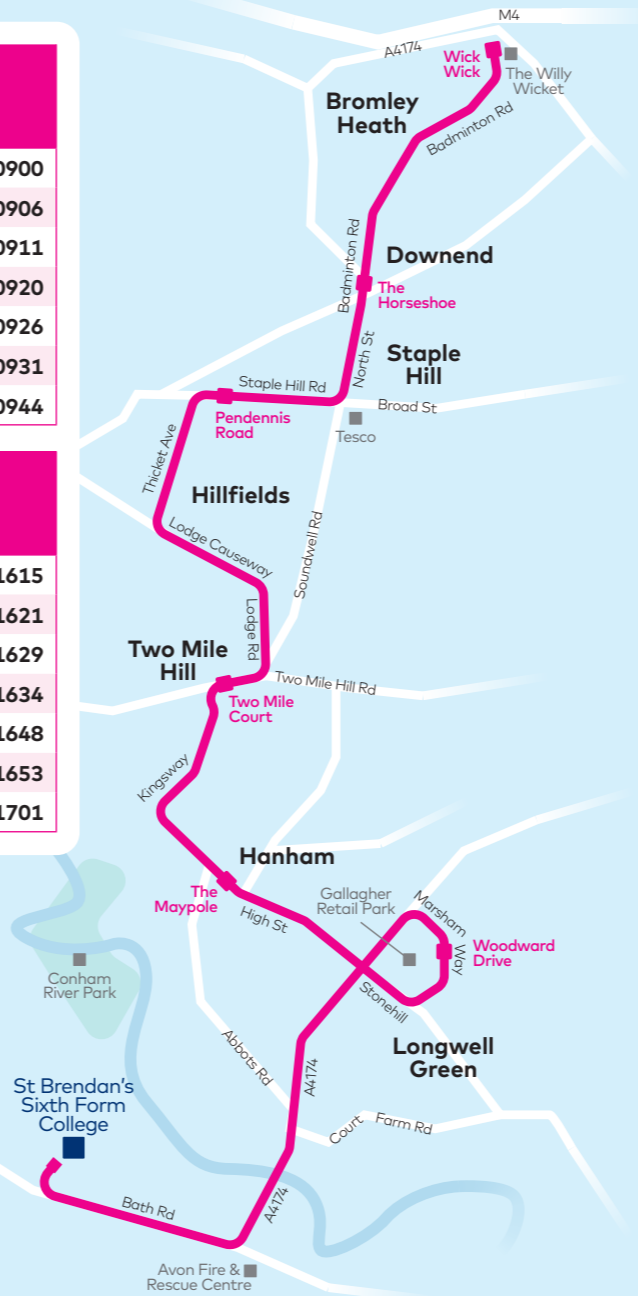

Your dedicated SB1 route to St Brendan's College...

SB1

Your dedicated SB2 route to St Brendan's College...

SB2

Your dedicated SB3 route to St Brendan's College...

SB3

Soundwell to St. Brendan's College college days only

Alma Road	0743
Hollyguest Road	0755
Newton Road Shops	0804
The Crown	0813
St. Brendan's College	0827

St. Brendan's College to Soundwell college days only

St. Brendan's College	1610
The Crown	1618
Newton Road Shops	1626
Hollyguest Road	1636
Alma Road	1651

Downend to St. Brendan's College college days only

Wick Wick	0743	0900
Downend, The Horseshoe	0749	0906
Pendennis Road	0754	0911
Two Mile Court	0804	0920
Hanham, The Maypole	0809	0926
Woodward Drive	0815	0931
St Brendan's College	0827	0944

St. Brendan's College to Downend college days only

St Brendan's College	1455	1615
Woodward Drive	1501	1621
Hanham, The Maypole	1508	1629
Two Mile Court	1514	1634
Pendennis Road	1528	1648
Downend, The Horseshoe	1533	1653
Wick Wick	1540	1701