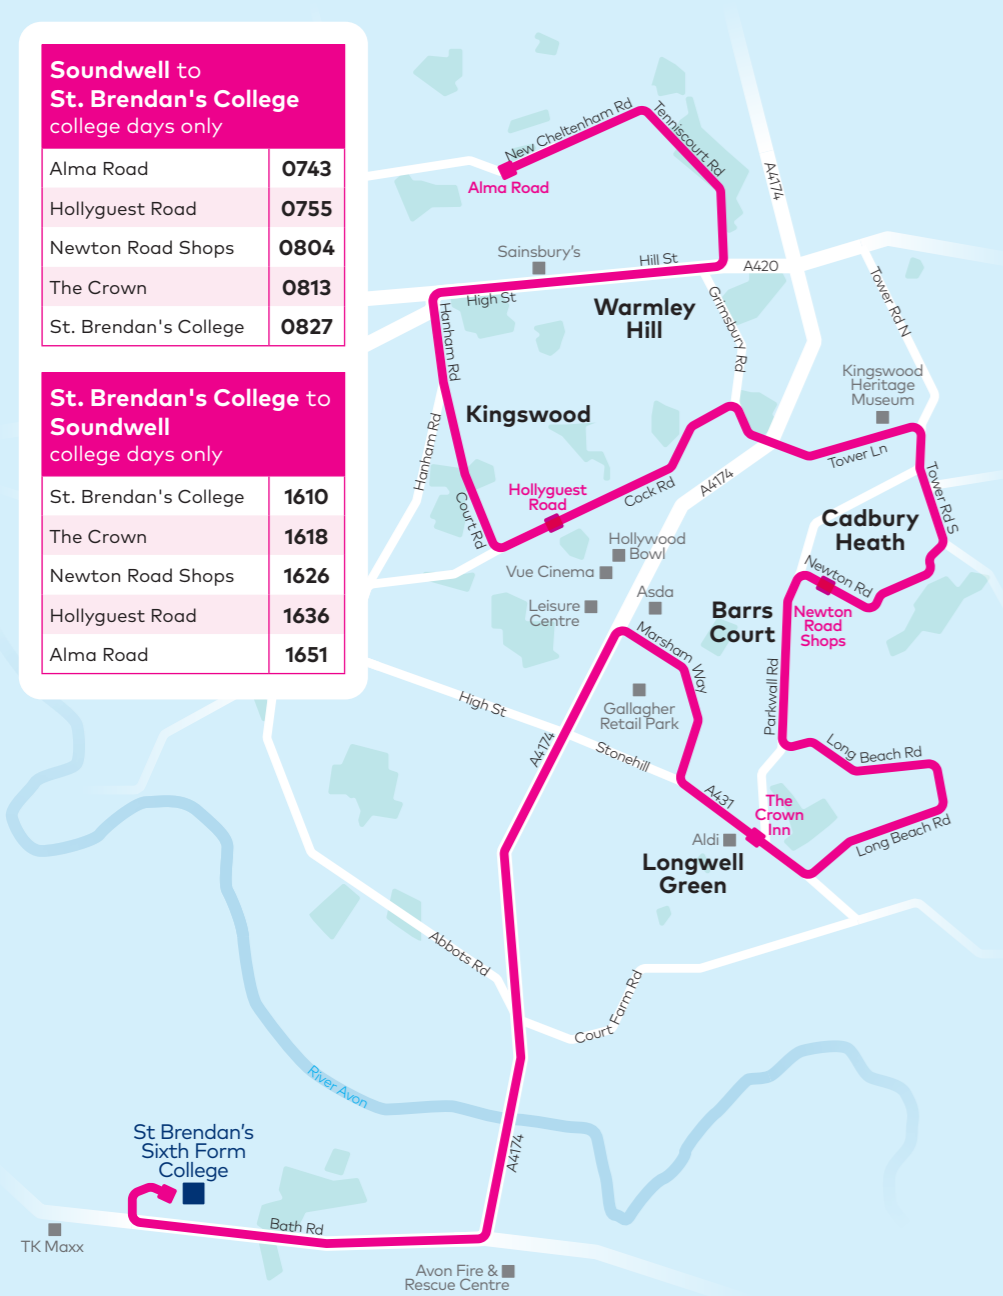

Your dedicated SB1 route to St Brendan's College...

SB1

Your dedicated SB2 route to St Brendan's College...

SB2

Your dedicated SB3 route to St Brendan's College...

SB3

Soundwell to St. Brendan's College college days only

Alma Road	0743
Hollyguest Road	0755
Newton Road Shops	0804
The Crown	0813
St. Brendan's College	0827

St. Brendan's College to Soundwell college days only

St. Brendan's College	1610
The Crown	1618
Newton Road Shops	1626
Hollyguest Road	1636
Alma Road	1651

Downend to St. Brendan's College college days only

Wick Wick	0743	0900
Downend, The Horseshoe	0749	0906
Pendennis Road	0754	0911
Two Mile Court	0804	0920
Hanham, The Maypole	0809	0926
Woodward Drive	0815	0931
St Brendan's College	0827	0944

St. Brendan's College to Downend college days only

St Brendan's College	1455	1615
Woodward Drive	1501	1621
Hanham, The Maypole	1508	1629
Two Mile Court	1514	1634
Pendennis Road	1528	1648
Downend, The Horseshoe	1533	1653
Wick Wick	1540	1701