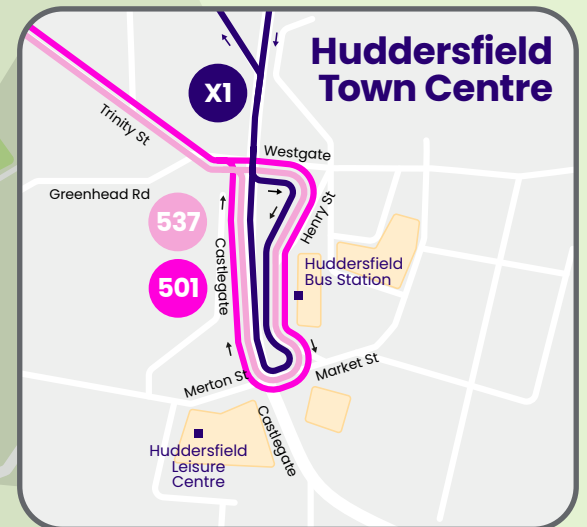

Halifax

Halifax Town Centre

Halifax to Huddersfield

501 X1 537

Siddal

537

West Vale

Elland

501

Lindley

Oakes

Birchenclyffe

X1

Marsh

537

Huddersfield

Huddersfield Town Centre

Halifax Town Centre

501 X1

Broad
Street
Plaza
Shopping
Centre

Sainsbury's

Winding Rd

Halifax
Bus Station

Broad St

Huddersfield
Bus Station

Merton St

Market St

Huddersfield
Leisure
Centre

Castlegate