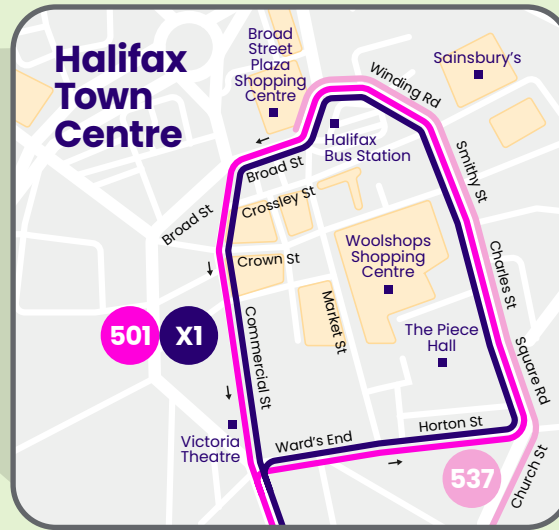

Halifax

Halifax Town Centre

Halifax to Huddersfield

501 X1 537

Siddal

537

West Vale

Elland

501

Lindley

Oakes

Birchenclyffe

X1

Marsh

537

Huddersfield

Huddersfield Town Centre

Halifax Town Centre

501 X1

Broad
Street
Plaza
Shopping
Centre

Sainsbury's

Winding Rd

Halifax
Bus Station

Broad St

Huddersfield
Bus Station

Merton St

Market St

Huddersfield
Leisure
Centre

Castlegate