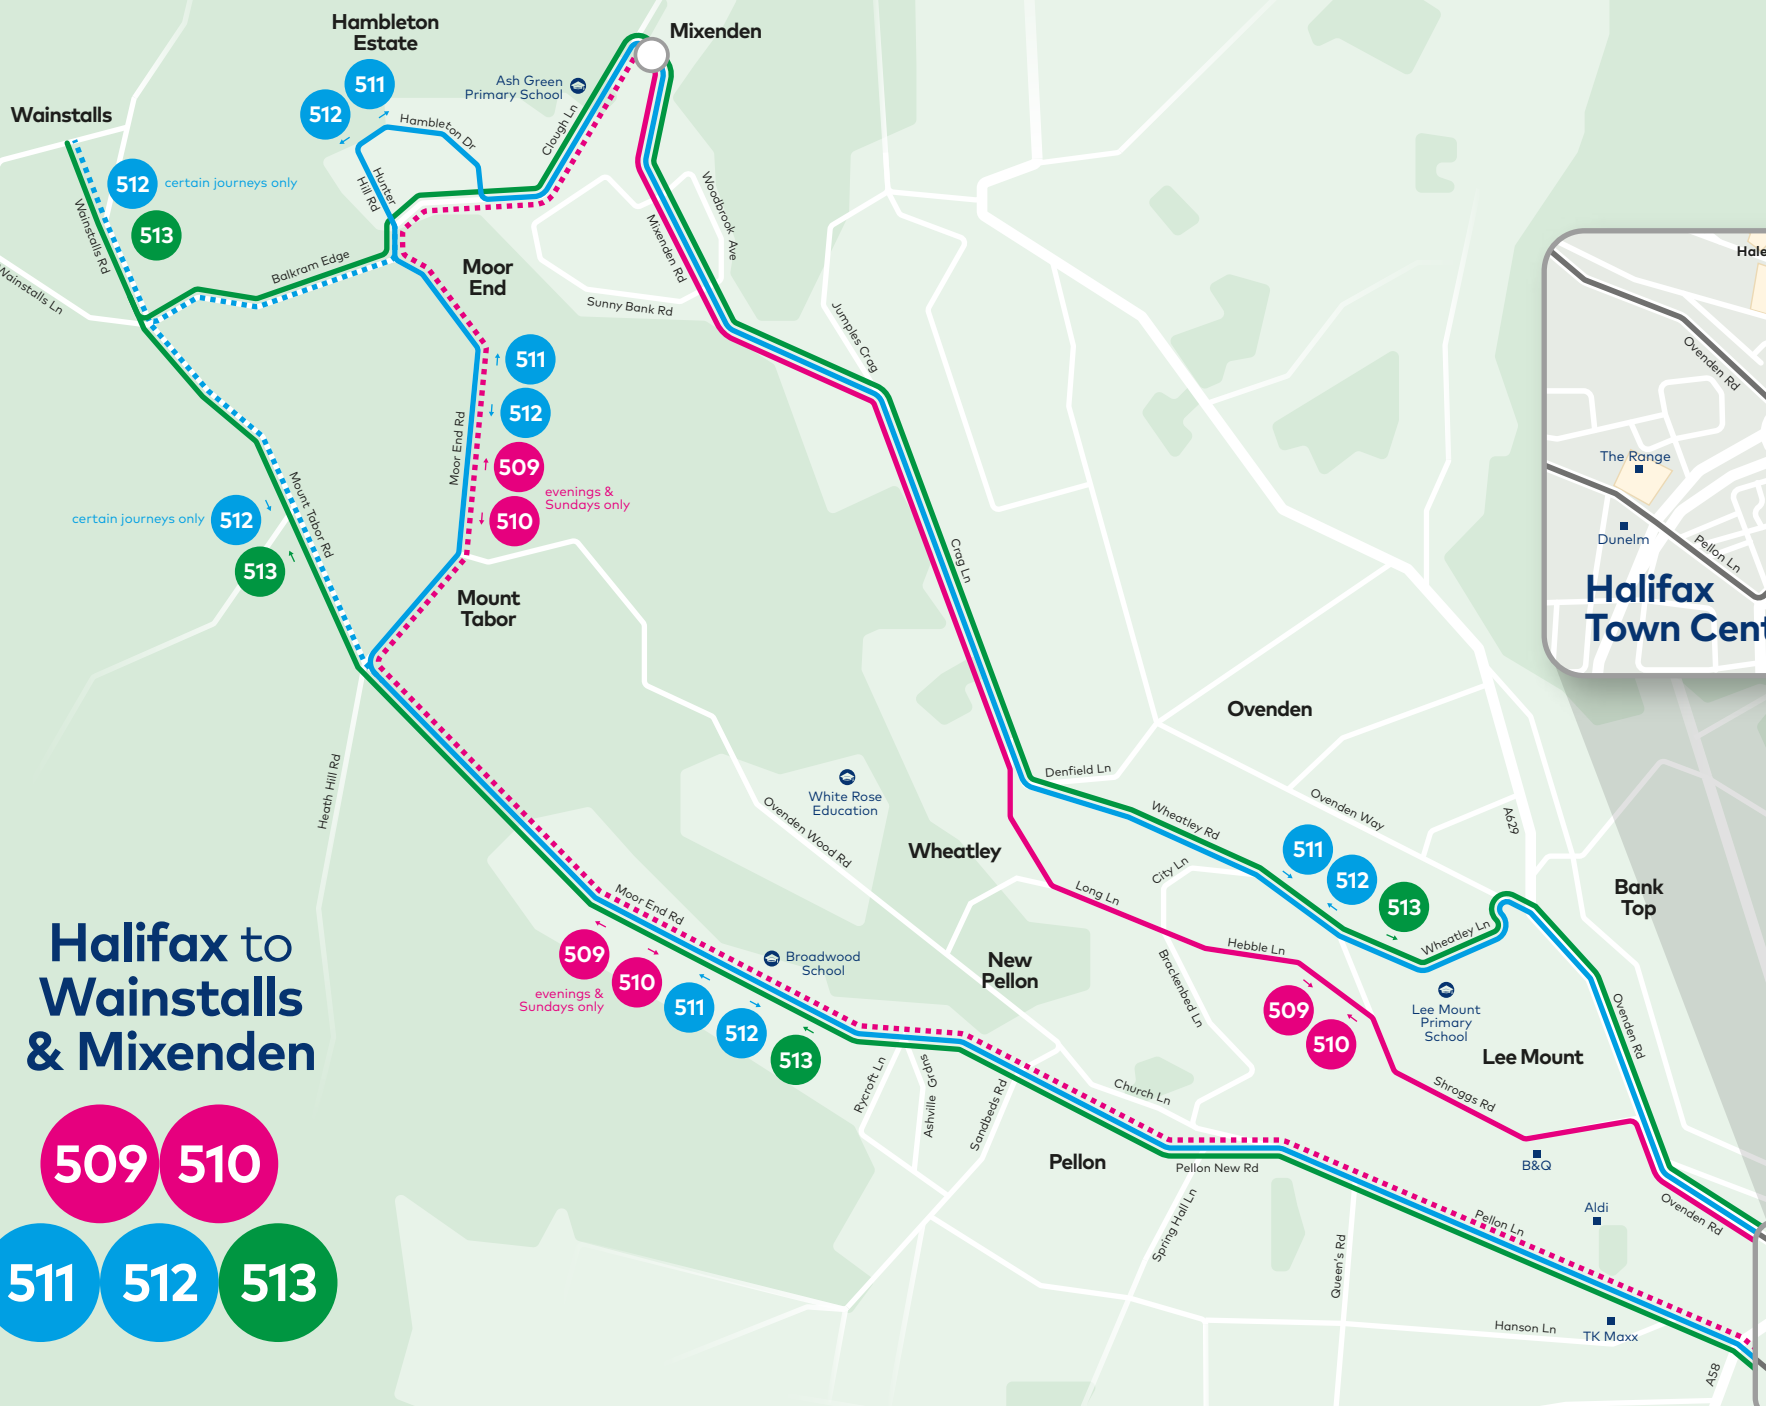

Key

- Bus stop
- School

Halifax to Wainstalls & Mixenden

509 510
511 512 513

Lidl ■

Haley Hill

Hayley Hill

New Bank

Old Ln
Dean Clough

Burdock Wy

Ovenden Rd

North Gate North Bridge

Charlestown Rd

The Range ■

Broad Street Plaza Shopping Centre ■

Sainsbury's ■

Dunelm ■

Pellon Ln

Winding Rd

Halifax Bus Station ■

Wade St

Broad St

Crossley St

Halifax Town Centre

Market St

Woolshops Shopping Centre ■