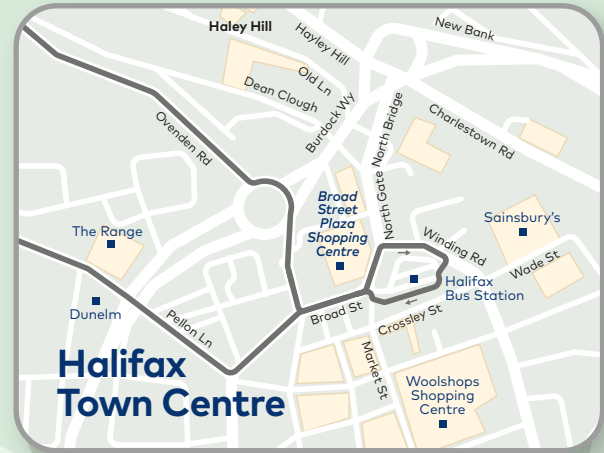

Key

- Bus stop
- School

Halifax to Wainstalls & Mixenden

509 510
511 512 513

Lidl ■

Haley Hill

Hayley Hill

New Bank

Old Ln
Dean Clough

Burdock Wy

Ovenden Rd

North Gate North Bridge

Charlestown Rd

The Range ■

Broad Street Plaza Shopping Centre ■

Sainsbury's ■

Dunelm ■

Pellon Ln

Winding Rd

Halifax Bus Station ■

Wade St

Broad St

Crossley St

Halifax Town Centre

Market St

Woolshops Shopping Centre ■