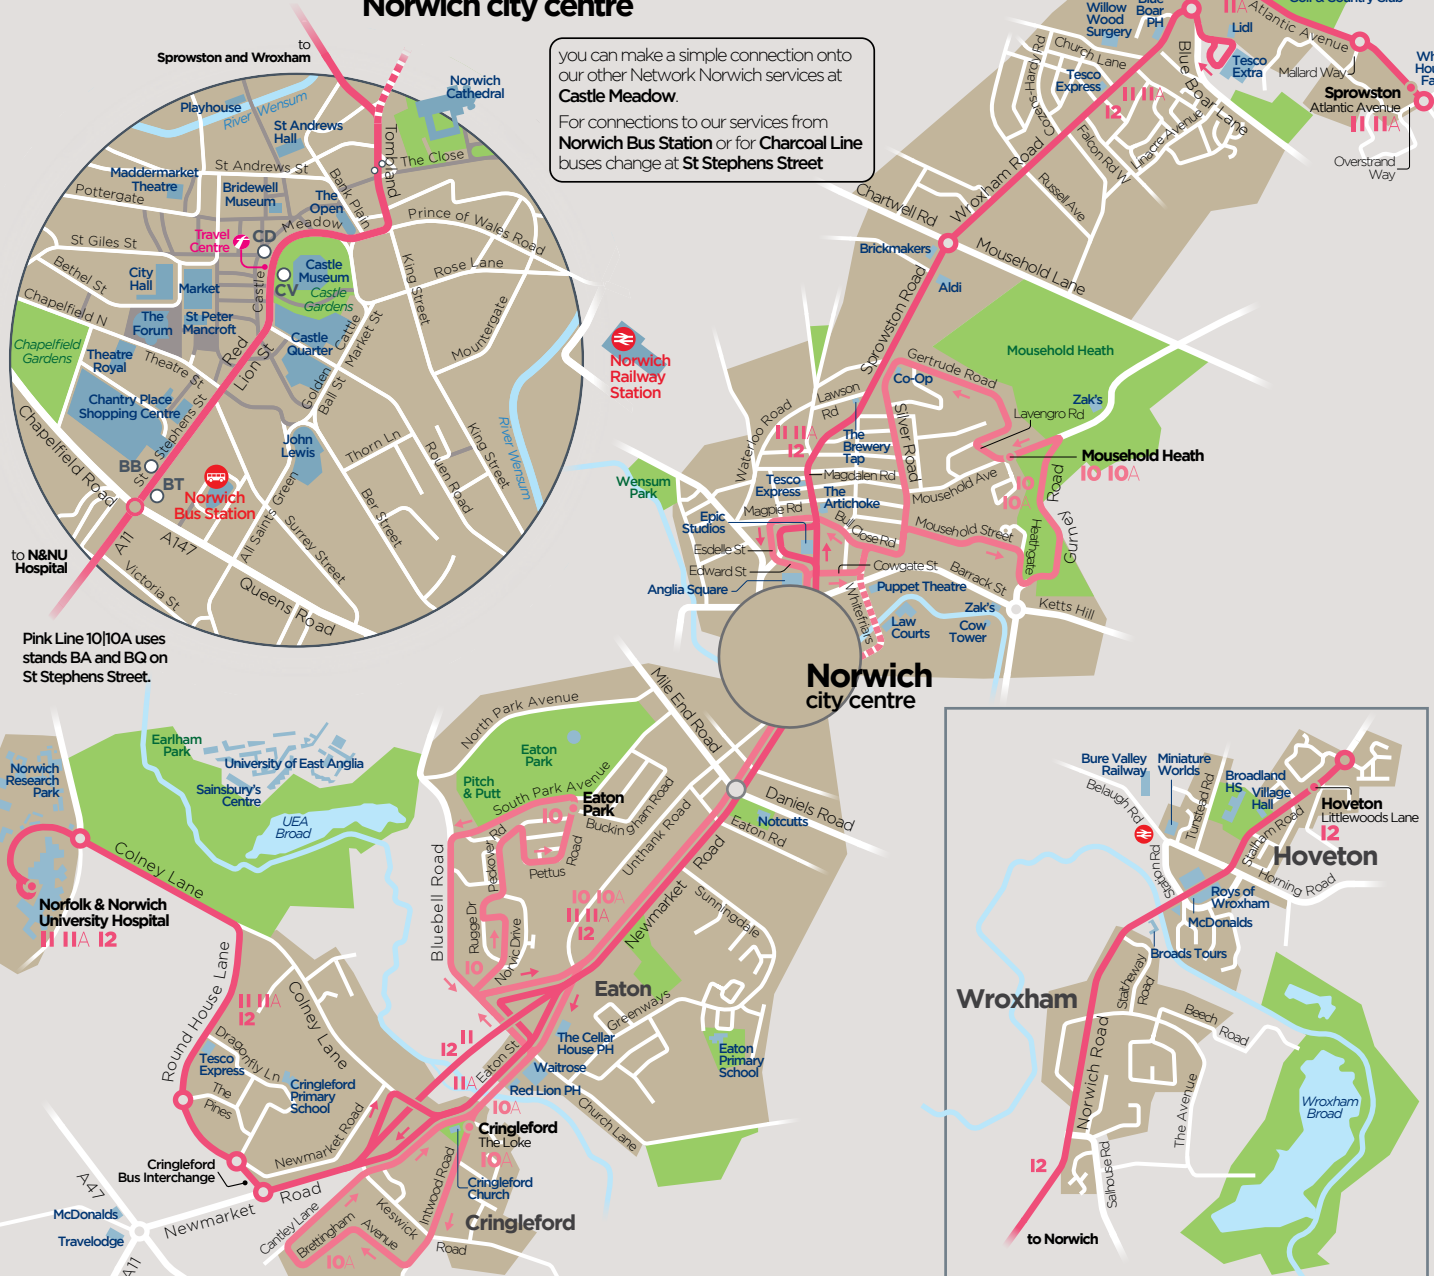

# PINK LINE

up to every 15 mins between

**N&NU Hospital**

Newmarket Road

**City Centre**

Sprowston Road & Wroxham Road

**Sprowston 11 11A**

**Wroxham & Hoveton 12**

also calling at  
Cringelford & Eaton 11A

network  
**Norwich**

TIMES • FARES • MAPS

includes  
**10 10A**  
Household  
Eaton Park  
Cringelford

pay  
contactless

BUS TIMES  
from 24th July 2022

from **First Eastern Counties**

your simple route guide to the

Pink Line 10/10A uses stands BA and BQ on St Stephens Street.