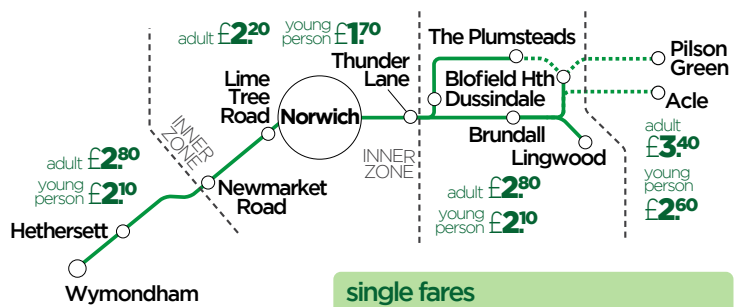

14
15
15A

GREEN LINE

up to every 15 mins between

Wymondham then
Dussindale 14
Hethersett or continuing to
Brundall 15 15A
City Centre Blofield Heath **15**
Rail Station  Lingwood **15A**
Acle **15B** at peak times

heading to the hospital?
simply change bus at **Cringleford Bus Interchange**

Acle
Kings Head PH
Norwich Rd
Post Office
Co-op
Belington Rd
Acle

Welcome to the GREEN LINE 14 15

along Newmarket Road & Yarmouth Road to and from the city centre & Rail Station

You can catch a Green Line bus...

between Wymondham & the city centre up to **every 30 minutes** Monday - Saturday daytimes
 between the city centre & Dussindale or Brundall up to **every 30 minutes** Monday - Saturday daytimes
 and beyond Brundall up to **every hour** Monday - Saturday daytimes

Sunday buses operate from Dussindale to the city centre. For Hethersett & Wymondham use Turquoise Line 13A & 13B

great value fares...

single fares to & from the city and Rail Station

all **Norwich** all **day**