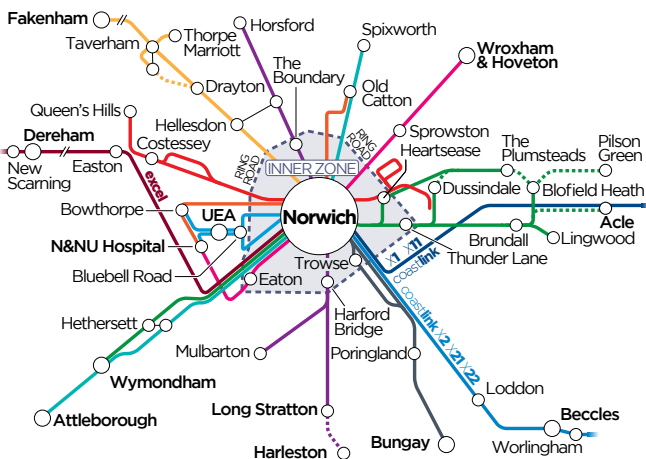

Cover Photo: ©Martin Pettitt (via Flickr)

network Norwich buses, made simple...

The Green Line is one of our nine frequent colour-coded Network Norwich bus routes...ideal for easy connections all across the city with great value tickets for unlimited travel...