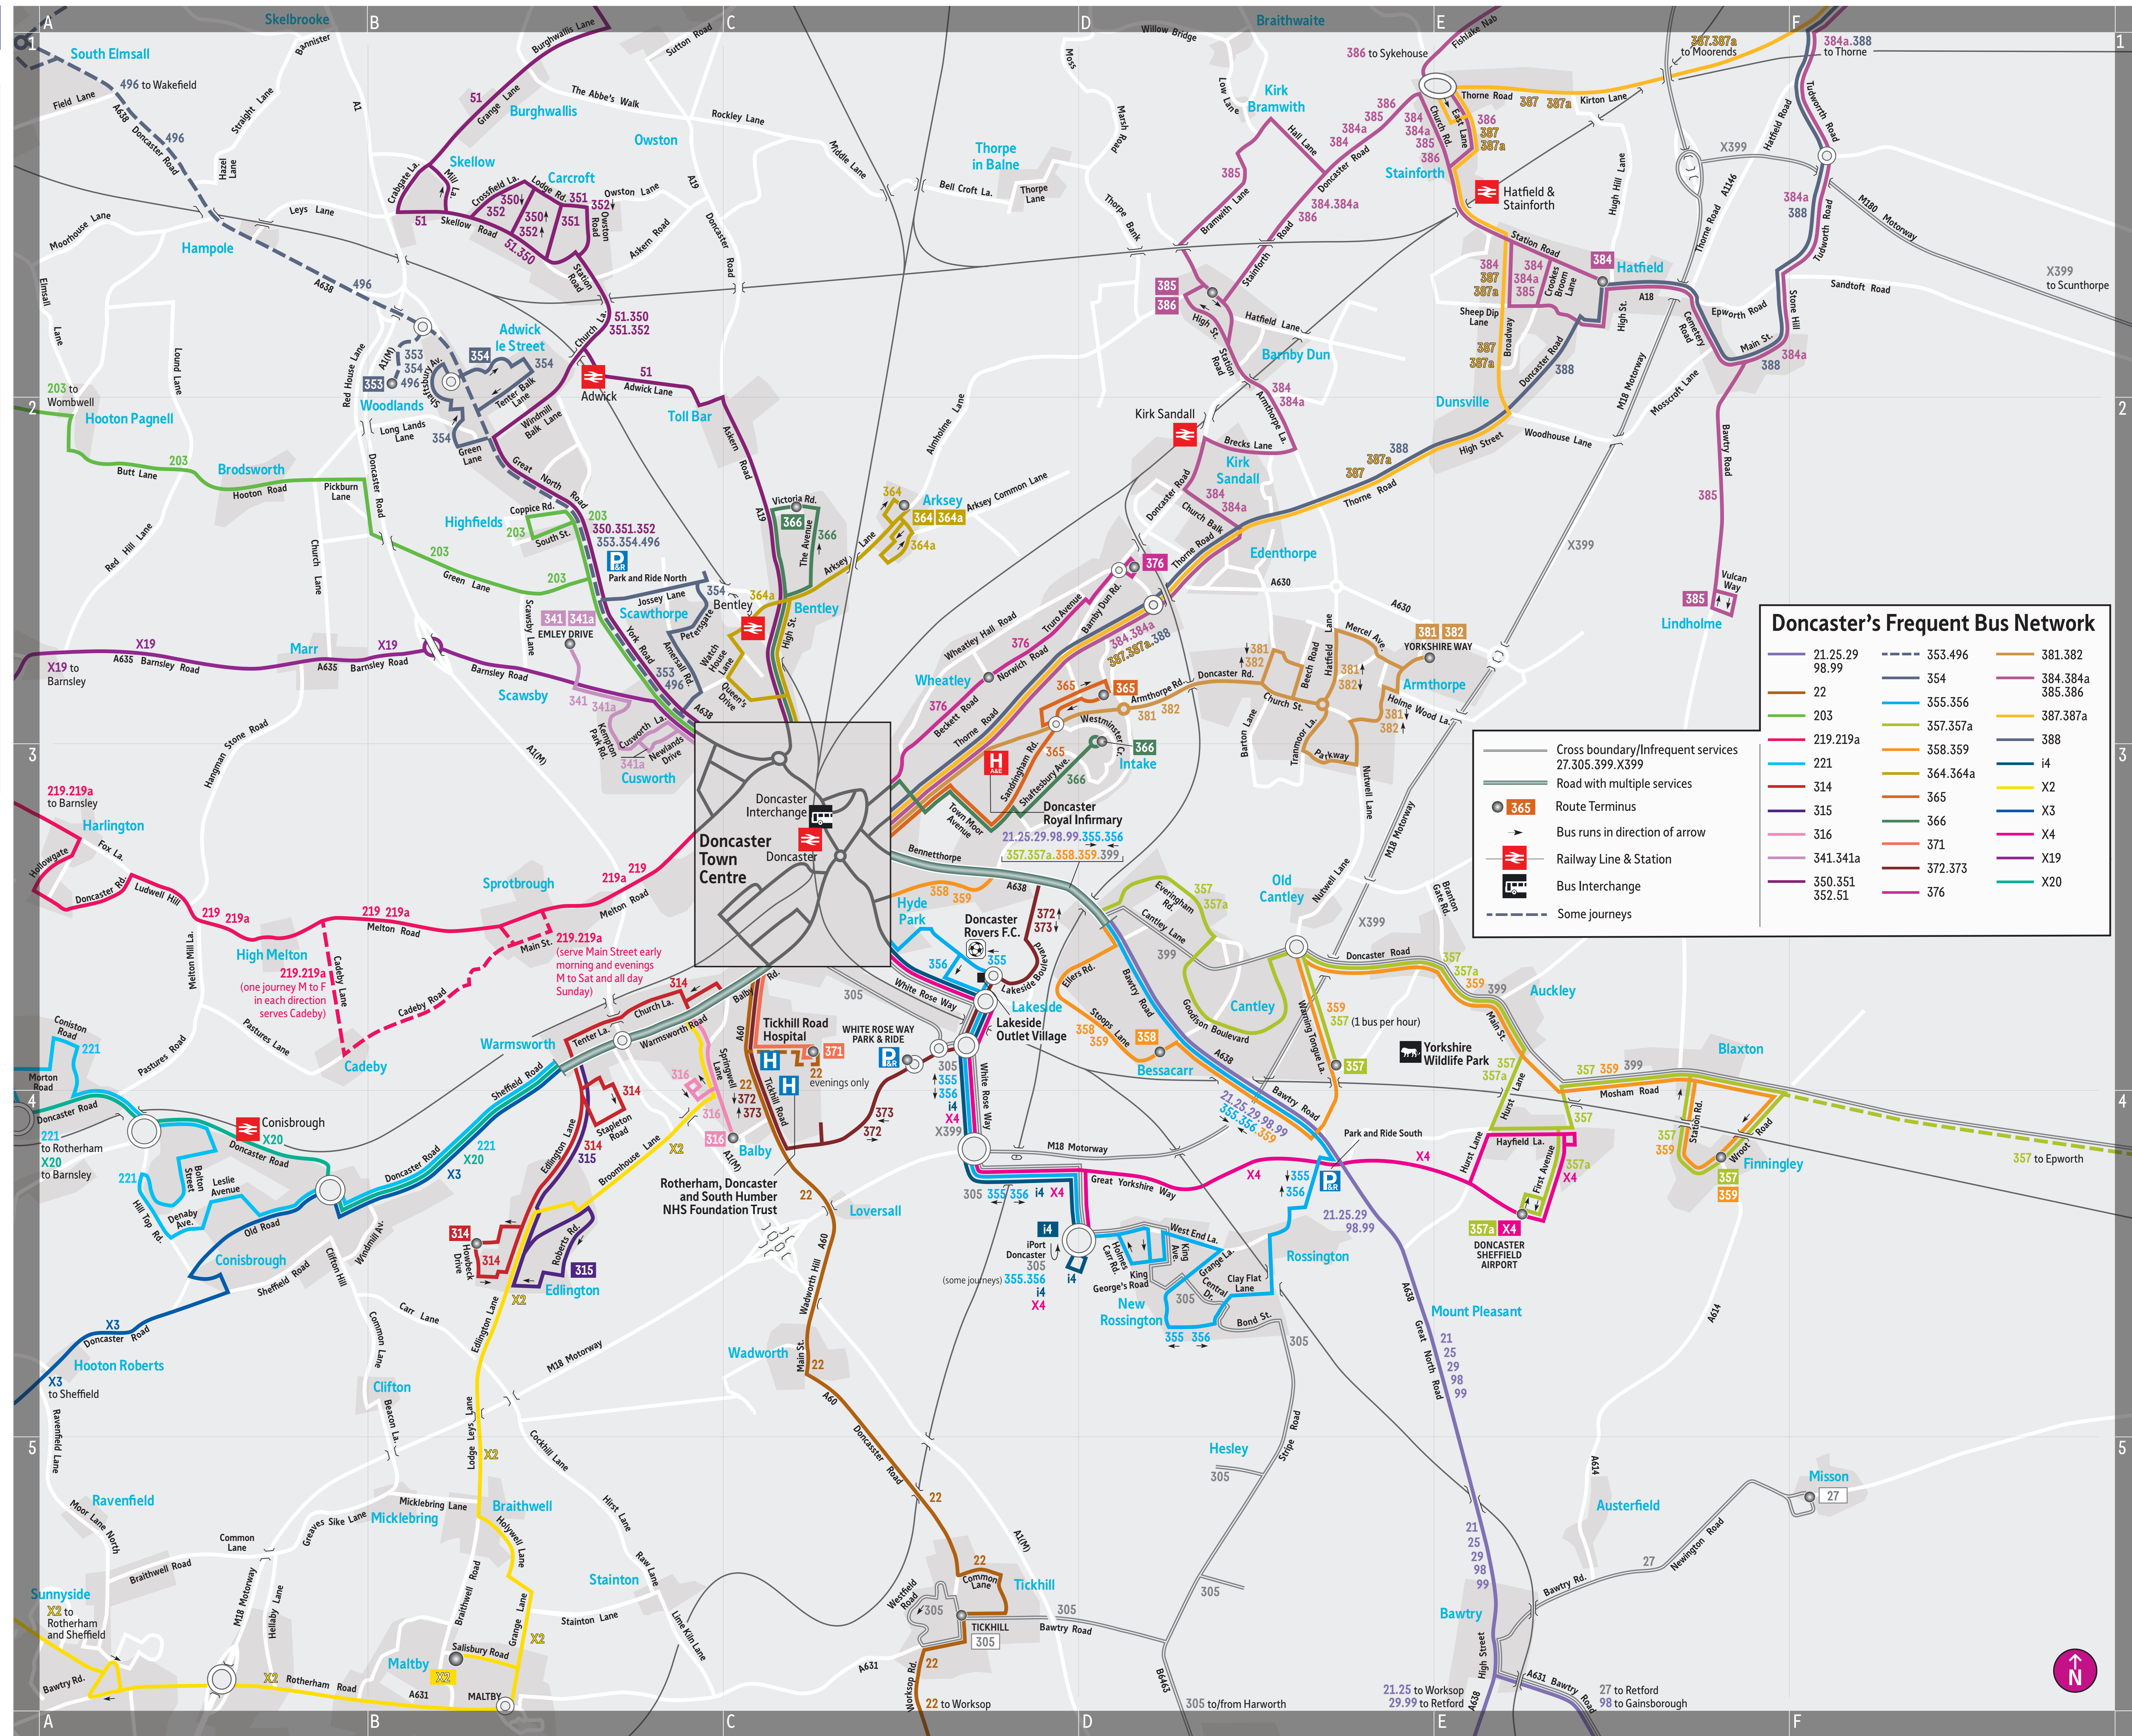

Doncaster Public Transport Map

Doncaster town centre map

Check for service disruptions at travelsouthyorkshire.com/Disruptions

or scan this QR code by using the camera app on your phone