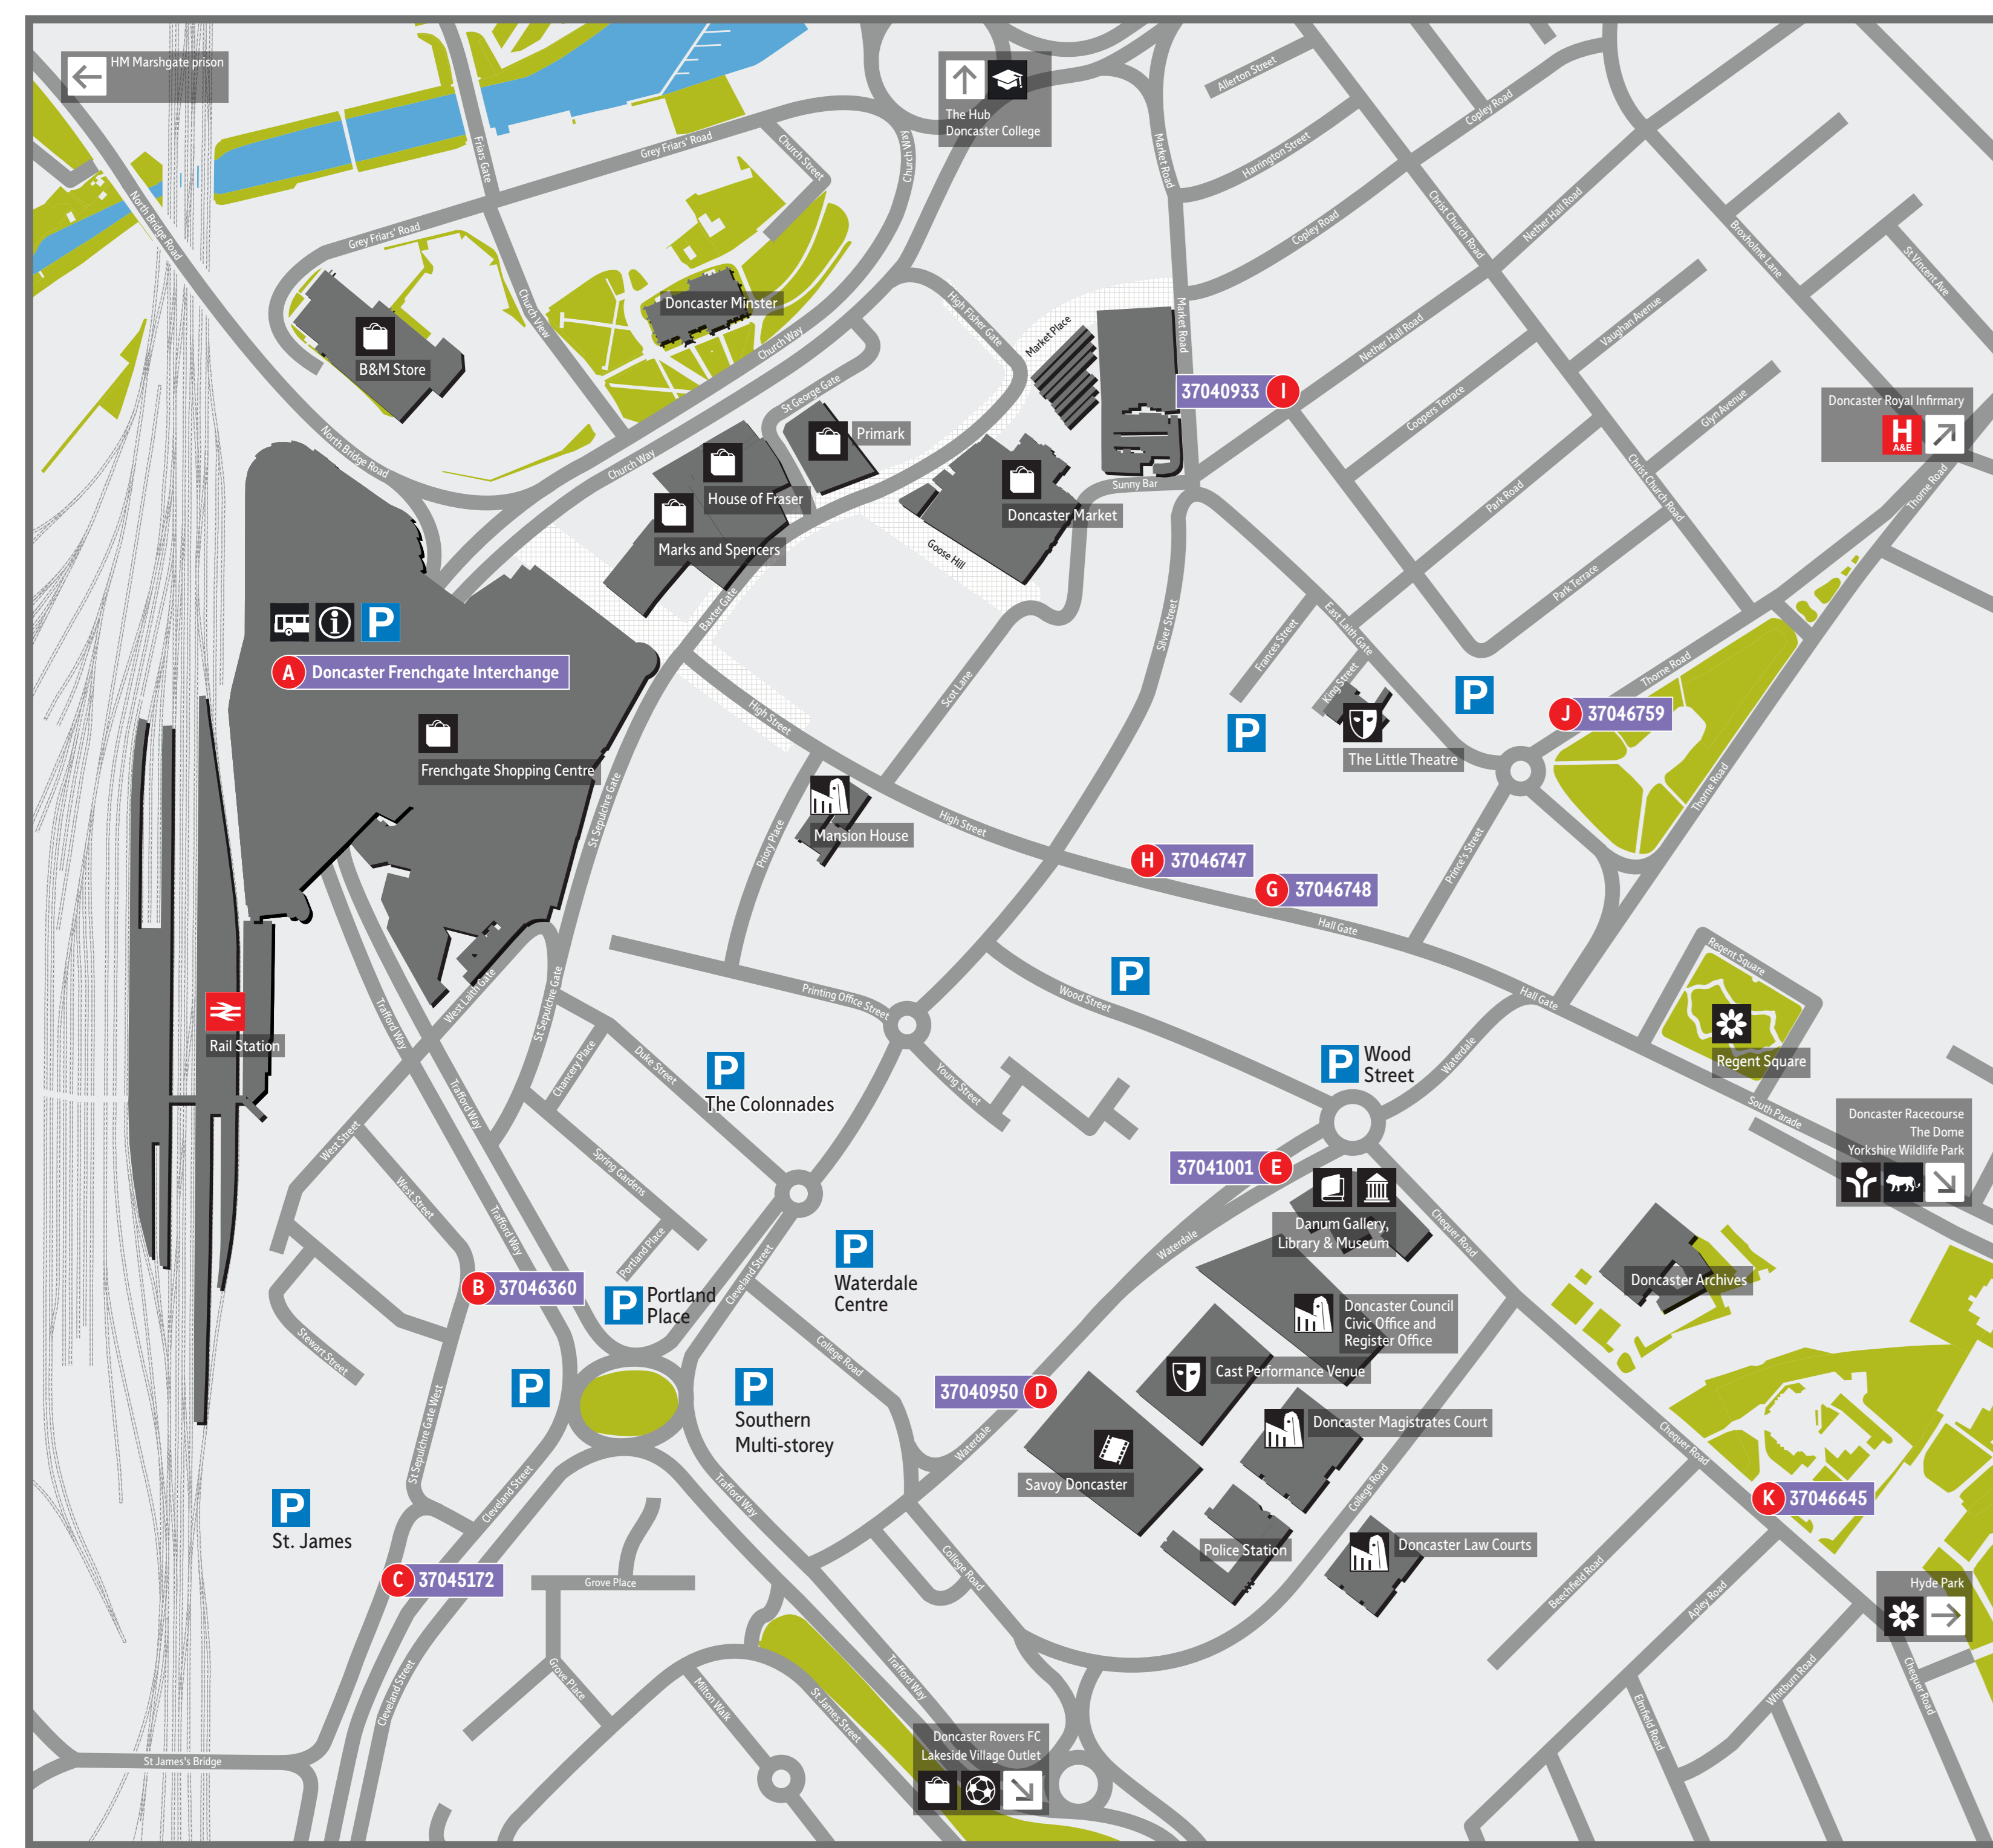

Doncaster Public Transport Map

Doncaster town centre map

Check for service disruptions at travelsouthyorkshire.com/Disruptions

or scan this QR code by using the camera app on your phone