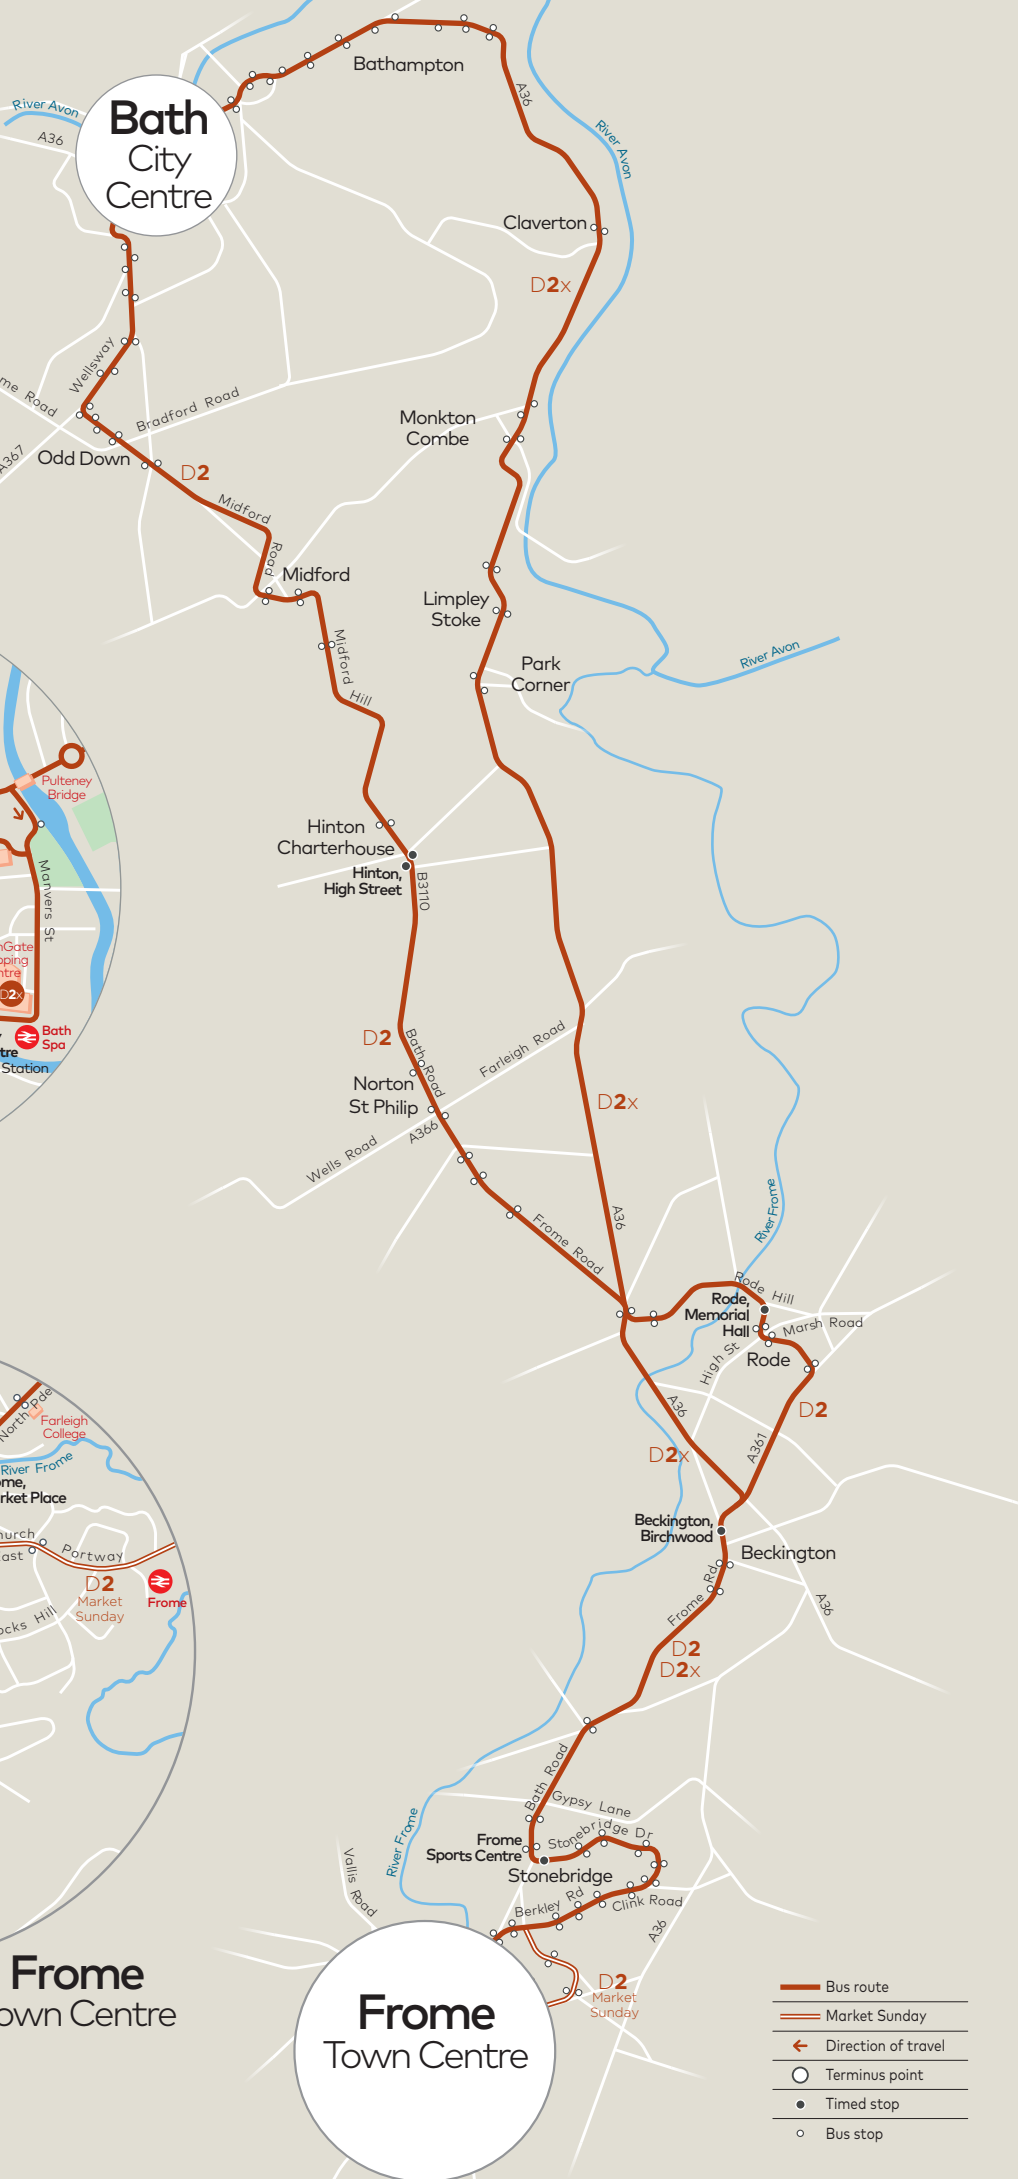

Service Number	D2	D2	D2
Bath, Bus Station	2010	2110	2315
Hinton Charterhouse, High Street	2028	2126	2331
Rode, Memorial Hall	2040	2137	2342
Beckington, Birchwood	2045	2142	2347
Frome Sports Centre	2053	2149	2354
Frome, Market Place	2101	2157	0002
Frome, Sainsbury's Superstore	2112	2207	0012

Service Number	D2	D2
Bath, Bus Station	2200	2310
Hinton Charterhouse, High Street	2217	2327
Rode, Memorial Hall	2229	2338
Beckington, Birchwood	2234	2344
Frome Sports Centre	2241	2351
Frome, Market Place	2250	0000
Frome, Sainsbury's Superstore	2301	0010

Service Number	D2x	D2	D2x
Frome, Sainsbury's Superstore	2117	2212	0014
Frome, Market Place	2125	2220	0022
Frome Sports Centre	2130	2226	0027
Beckington, Birchwood	2137	2233	0034
Rode, Memorial Hall	—	2239	—
Hinton Charterhouse, High Street	—	2251	—
Bath, Bus Station	2204	2310	0101

D2 **D2x**

Bath City Centre

Frome Town Centre

Frome Town Centre

- Bus route
- Market Sunday
- Direction of travel
- Terminus point
- Timed stop
- Bus stop