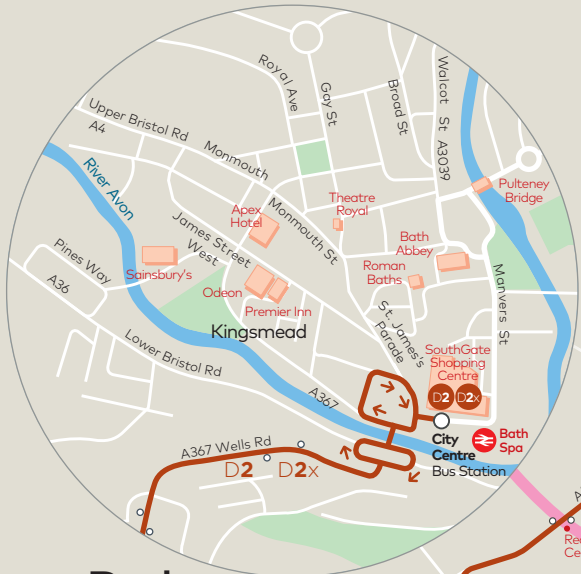

D2 D2x

Bath City Centre

Bath City Centre

- Bus route
- Frome Market Sunday Diversion
- Certain journeys only
- Direction of travel
- Terminus point
- Timed stop
- Bus stop

Which ticket zones?
Bath Zone - tickets valid between Bath Bus Station and Midford, Clearbrook Farm and Odd Down Recycling Centre
West of England Zone - tickets valid throughout
See firstbus.co.uk/zones