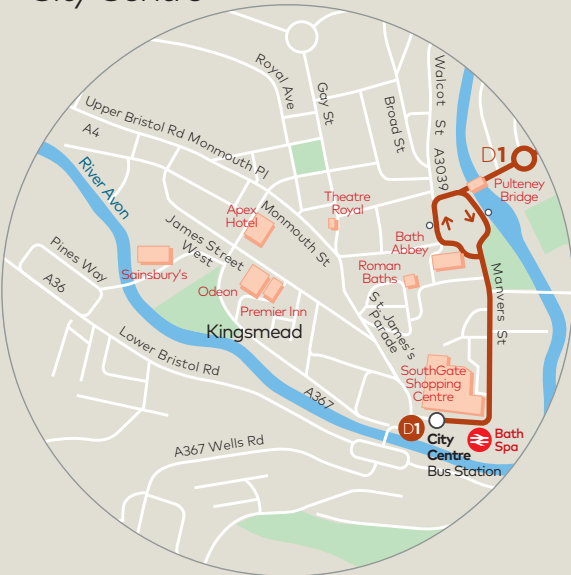

Sunday and Public Holidays (except Christmas Day, Boxing Day and New Year's Day)

	Service Number	D1	D1	D1	D1	D1	D1	D1	D1	D1	D1	D1	D1	
Warminster, Market Place		0803	0903	1003	1103	1203	1303	1403	1503	1603	1703	–	–	–
Boreham, The Dene (N)		0808	0908	1008	1108	1208	1308	1408	1508	1608	1708	–	–	–
Warminster, Market Place	arr	0813	0913	1013	1113	1213	1313	1413	1513	1613	1713	–	–	–
Warminster, Market Place	dep	0820	0920	1020	1120	1220	1320	1420	1520	1620	1720	–	–	–
Westbury, Haynes Road (N)		0831	0931	1031	1131	1231	1331	1431	1531	1631	1731	–	–	–
North Bradley, Manor Farm (W)		0844	0944	1044	1144	1244	1344	1444	1544	1644	1744	1846	1946	2046
Trowbridge, Fore Street		0856	0956	1056	1156	1256	1356	1456	1556	1656	1756	1856	1956	2056
Bradford-on-Avon, Town Bridge		0905	1005	1105	1205	1305	1405	1505	1605	1705	1805	1908	2008	2108
Winsley, Wheatsheaf Junction		0918	1018	1118	1218	1318	1418	1518	1618	1718	1818	1924	2024	2124
St. George's Hill		0932	1032	1132	1232	1332	1432	1532	1632	1732	1832	1934	2034	2134
Bath, Bus Station		0946	1046	1146	1246	1346	1446	1546	1646	1746	1846	1944	2044	2144

Notes: R - Serves on request to set down only 24 - This service is operated by Beeline Coaches

Bath City Centre

Bath City Centre

- Bus route
- Occasional journeys
- Direction of travel
- Terminus point
- Timed stop
- Bus stop