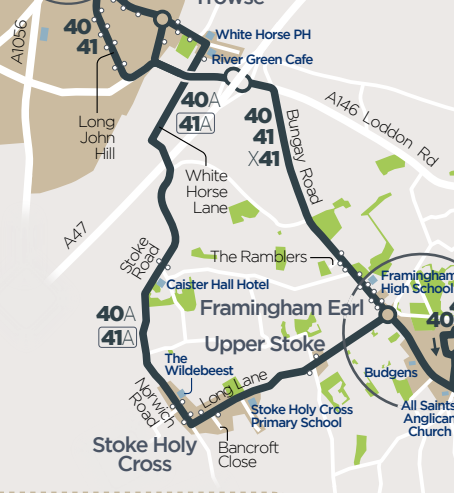

Norwich City Centre

your simple **route guide** to the

CHARCOAL LINE

St Stephens Street

Norwich Railway Station

- Certain journeys only
- bus stop
- buses travel one way along this section
- terminus point
- some journeys only

buses continue to & from **Bungay & Norwich**

buses run one-way around Woodton

buses continue to & from **Halesworth**