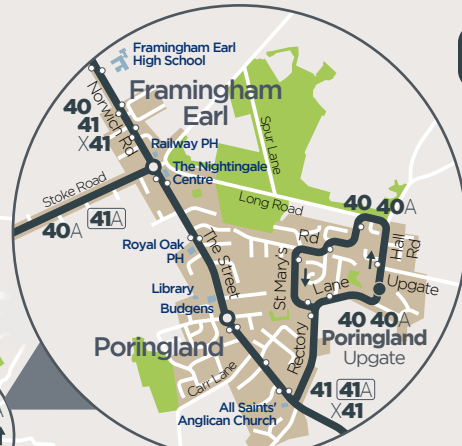

Mondays to Fridays except public holidays

Halesworth Durban Close

Halesworth Saxons Way/Co-Op

Halesworth Norwich Rd for Rail Stn

Ilketshall St Lawrence School

Bungay Hillside Rd West/Queens Rd

Bungay St Johns Road layby

Bungay Hillside Rd East/Co-op

Bungay St Mary's Street

Ditchingham Hollow Hill Road

Woodton Kings Head

Kirstead bus shelter

Brooke St Peters Road

Brooke Norwich Road/Kings Head

Poringland Uppgate

Norwich City Centre

your simple **route guide** to the

CHARCOAL LINE

St Stephens Street

Norwich Railway Station

- Certain journeys only
- bus stop
- buses travel one way along this section
- terminus point
- some journeys only

buses continue to & from **Bungay & Norwich**

buses run one-way around Woodton

buses continue to & from **Halesworth**