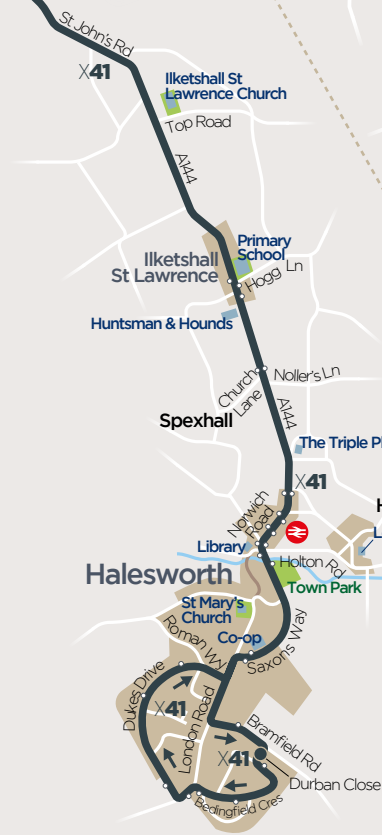

Bungay Hillside Rd East/Co-op

Bungay St Mary's Street

Ditchingham Hollow Hill Road

Woodton Kings Head

Kirstead bus shelter

Brooke St Peters Road

Brooke Norwich Road/Kings Head

Poringland Uppgate

Norwich City Centre

your simple **route guide** to the

CHARCOAL LINE

St Stephens Street

Norwich Railway Station

- Certain journeys only
- bus stop
- buses travel one way along this section
- terminus point
- some journeys only

buses continue to & from **Bungay & Norwich**

buses run one-way around Woodton

buses continue to & from **Halesworth**