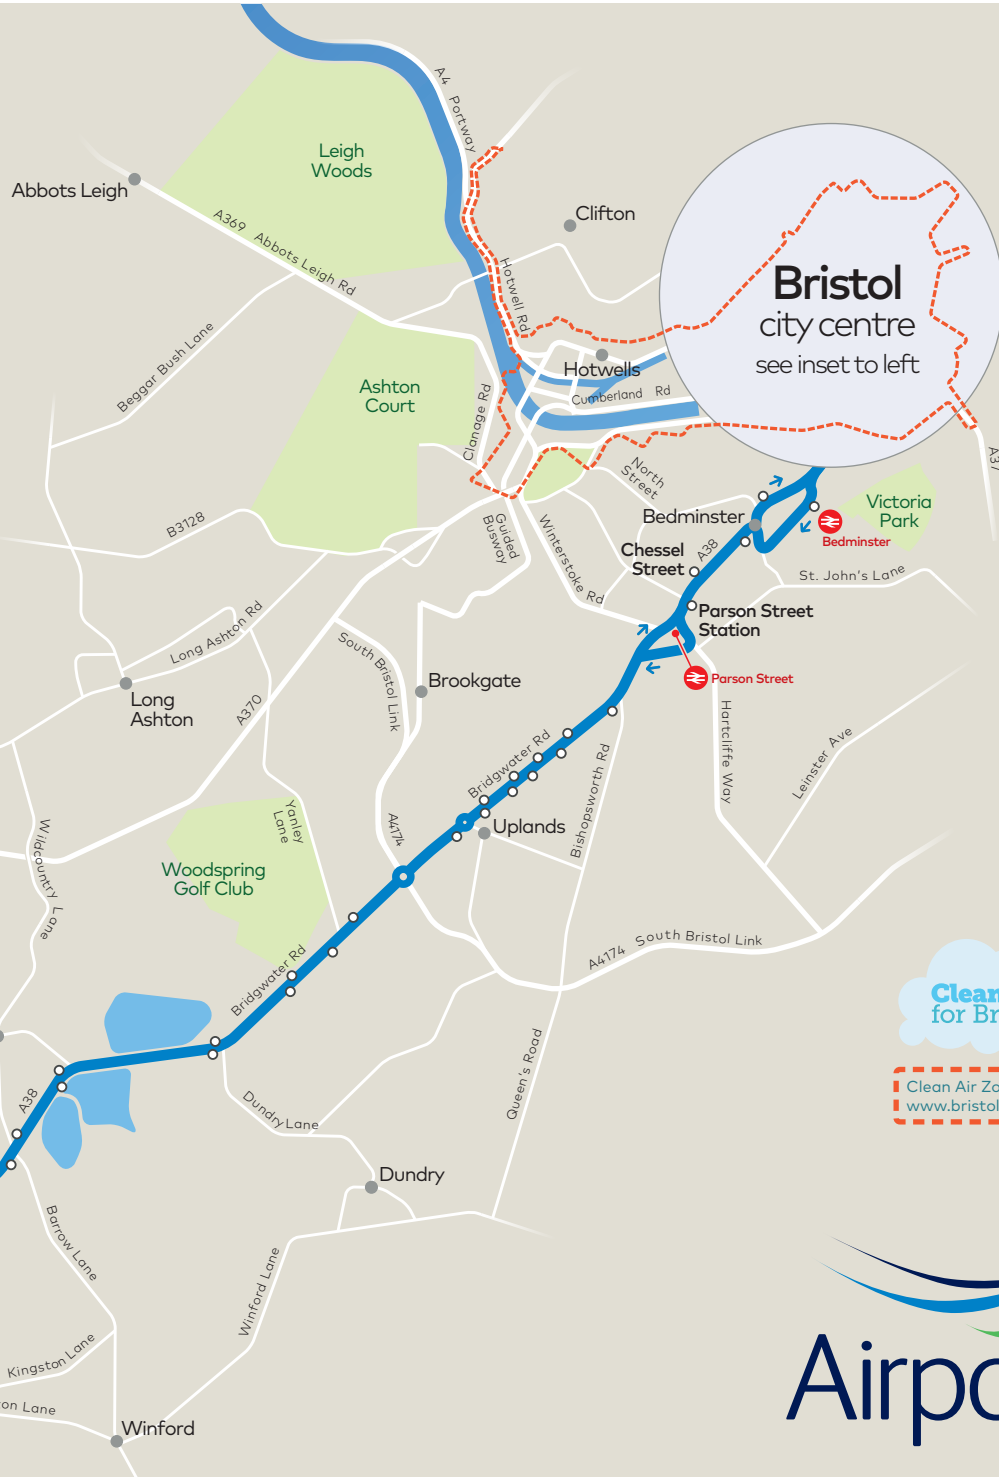

Note: DO - On this journey, the bus will only stop to drop customers off after leaving Bristol Airport

Bristol Airport - Bristol Bus Station

via Bristol Temple Meads Station ⇌

Sunday (except Christmas Day and New Year's Day)

Bristol city centre

○ Bus stop
→ Direction of travel

Clean Air for Bristol
Clean Air Zone
www.bristol.gov.uk/cleanairzone

Looking for the A3 to Weston-super-Mare?
This service departs from the Airport Bus Station, Stand 23.