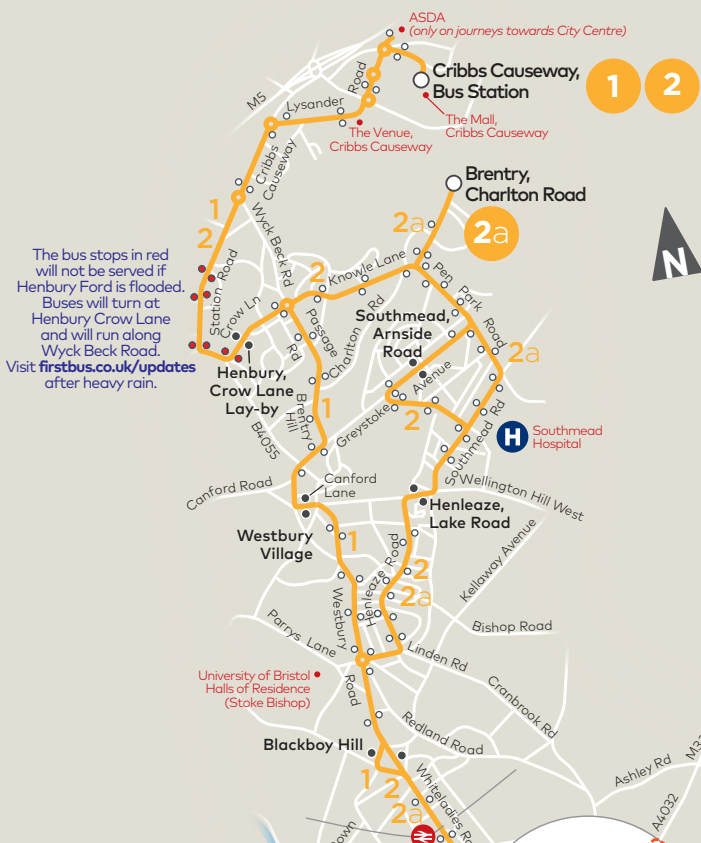

Service Number	2	1	2	1	2	1	2	1
<b>Stockwood, The Coots</b>	2050	–	2130	–	2210	–	2300	–
West Town Lane, Sturminster Road (A)	2059	–	2139	–	2219	–	2309	–
<b>Broomhill, Whitmore Avenue</b>	–	2117	–	2157	–	2237	–	2327
Bristol Temple Meads Station (T7) ⇌	2108	2128	2148	2208	2228	2248	2318	2338
<b>City Centre, The Centre (C7)</b>	2117	2137	2157	2217	2237	2257	2327	2347
Black Boy Hill (B)	2129	2149	2209	2230	2249	2310	2339	0000
Henleaze, Lake Road	2137	–	2217	–	2257	–	2347	–
Southmead, Arnside Road	2144	–	2223	–	2303	–	2353	–
Westbury-on-Trym, Westbury Village	–	2155	–	2236	–	2316	–	0006
Henbury, Crow Lane Lay-by	2152	2203	2231	2244	2311	2324	0001	0014
<b>Cribbs Causeway, Bus Station</b>	2204	2214	2243	2255	2323	2335	0013	0025

Paying on the bus? Use your contactless card

The bus stops in red will not be served if Henbury Ford is flooded. Buses will turn at Henbury Crow Lane and will run along Wyck Beck Road. Visit [firstbus.co.uk/updates](http://firstbus.co.uk/updates) after heavy rain.