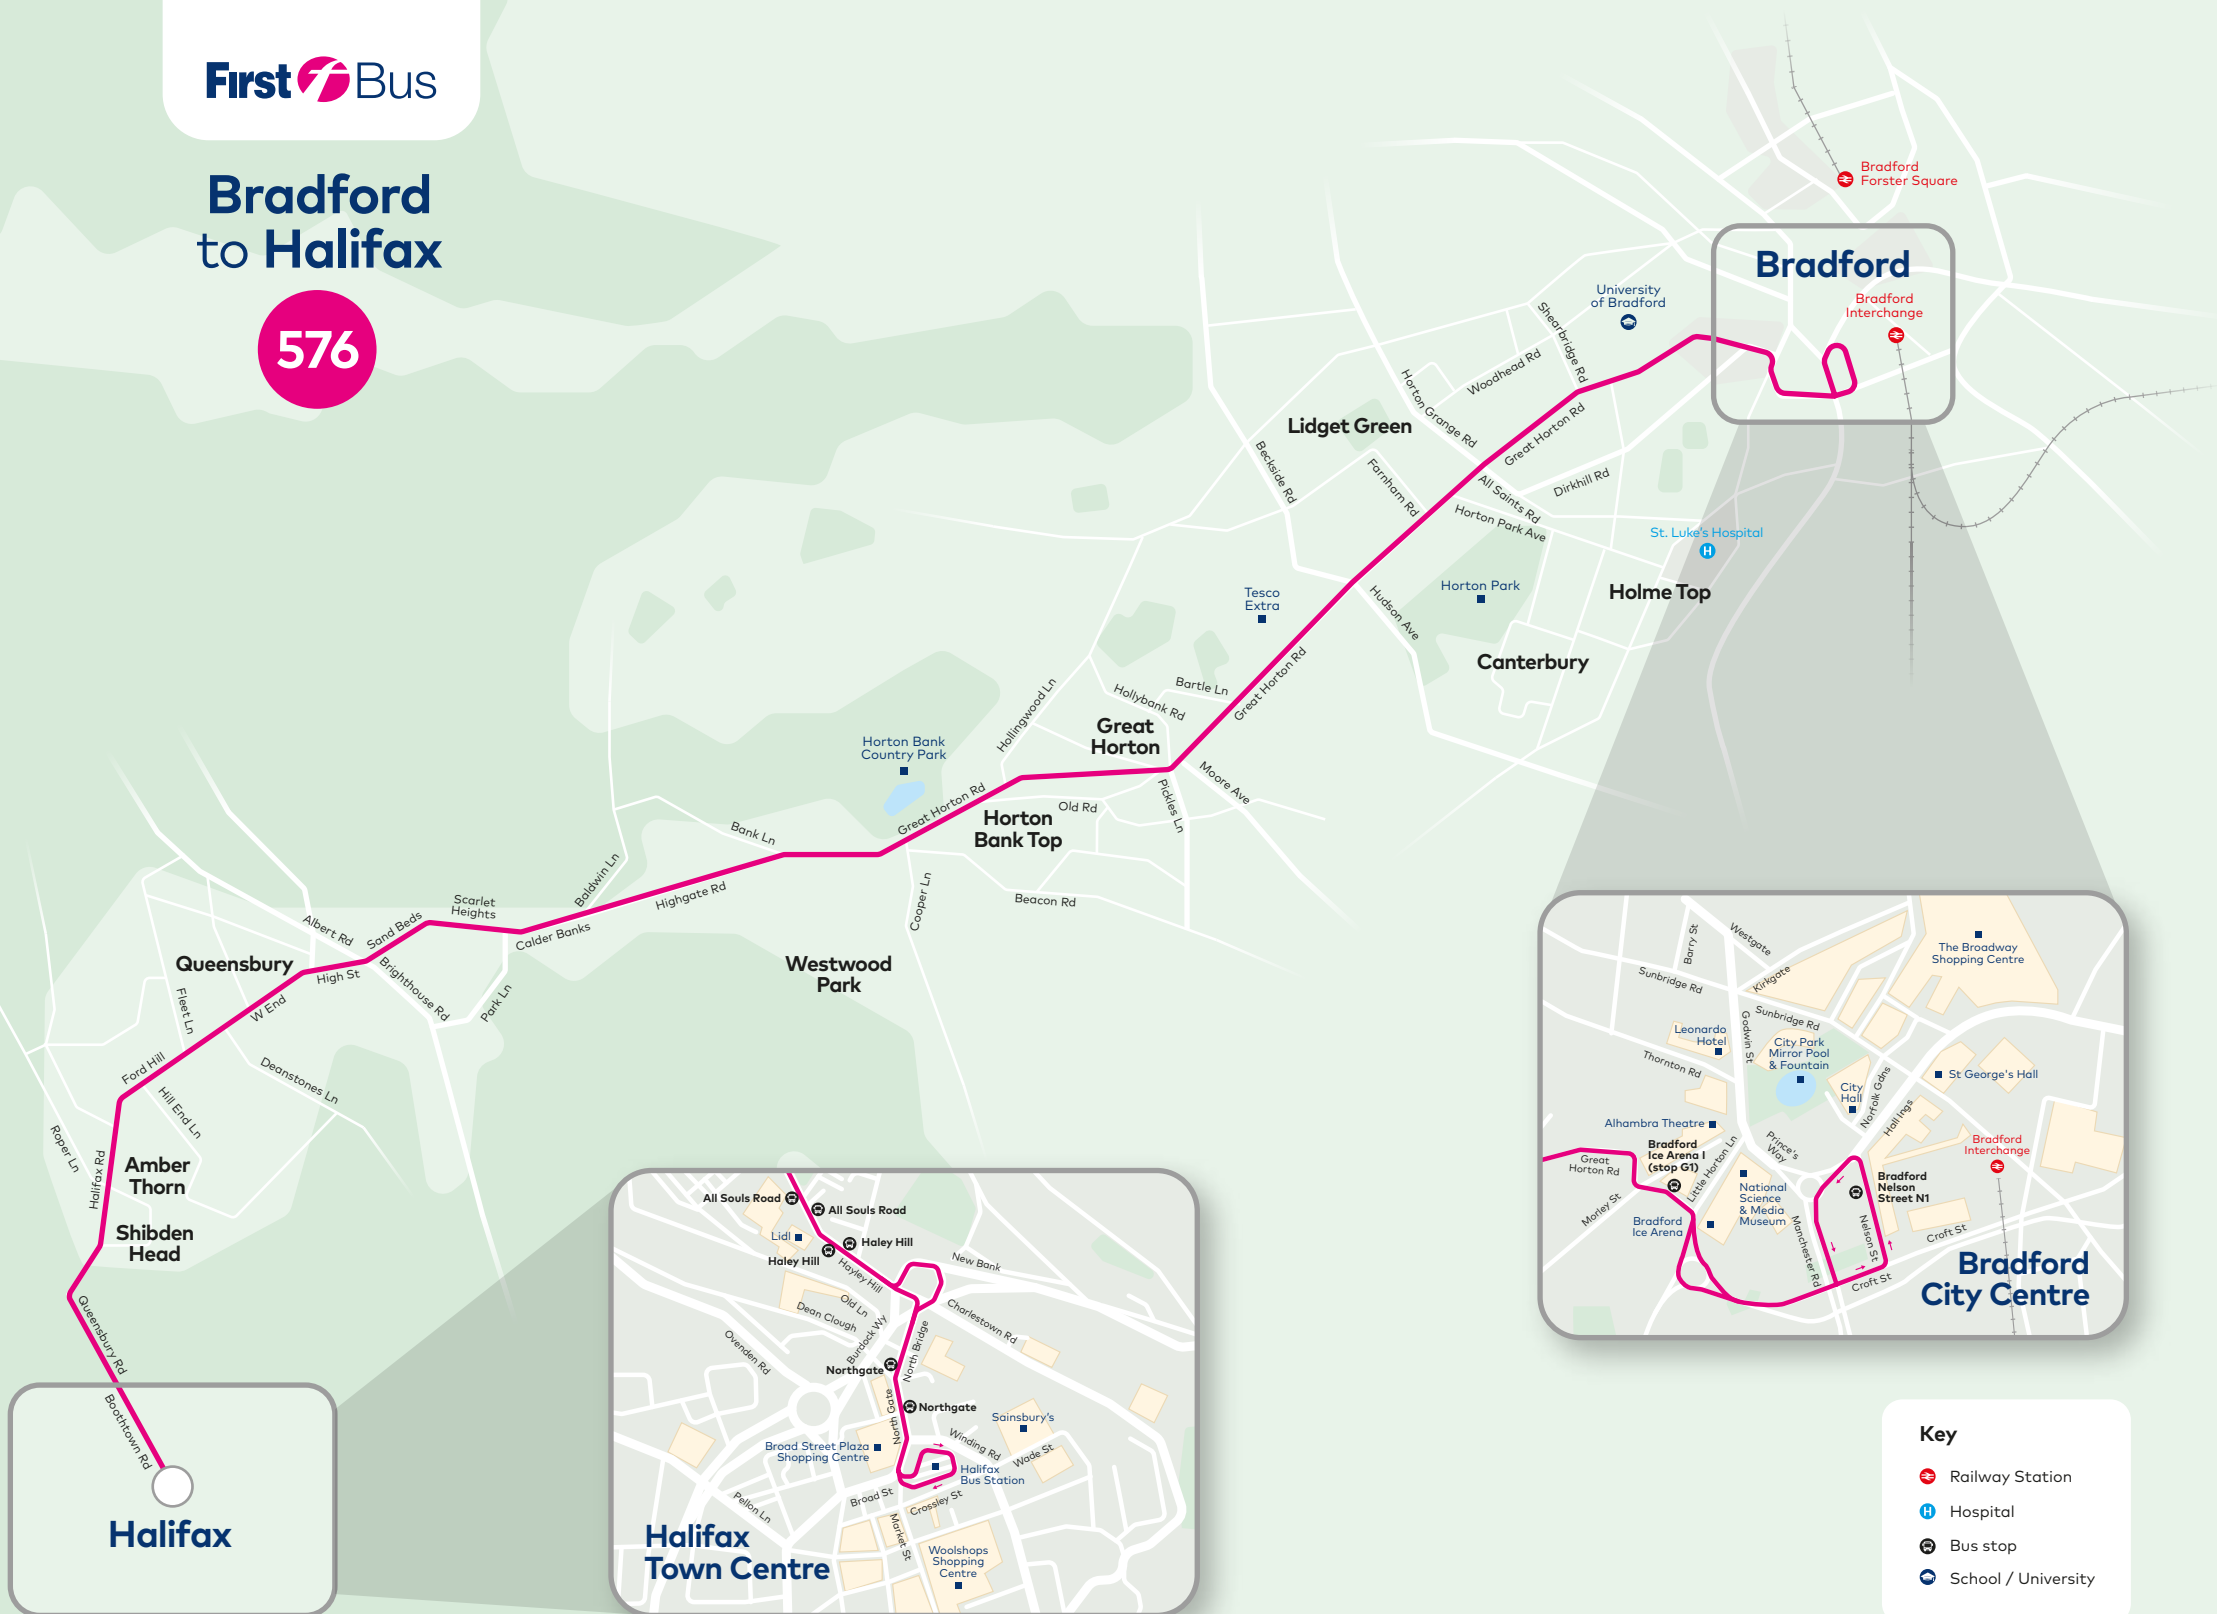

Bradford to Halifax

576

Bradford

Bradford Interchange

University of Bradford

St. Luke's Hospital

Halifax Town Centre

All Souls Road

Haley Hill

Northgate

Halifax Bus Station

Woolshops Shopping Centre

Bradford City Centre

Bradford Interchange

Bradford Nelson Street N1

Bradford Ice Arena I (stop G1)

Bradford Ice Arena

National Science & Media Museum

Key

- Railway Station
- Hospital
- Bus stop
- School / University

The Broadway Shopping Centre

Leonardo Hotel

City Park Mirror Pool & Fountain

City Hall

St George's Hall

Alhambra Theatre

Bradford Ice Arena I (stop G1)

National Science & Media Museum

Bradford Nelson Street N1

Bradford Interchange

Bradford Ice Arena

Bradford City Centre