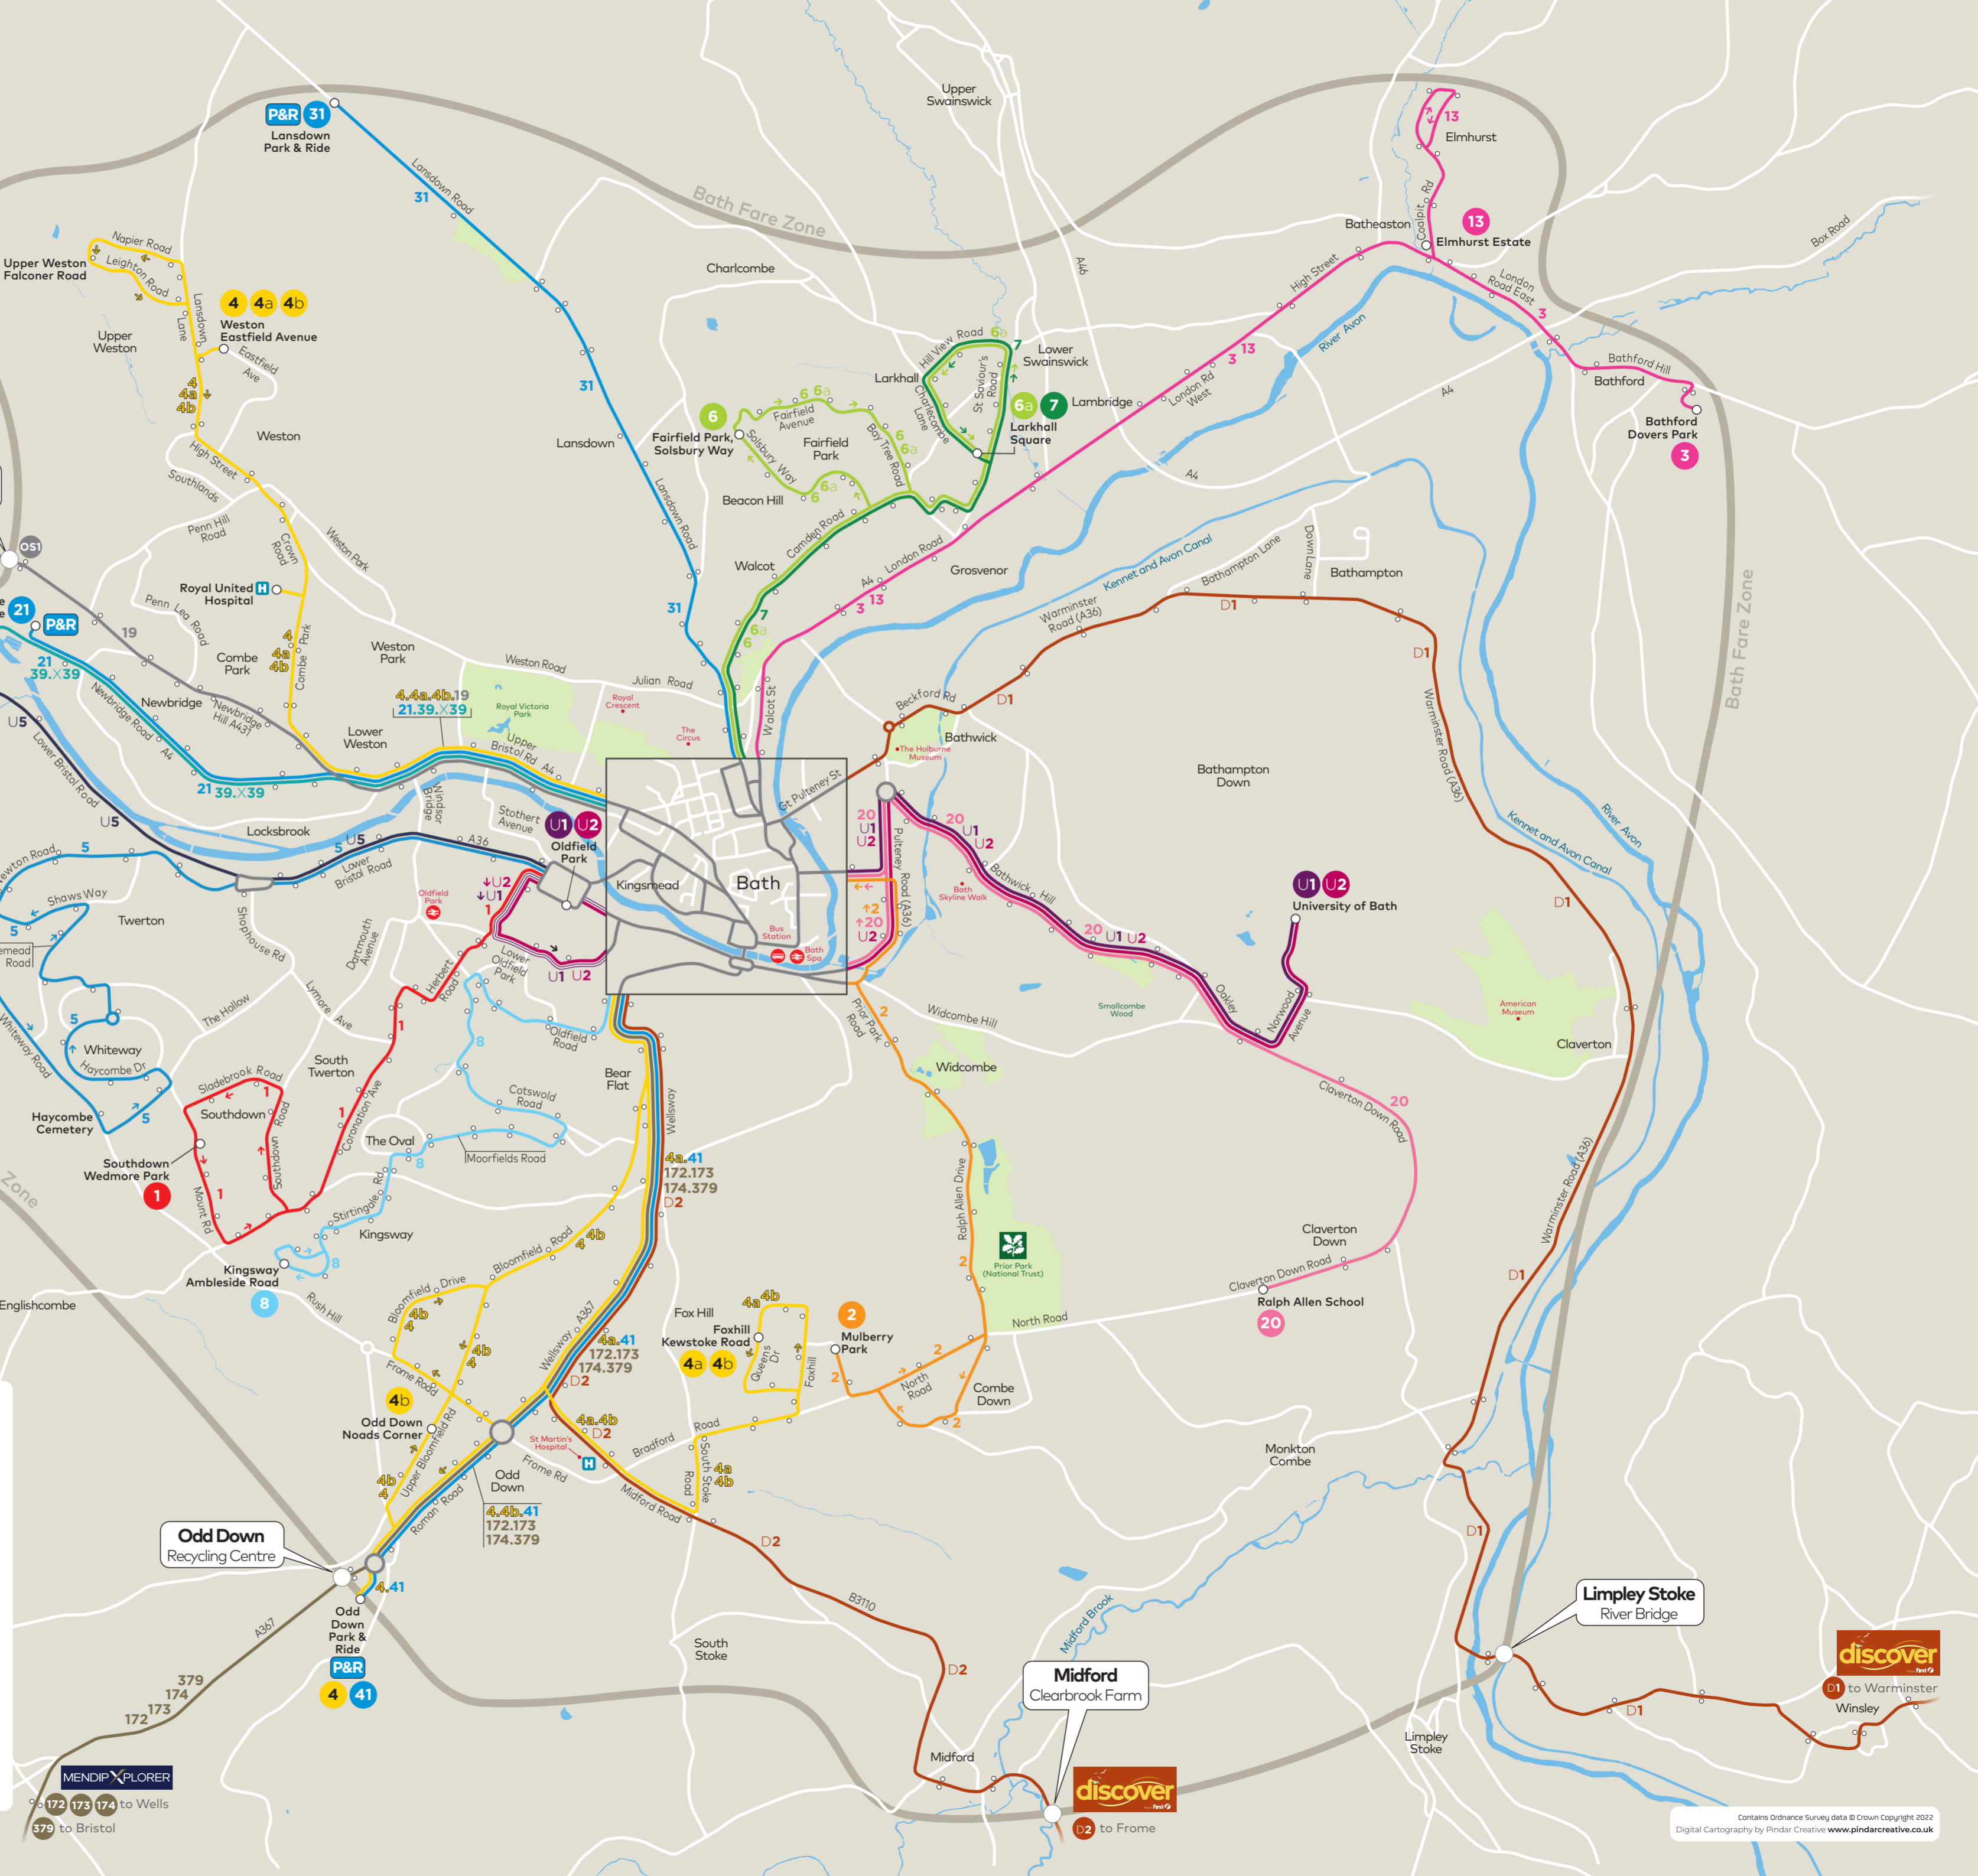

Terminus point 

Bath Fare Zone Boundary 

Boundary points 

Bus stops 

Evenings and Weekends during University Term Time and all day during University Holidays 

Bus runs in the direction of arrow 

- |  |   |
|--|---|
| <ul style="list-style-type: none"> <li> City Centre - Southdown</li> <li> City Centre - Combe Down - Mulberry Park</li> <li> City Centre - Bathford</li> <li> Odd Down - City Centre - RUH  Upper Weston</li> <li> Foxhill - City Centre - RUH  Upper Weston</li> <li> Foxhill - Odd Down - City Centre - RUH  Weston</li> <li> City Centre - Twerton - Whiteway</li> <li> City Centre - Camden Road - Fairfield Park</li> <li> City Centre - Camden Road - Fairfield Park - Larkhall</li> <li> City Centre - Camden Road - Larkhall</li> <li> City Centre - Kingsway</li> <li> City Centre - Elmhurst - Bathford</li> <li> Bath - Kingswood - Cribbs Causeway</li> <li> City Centre - Ralph Allen School</li> <li> Bath - Keynsham - Bristol</li> <li> Bath - Bristol <b>DIRECT</b></li> </ul> | <ul style="list-style-type: none"> <li> Bath - Peasedown St John - Radstock - Midsomer Norton - Paulton</li> <li> Bath - Peasedown St John - Radstock - Midsomer Norton - Wells</li> <li> Bath - Peasedown St John - Radstock - Midsomer Norton - Shepton Mallet - Wells</li> <li> Bath - Bristol</li> <li> Bath - Warminster</li> <li> Bath - Frome</li> <li> Newbridge School - Hanham</li> <li> University of Bath - City Centre - Oldfield Park</li> <li> University of Bath - Oldfield Park</li> <li> City Centre - Bath Spa University</li> <li></li> <li> Newbridge Park &amp; Ride - City Centre</li> <li> Lansdown Park &amp; Ride - City Centre</li> <li> Odd Down Park &amp; Ride - City Centre</li> </ul> |
|--|---|

Valid from 9 October 2022

 to Warminster  
 to Frome