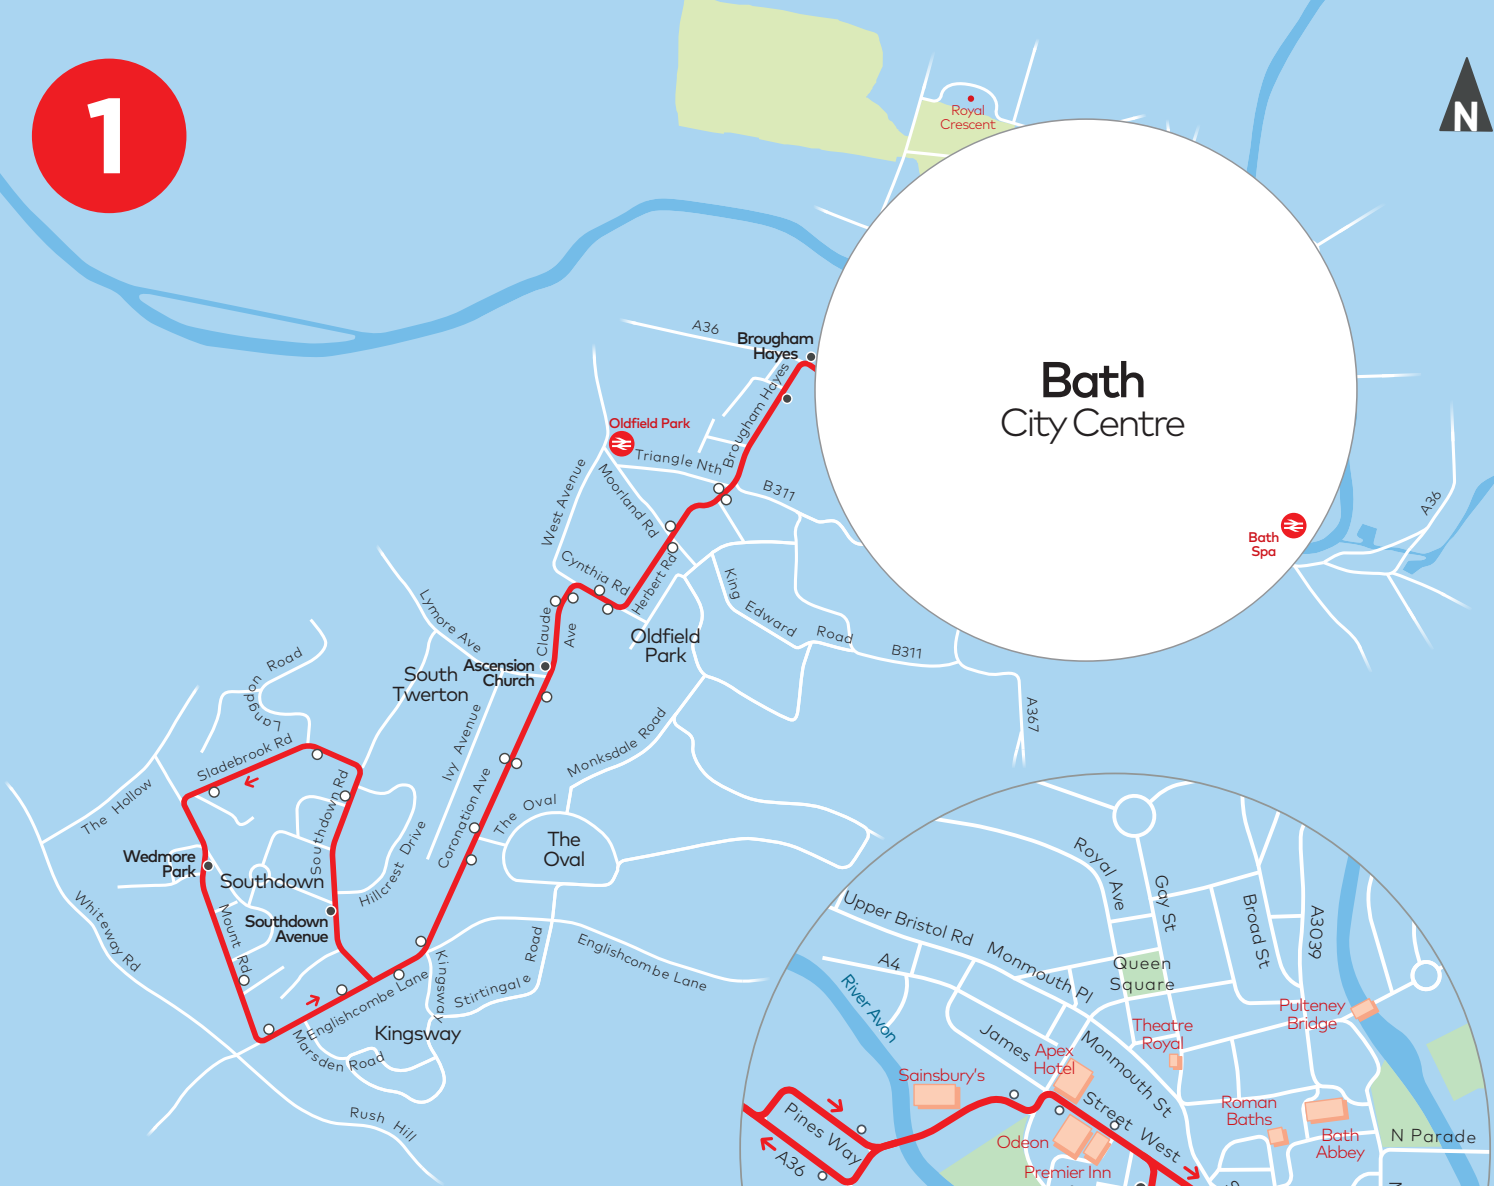

### Which ticket zones?

**Bath Zone** - tickets valid throughout

**West of England Zone** - tickets valid throughout

See [firstbus.co.uk/zones](http://firstbus.co.uk/zones)

- Bus route
- ← Direction of travel
- Terminus point
- Timed stop
- Other stop