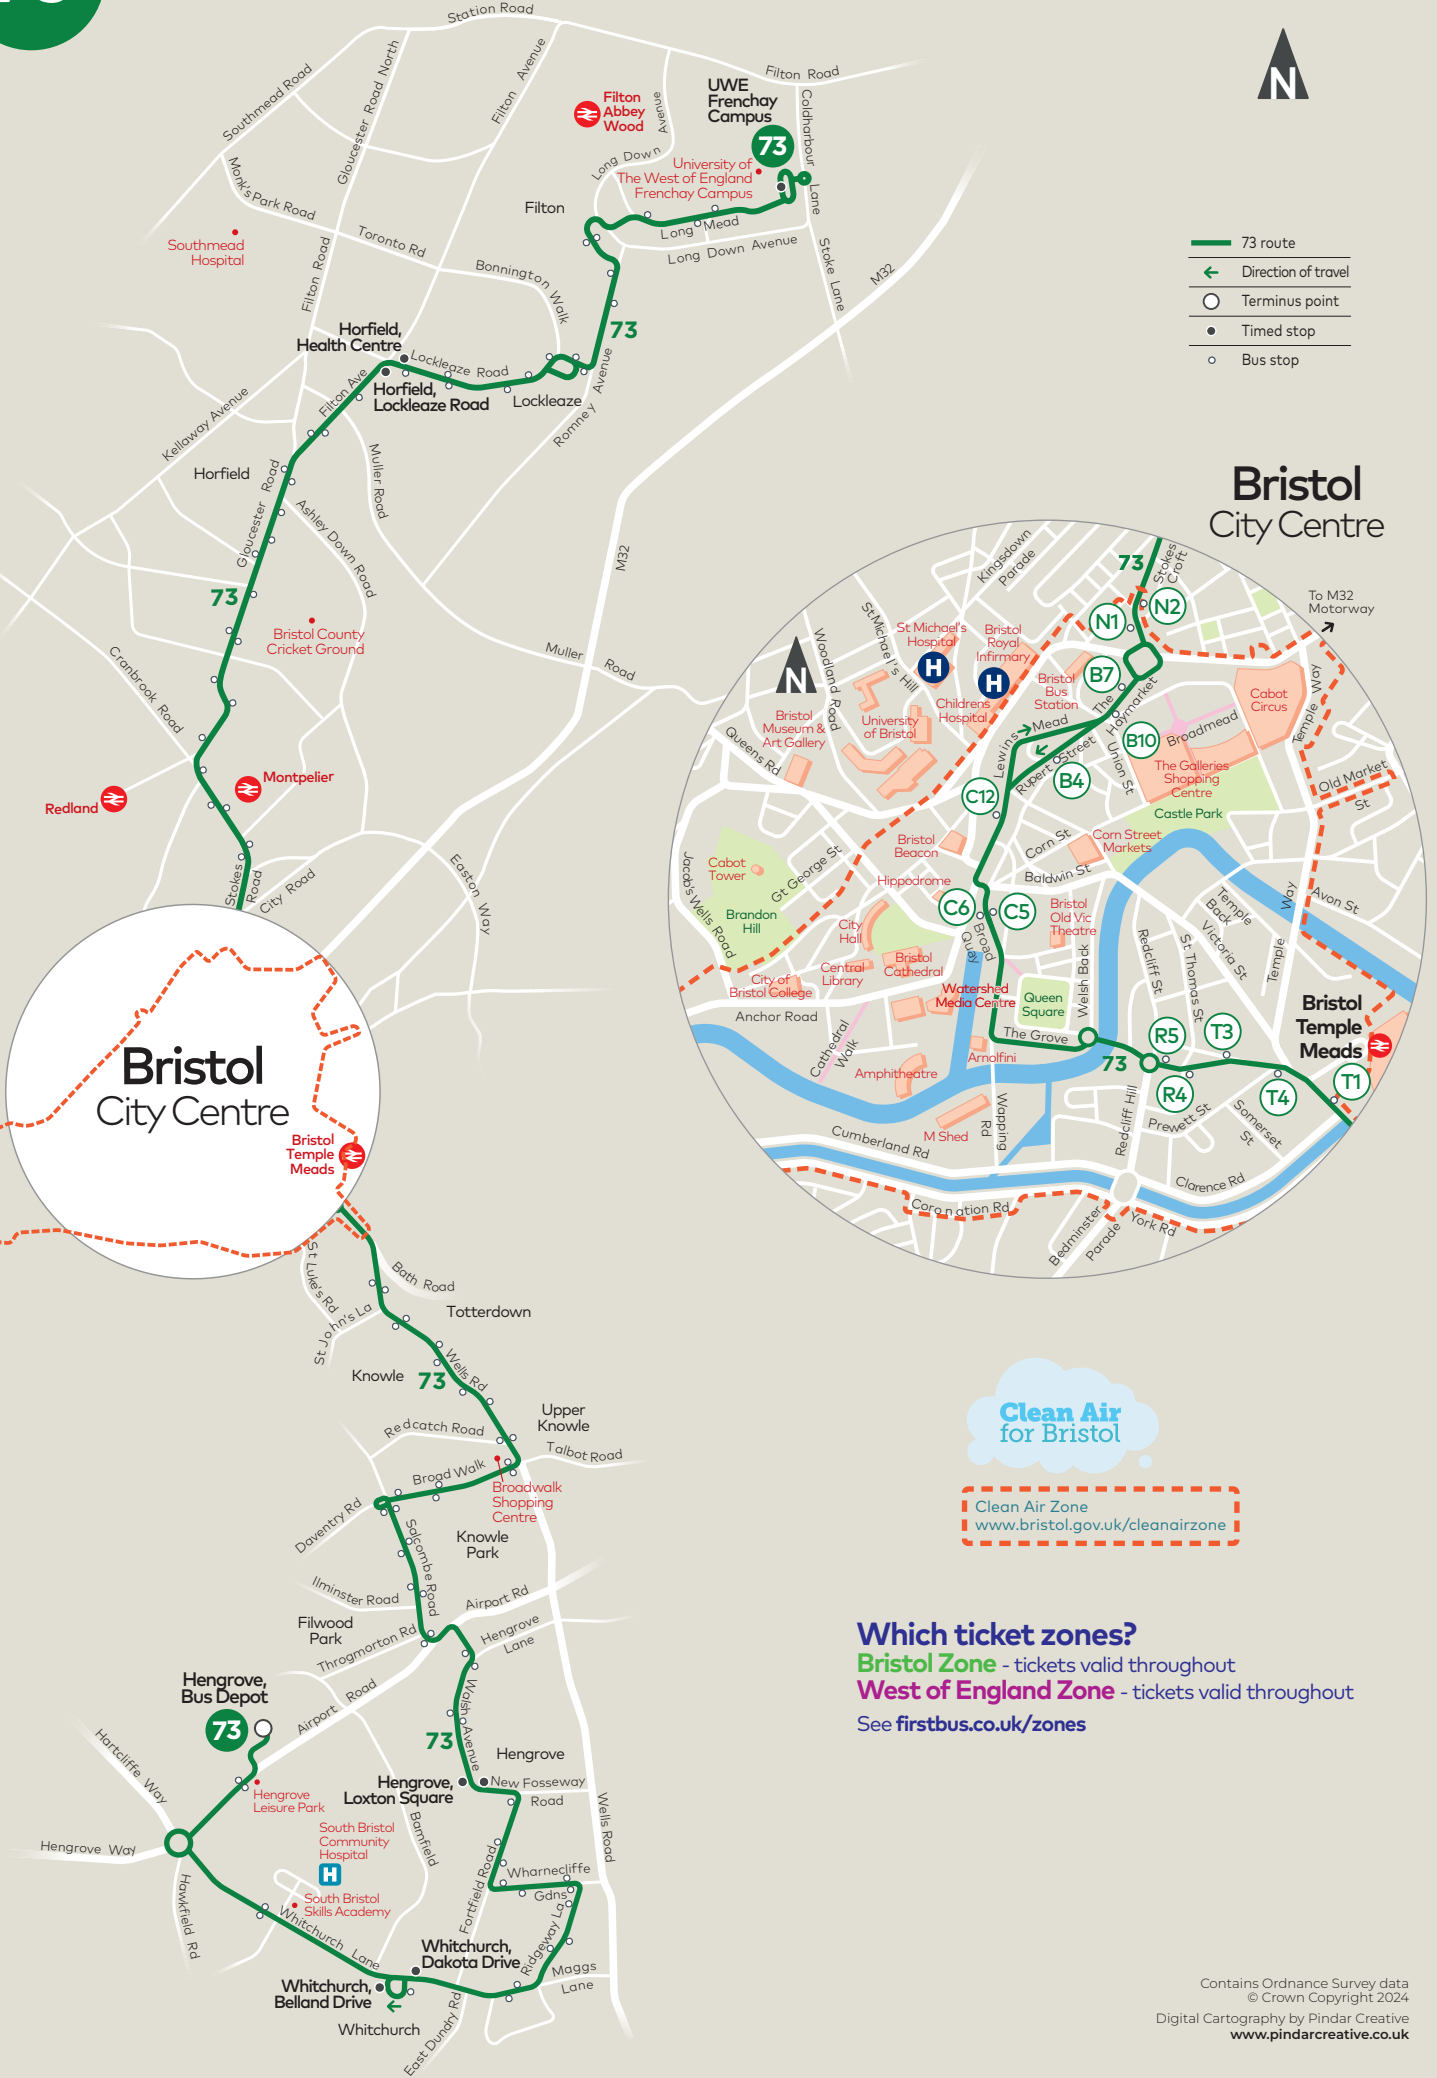

73

Hengrove – Bristol City Centre – UWE Frenchay

Valid from 6 April 2025

via Whitchurch, Broad Walk Square, Bristol Temple Meads Station ⇌, Gloucester Road and Lockleaze

Monday to Friday (except Public Holidays)

Service Number	73	73	73	73	73	73	73	73	73	73	73
UWE Frenchay Campus (A1)	1614	1644	1716	1746	1816	1848	1920	1950	2020	2110	2210
Horfield, Lockleaze Road	1625	1655	1726	1756	1826	1858	1930	2000	2030	2120	2220
City Centre, The Centre (C5) <i>arr</i>	1654	1724	1755	1825	1855	1926	1956	2026	2056	2145	2245
City Centre, The Centre (C5) <i>dep</i>	1656	1726	1757	1827	1857	1928	1958	2028	2058	2145	2245
Bristol Temple Meads Station (T1) ⇄	1703	1733	1804	1834	1905	1935	2005	2035	2105	2151	2251
Hengrove, Loxton Square	1724	1754	1825	1854	1924	1955	2024	2054	2124	2210	2310
Whitchurch, Belland Drive (B)	1734	1804	1835	1904	1934	2004	2033	2103	2133	2219	2319
Hengrove Bus Depot	1742	1812	1843	1912	1942	2012	2041	2111	2141	2227	2327

Service Number	73	73	73	73	73	73	73	73	73	73	73	
UWE Frenchay Campus (A1)	1530	1600	1630	1700	1730	1800	1830	1900	1930	2000	2050	2150
Horfield, Lockleaze Road	1540	1610	1640	1710	1740	1810	1840	1910	1940	2010	2100	2200
City Centre, The Centre (C5) <i>arr</i>	1606	1636	1706	1736	1806	1836	1906	1935	2004	2034	2124	2224
City Centre, The Centre (C5) <i>dep</i>	1608	1638	1708	1738	1808	1838	1908	1937	2006	2036	2126	2226
Bristol Temple Meads Station (T1) ⇄	1615	1645	1716	1745	1815	1844	1914	1944	2013	2043	2133	2233
Hengrove, Loxton Square	1637	1707	1737	1806	1836	1905	1935	2003	2032	2102	2152	2252
Whitchurch, Belland Drive (B)	1647	1717	1747	1816	1846	1915	1944	2012	2041	2111	2201	2301
Hengrove Bus Depot	1655	1725	1755	1824	1854	1923	1952	2020	2049	2119	2209	2309

Some internet search engines will provide links to old timetables. Please check [firstbus.co.uk](https://www.firstbus.co.uk) to ensure you have the up to date timetable.

- 73 route
- ← Direction of travel
- Terminus point
- Timed stop
- Bus stop