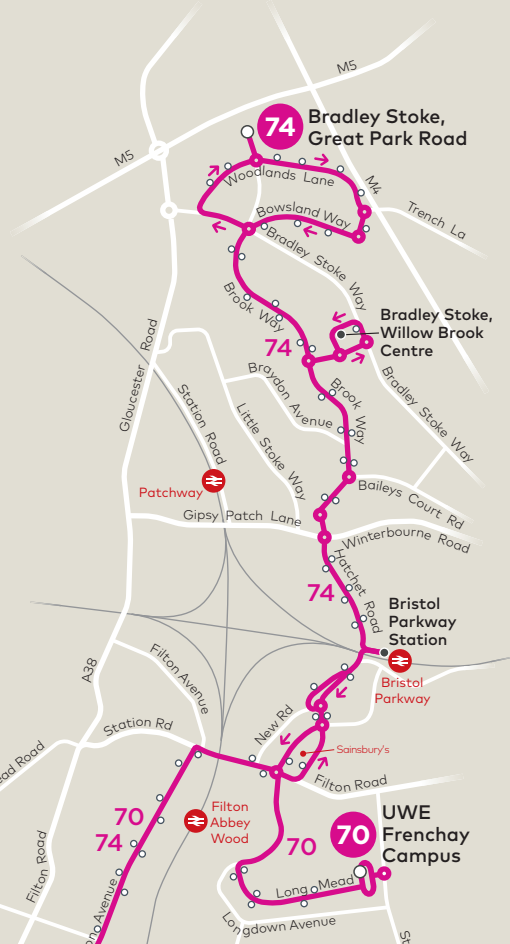

70 74

Bristol City Centre

- 70 and 74 bus routes
- Direction of travel
- Terminus point
- Timed stop

Clean Air for Bristol

Clean Air Zone
www.bristol.gov.uk/cleanairzone

Service towards City Centre diverted via Airport Road until autumn 2025