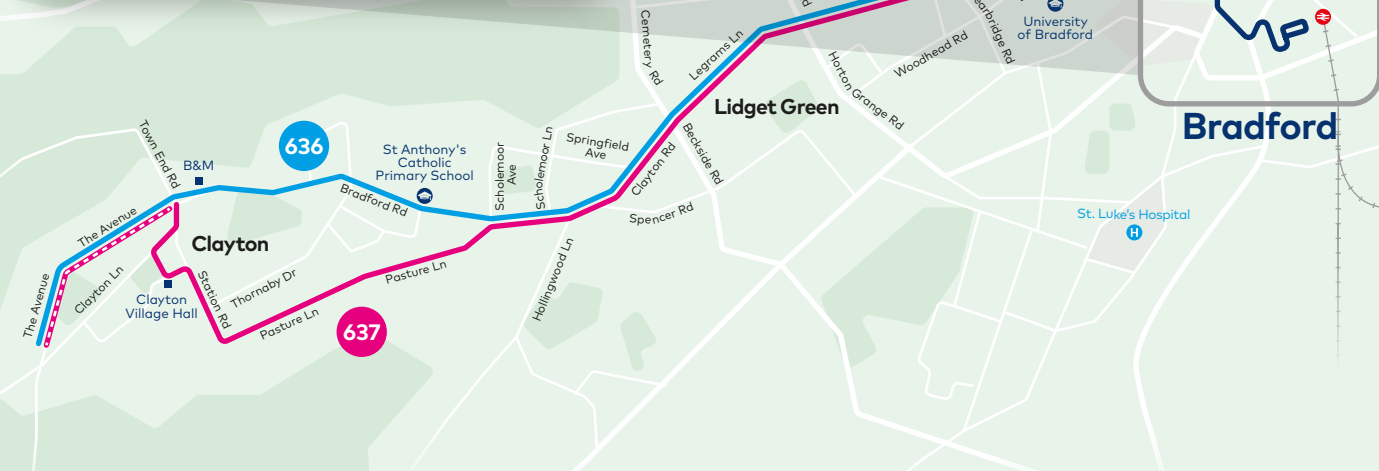

Bradford to Clayton

636 637

- Mornings, evenings & Sundays only
- Railway Station
- Hospital
- Bus stop
- School / University

Bradford City Centre

Barry St
Westgate
Kirkgate
Sunbridge Rd
Godwin St
Thornton Rd
Little Horton Ln
Manchester Rd
Croft St
Nelson St
Norfolk Gans
Hall Ings
Croft St

City Park G
Leonardo Hotel
City Park C
Alhambra Theatre
City Park A
National Science & Media Museum
Bradford Ice Arena
City Hall
St George's Hall
The Broadway Shopping Centre
City Park Mirror Pool & Fountain

Bradford Interchange