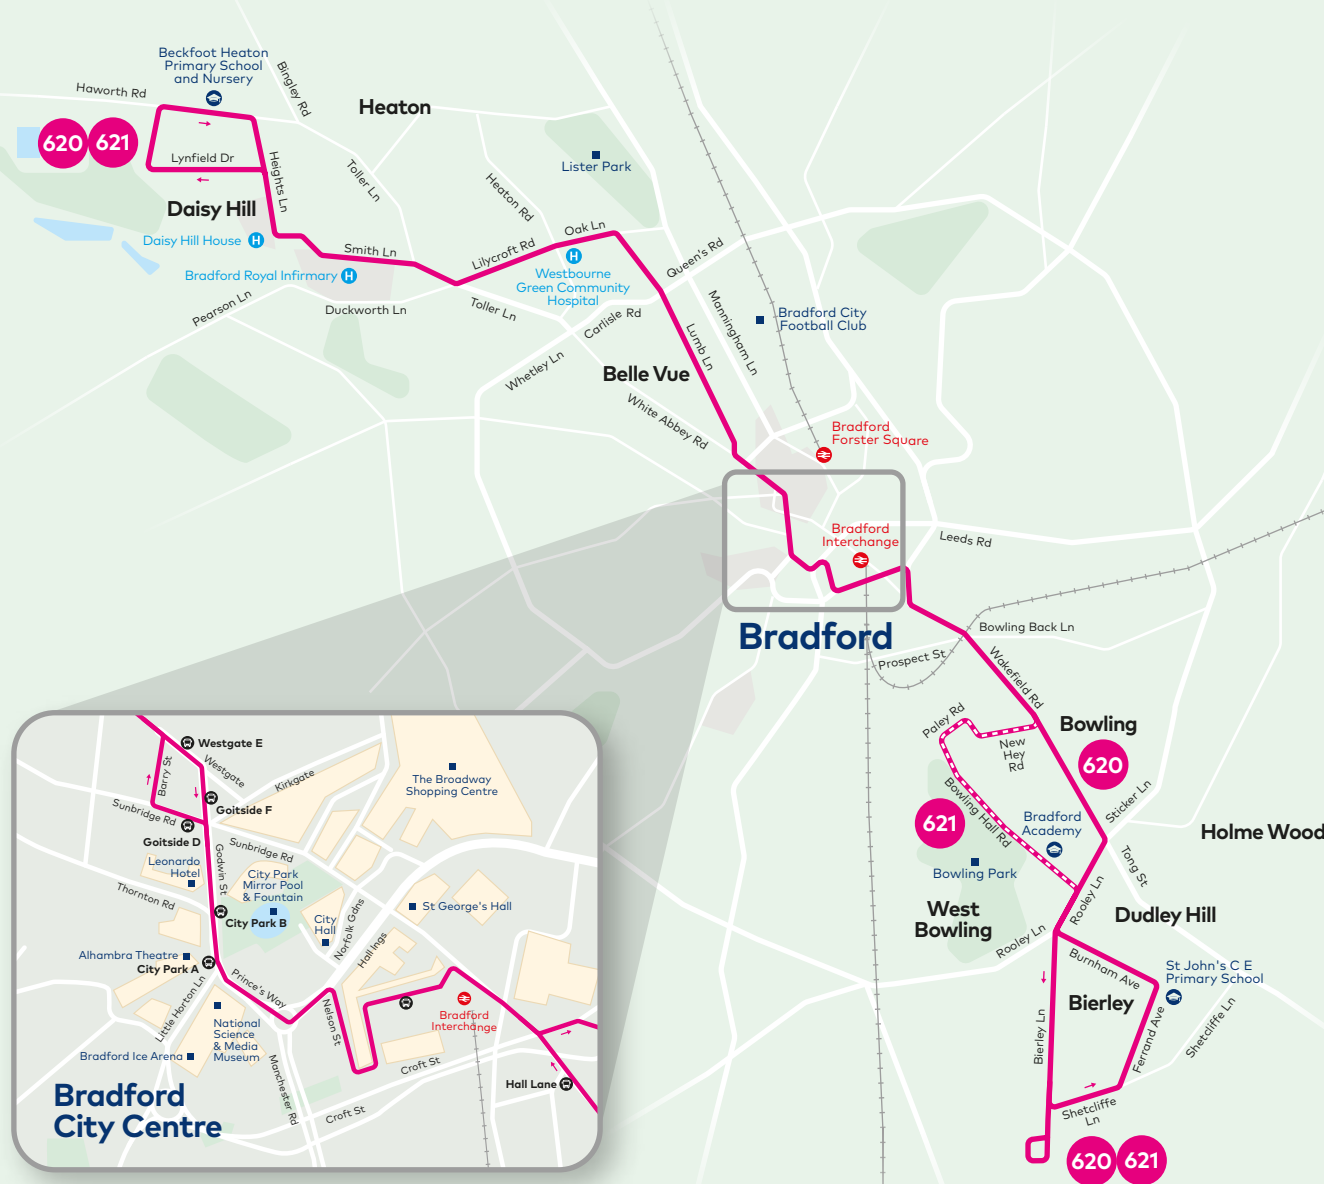

# Bradford to Heaton & Bierley

**620 621**

-  Evenings & Sundays only
-  Railway Station
-  Hospital
-  Bus stop
-  School / University

# Bradford City Centre