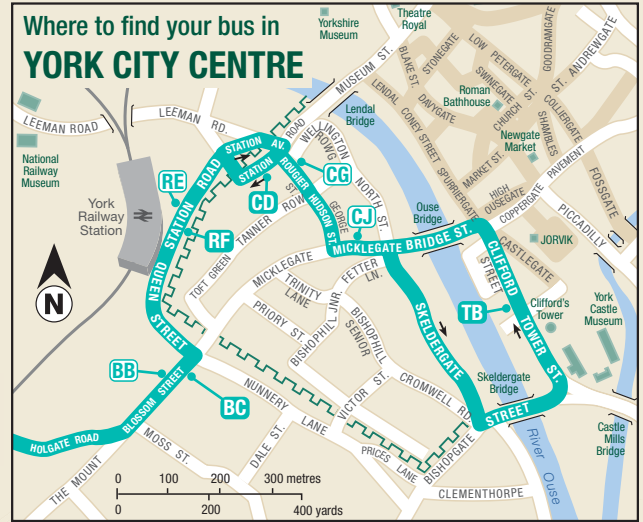

59

Route Map

Service 59 is a limited stop service, stopping only at bus stops shown on this map.

Route of service 59	
Terminus point	
Bus stops served to Poppleton	
Bus stops served to City Centre	
Railway line and station	