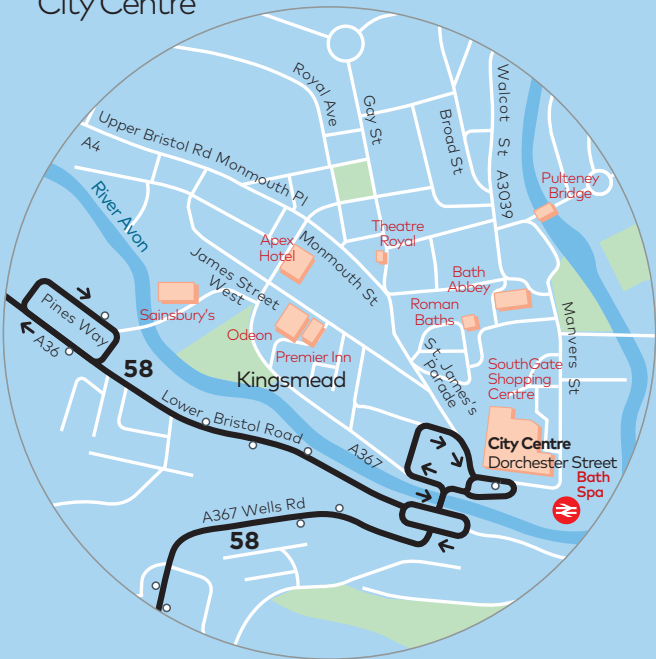

58**Odd Down Park & Ride - Twerton Mill**

Valid from 1 September 2024

via Bath City Centre

Monday to Friday (except Public Holidays)

| | <i>Service Number</i> | 58 | 58 | 58 | 58 |
|-------------------------------------|-----------------------|-----------|-----------|-----------|-----------|
| Odd Down Park & Ride | | 0450 | 0520 | 0550 | 0620 |
| City Centre, Dorchester Street (Bl) | | 0458 | 0528 | 0558 | 0628 |
| Twerton Mill | | 0506 | 0536 | 0606 | 0636 |

Saturdays, Sundays and Public Holidays - no service

Buses do not run via Dorchester Street when travelling towards Odd Down Park & Ride.

Some Internet search engines will provide links to old timetables. Please check firstbus.co.uk to ensure you have the up to date timetable.

58

Bath City Centre

Which ticket zones?

Bath Zone - tickets valid throughout

West of England Zone - tickets valid throughout

See firstbus.co.uk/zones

Bath City Centre

58

- 58 route
- Direction of travel
- Terminus point
- Other stop