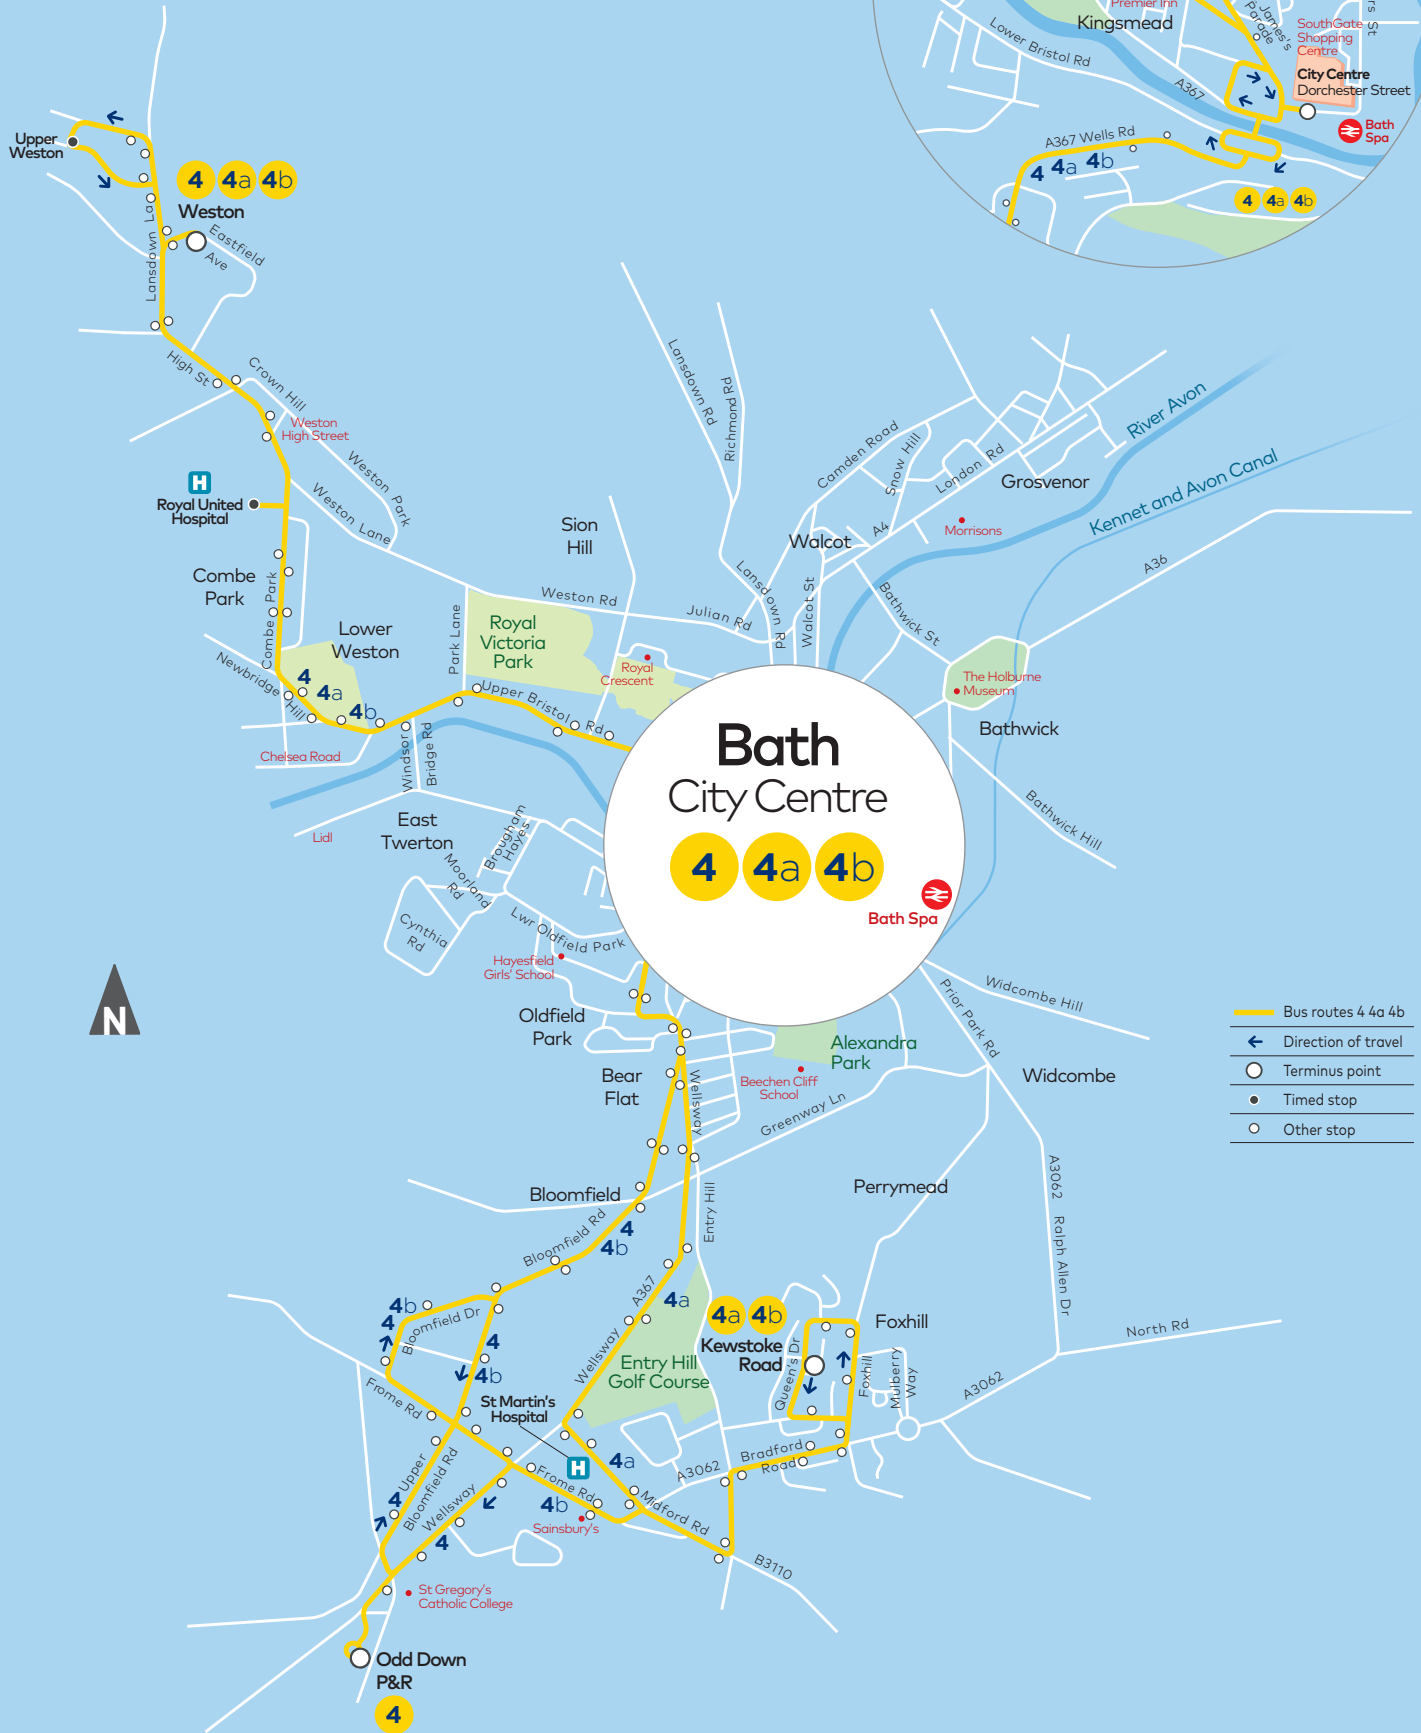

4 4a 4b

Bath City Centre

- Bus routes 4 4a 4b
- ← Direction of travel
- Terminus point
- Timed stop
- Other stop