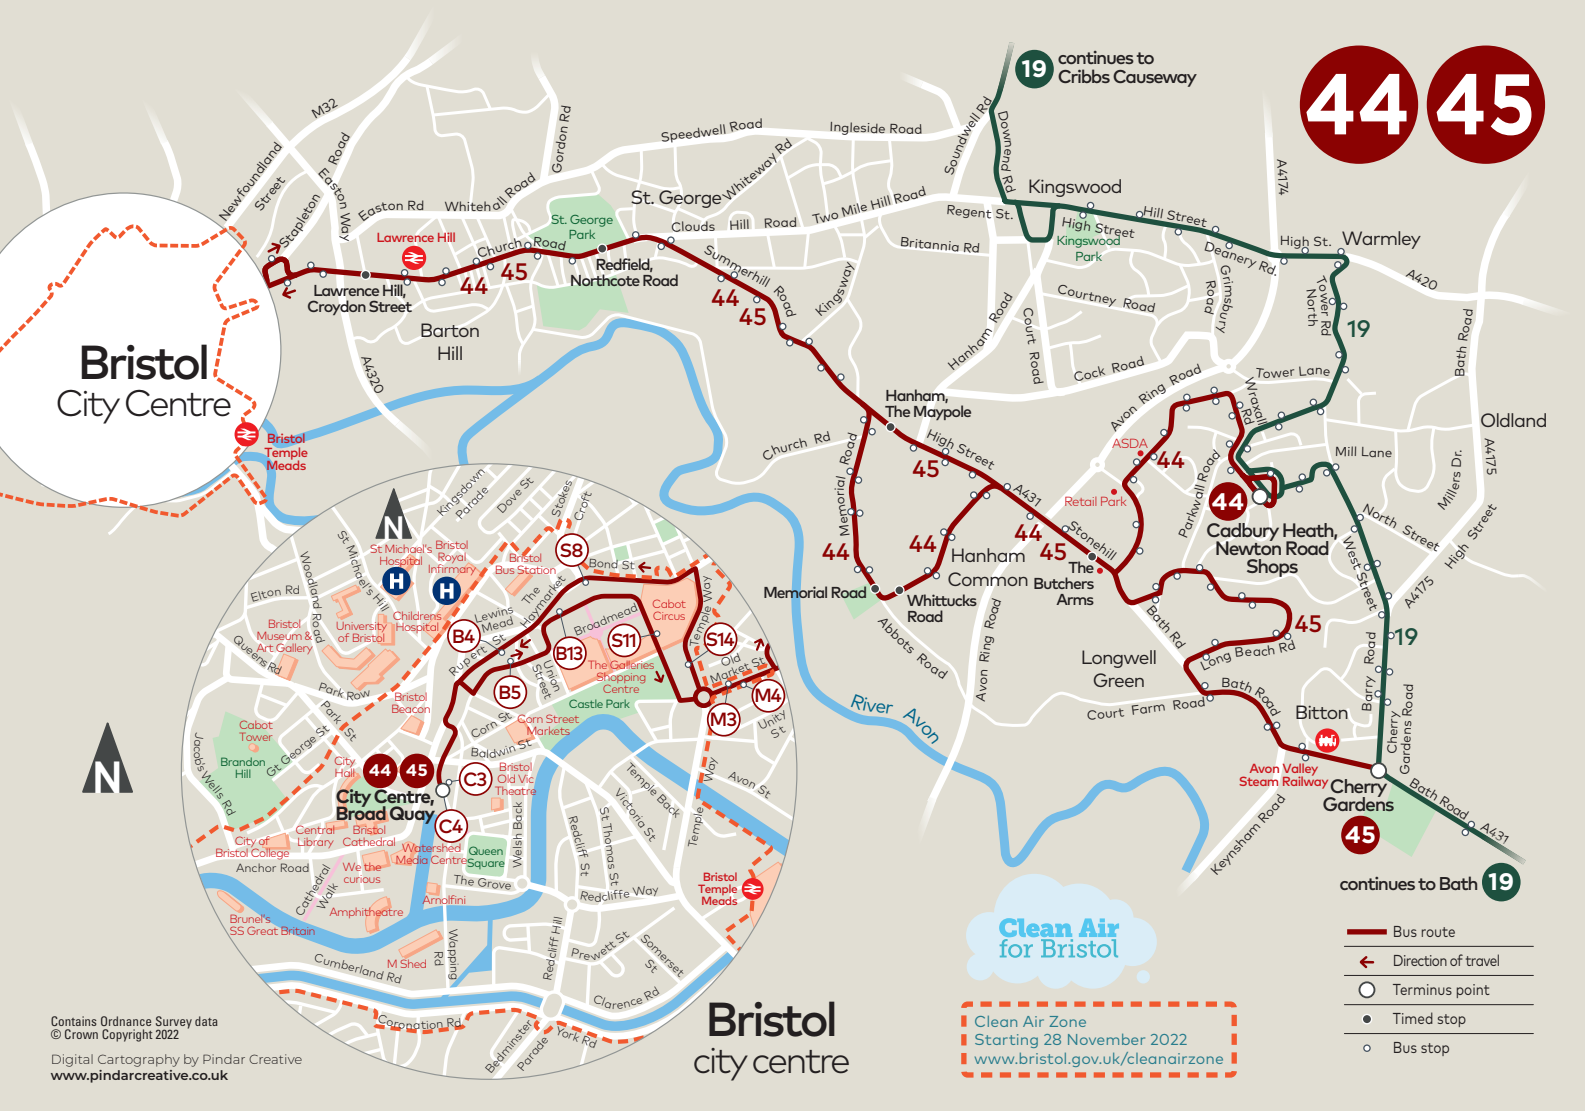

Contains Ordnance Survey data
© Crown Copyright 2022
Digital Cartography by Pindar Creative
www.pindarcreative.co.uk

get your next timetable on the app!

- Access timetables anytime, anywhere & find live bus times
- Buy & store tickets on your phone
- Everything you need for your journey, in one place

Search your app store for 'First Bus'