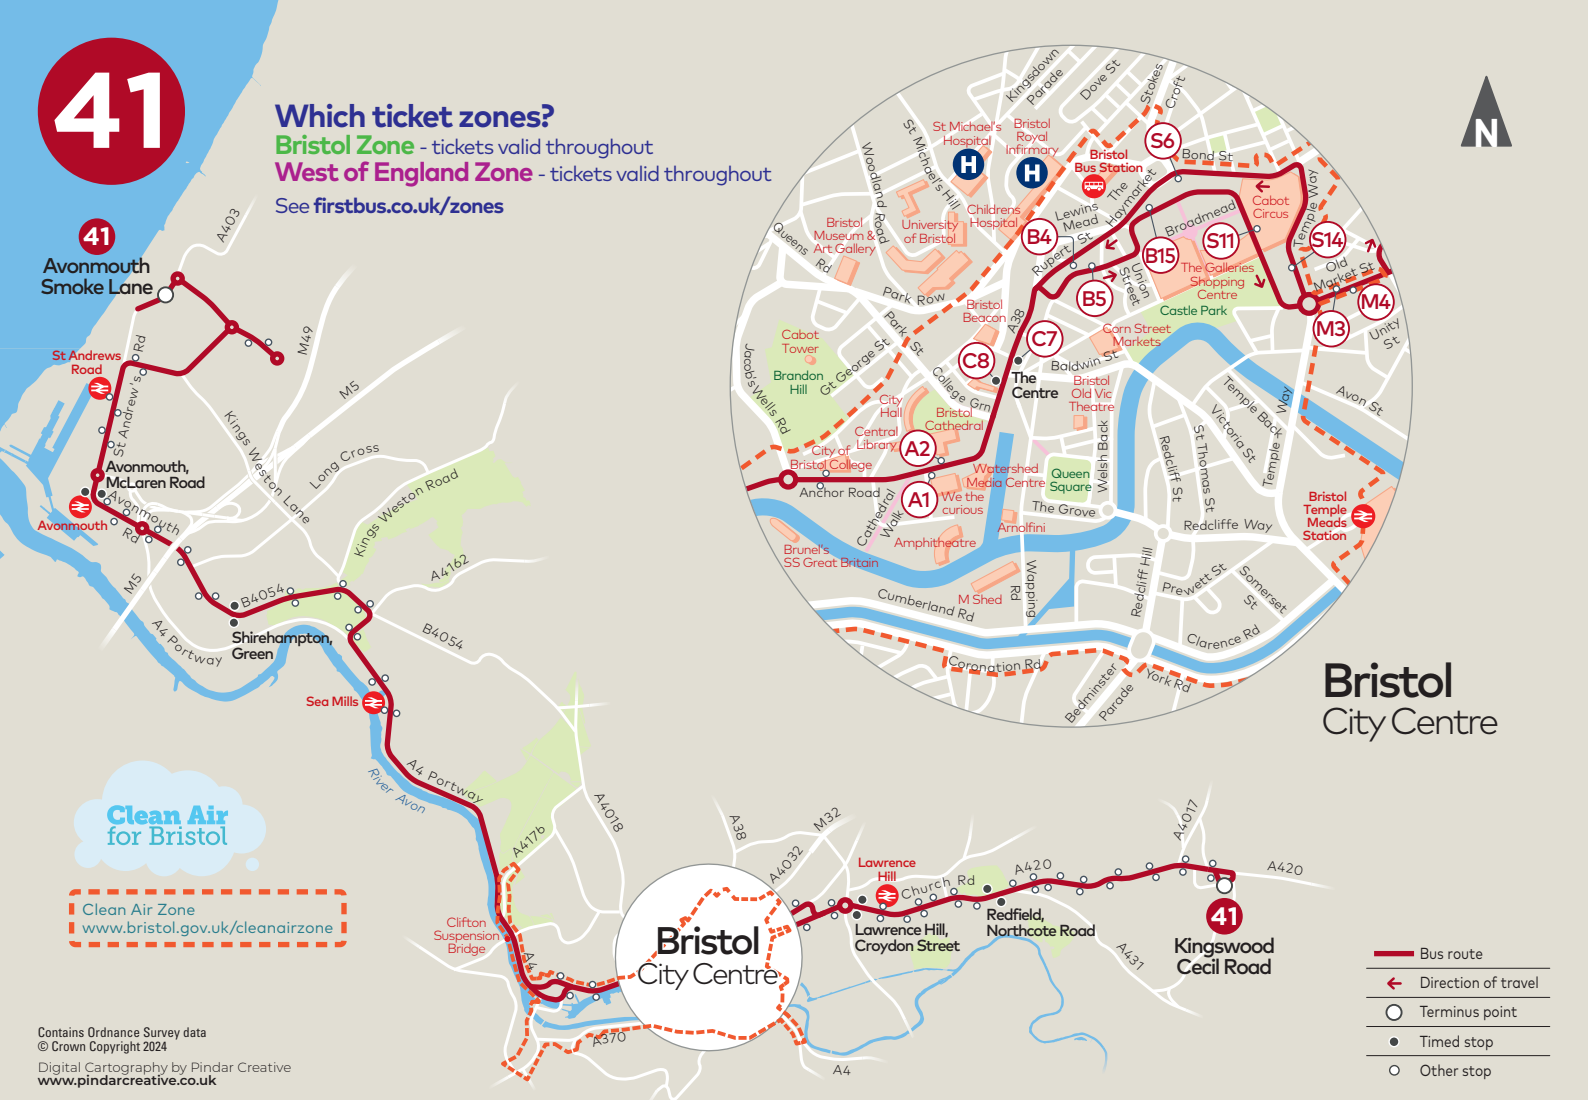

41

Which ticket zones?

Bristol Zone - tickets valid throughout

West of England Zone - tickets valid throughout

See firstbus.co.uk/zones

Bristol City Centre

Clean Air for Bristol

Clean Air Zone
www.bristol.gov.uk/cleanairzone

Contains Ordnance Survey data
© Crown Copyright 2024
Digital Cartography by Pindar Creative
www.pindarcreative.co.uk