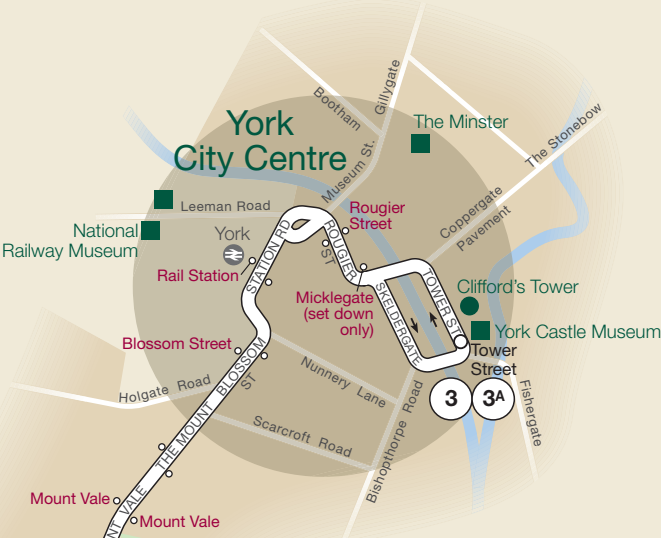

3 3A

Route Map

Route of service 3 and 3A	
Terminus point	3
Bus stops served towards Askham Bar	
Bus stops served towards City Centre	
Railway line and station	

Mount Vale
 On Racedays and some special events* at York Racecourse, Service 3 will stop at Mount Vale in both directions.
 *Please check our website www.firstgroup.com/york for info

Service 3 is a Limited Stop service, stopping only at these bus stops

Service 3A stops at all bus stops