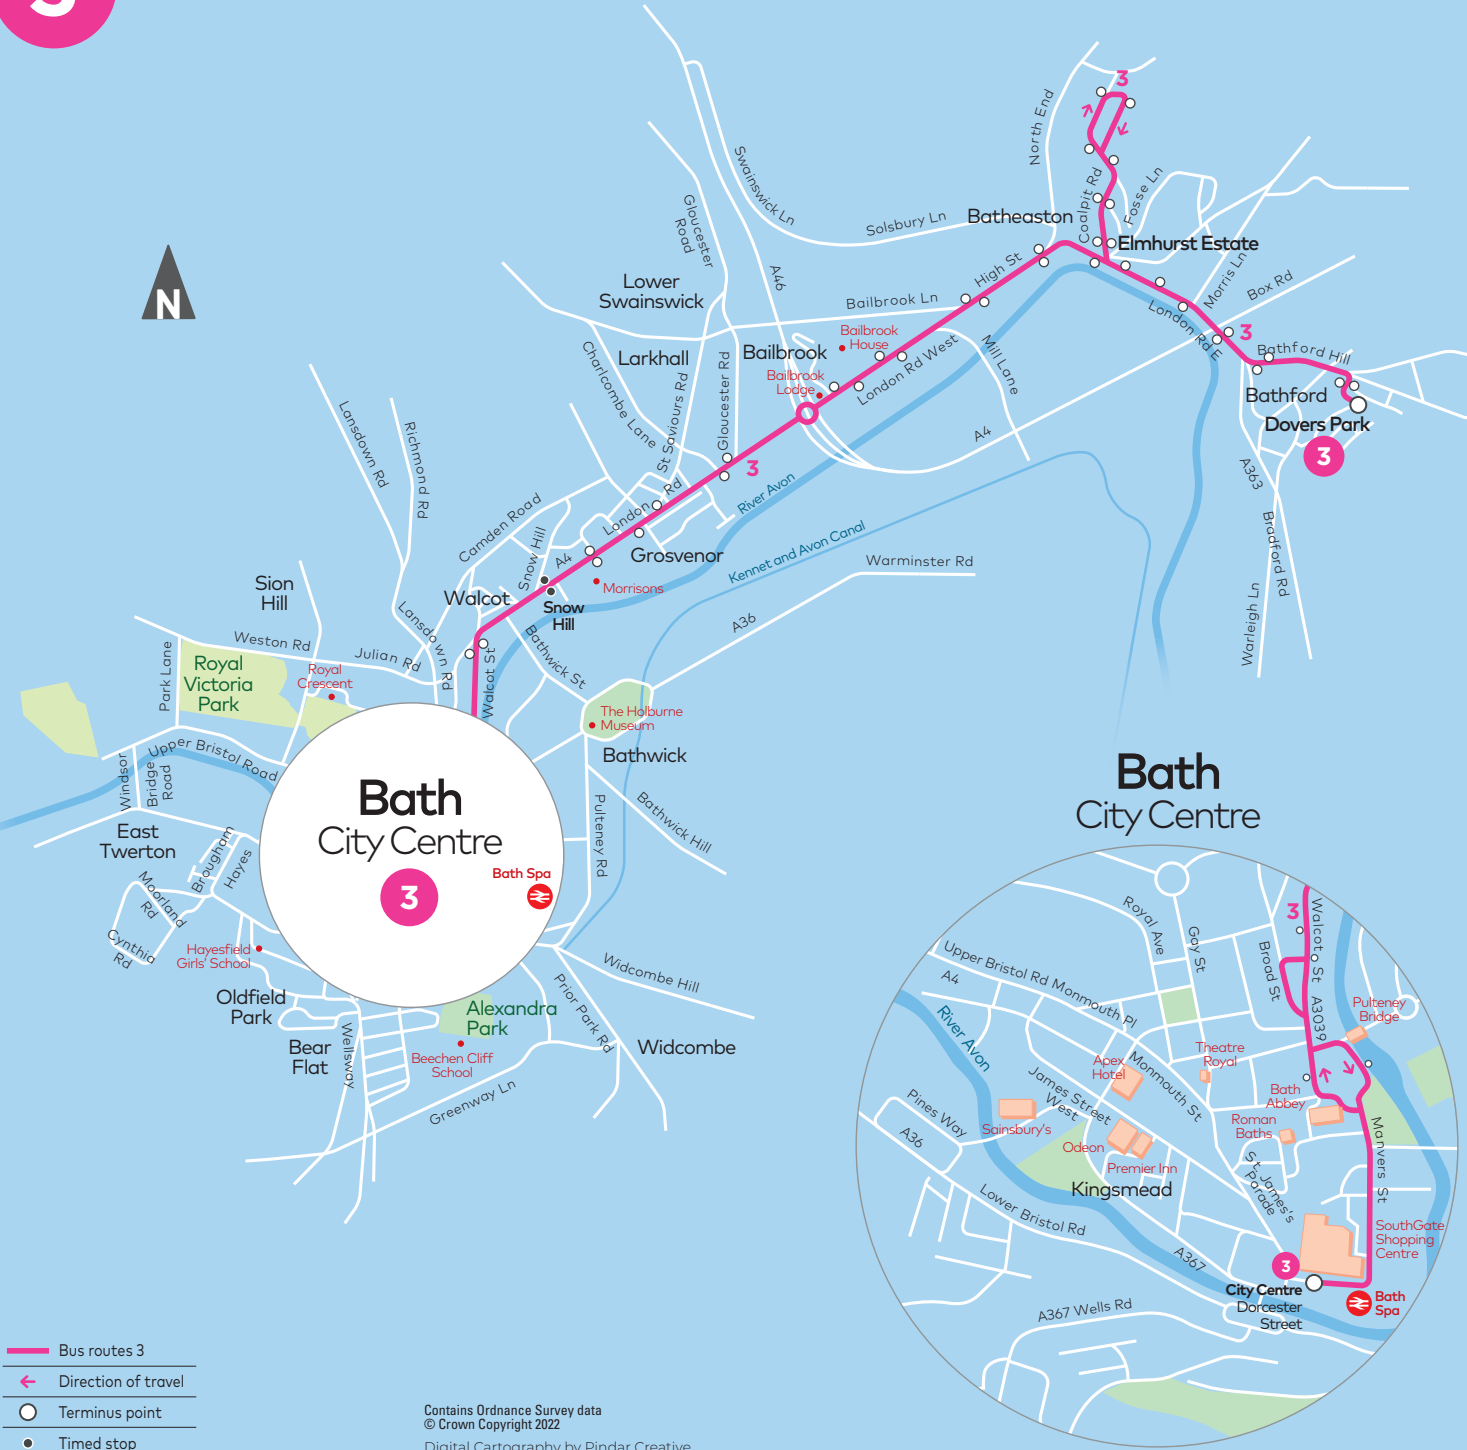

Notes: Sch - Operates on Schooldays only

- Bus routes 3
- Direction of travel
- Terminus point
- Timed stop
- Other stop

Contains Ordnance Survey data  
 © Crown Copyright 2022  
 Digital Cartography by Pindar Creative  
[www.pindarcreative.co.uk](http://www.pindarcreative.co.uk)