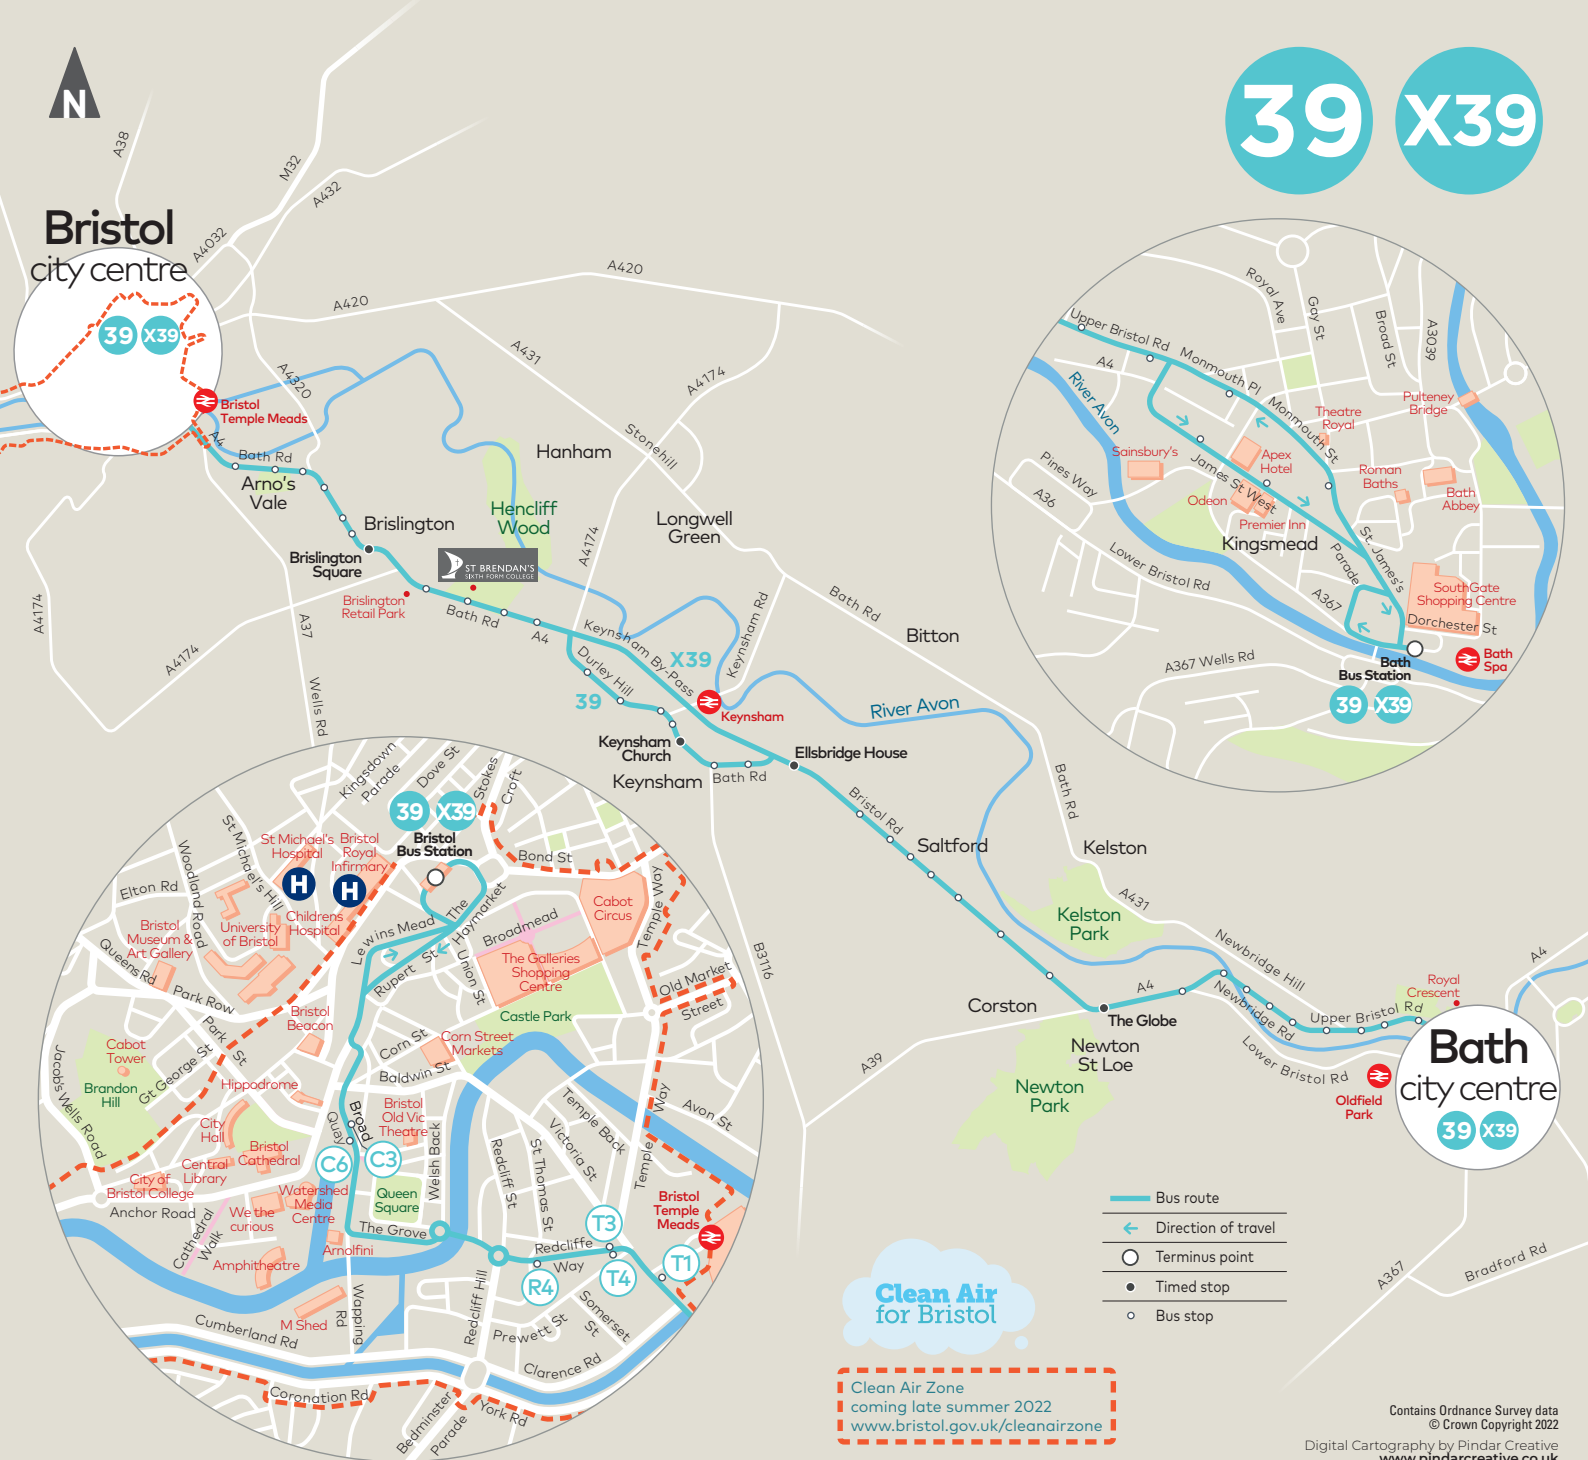

Service Number	X39	X39	X39	X39	X39	X39	X39	X39	X39	39	39	39	39	39	39	39	39	39
Bristol, Bus Station	1500	1520	1540	1600	1620	1640	1700	1720	1740	1800	1820	1840	1905	1935	2005	2035	2105	2135
Temple Meads Station ⇄	1510	1530	1550	1611	1631	1651	1711	1731	1751	1811	1831	1851	1914	1944	2014	2044	2114	2144
Brislington, Square	1519	1539	1559	1619	1639	1659	1719	1739	1759	1819	1839	1859	1922	1952	2022	2052	2122	2152
Keynsham, St John's Church (E)	—	—	—	—	—	—	—	—	—	1829	1849	1909	1930	2000	2030	2100	2130	2200
Ellsbridge House	1526	1546	1606	1626	1646	1706	1726	1746	1806	1835	1855	1915	1936	2006	2036	2106	2136	2206
The Globe	1533	1553	1612	1632	1652	1712	1732	1752	1812	1841	1901	1921	1942	2012	2042	2112	2142	2212
Bath, Bus Station	1549	1609	1627	1647	1707	1727	1747	1807	1827	1856	1914	1934	1955	2025	2055	2124	2154	2224

Service Number	39	39	39	39
Bristol, Bus Station	2205	2235	2305	0005
Temple Meads Station ⇄	2214	2244	2314	0014
Brislington, Square	2222	2252	2322	0022
Keynsham, St John's Church (E)	2230	2300	2330	0030
Ellsbridge House	2236	2306	2336	0036
The Globe	2242	2312	2342	0042
Bath, Bus Station	2254	2324	2354	0054

Paying on the bus? Use your contactless card

39

X39

Bristol city centre

Clean Air for Bristol

Clean Air Zone coming late summer 2022
www.bristol.gov.uk/cleanairzone

- Bus route
- Direction of travel
- Terminus point
- Timed stop
- Bus stop