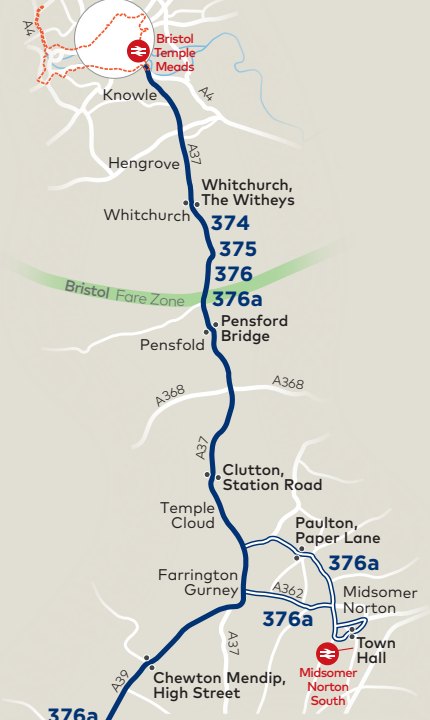

374/375
376/376a

Bridgwater / Taunton / Street - Bristol

via Glastonbury, Wells and Bristol Temple Meads Station ⇌

Valid from 7 April 2024

Sunday and Public Holidays (except Christmas Day, Boxing Day and New Year's Day)

Service Number	376
Street, Green Lane Avenue	0043
Street, Crispin Hall	0049
Glastonbury, Town Hall	0057
Wells Bus Station	0114

374 375 376 376a

Clean Air
for Bristol

Clean Air Zone
www.bristol.gov.uk/cleanairzone

Bristol City Centre

374 375 376 376a

Bristol City Centre

For daytime buses between Midsomer Norton, Paulton, Whitchurch and Bristol, see service 172

374 376 376a

Wells, Bus Station

Bridgwater

Taunton

- Bus routes 374 375 376 376a
- Occasional journeys
- Direction of travel
- Terminus point
- Timed stop
- Bus stop

Please note: due to the scale of this map, only the timing point bus stops (listed in the timetable) are shown.